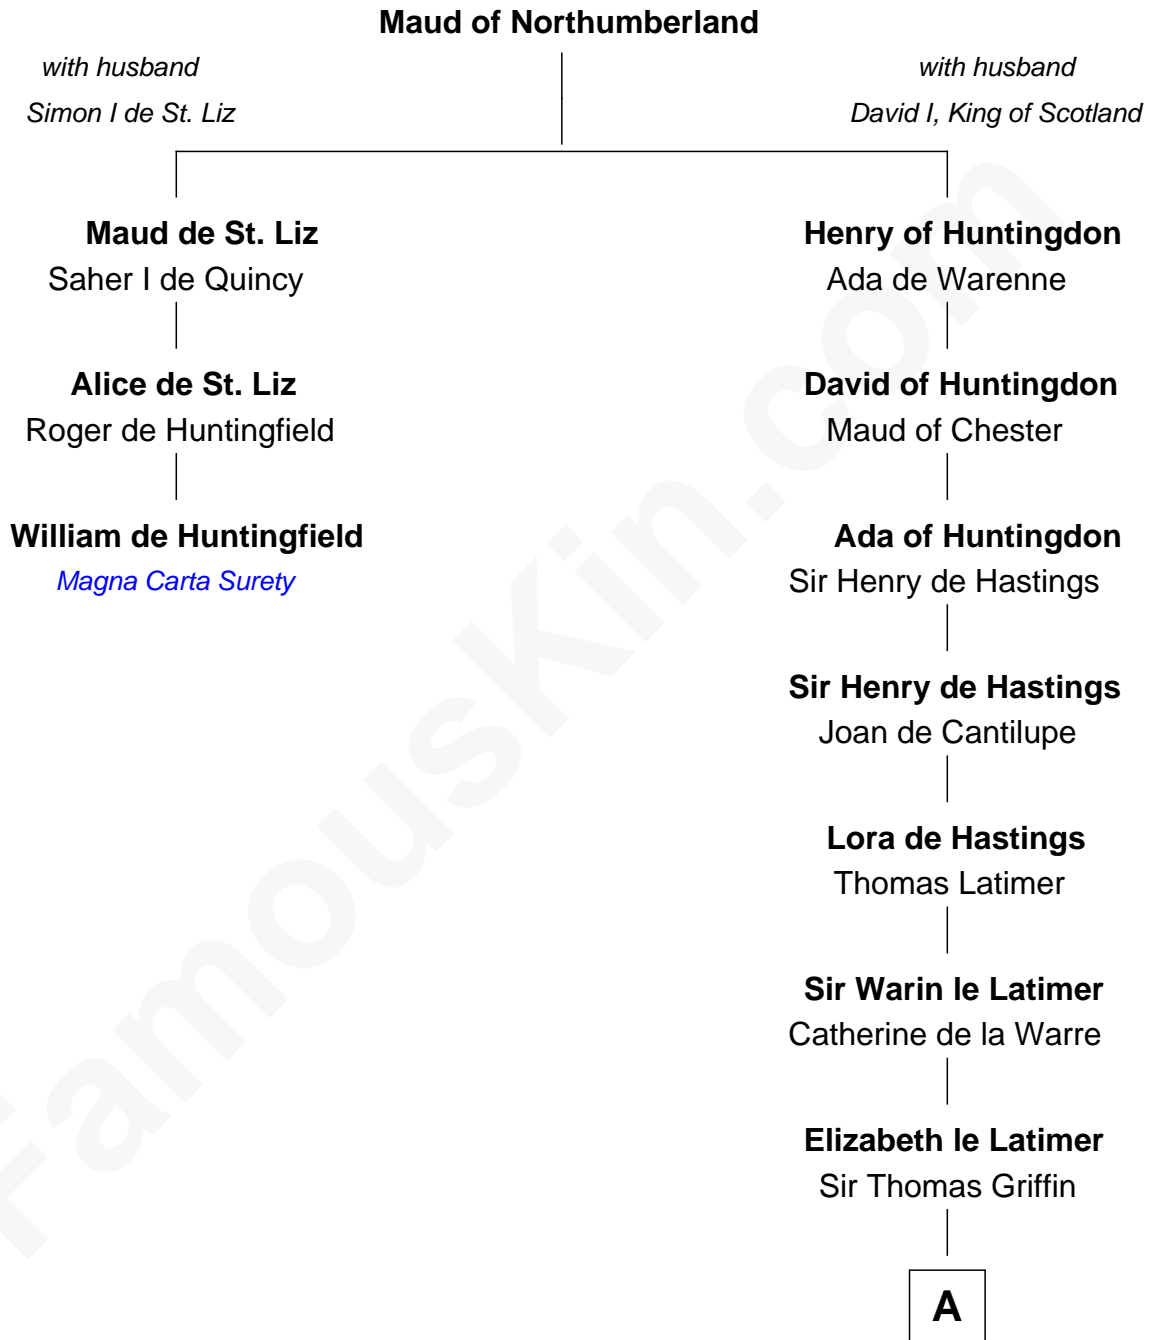

FamousKin.com Relationship Chart of

William de Huntingfield

Magna Carta Surety

2nd cousin 16 times removed of

James Bowdoin

2nd Governor of Massachusetts

A

Richard Griffin
Anna Chamberlain