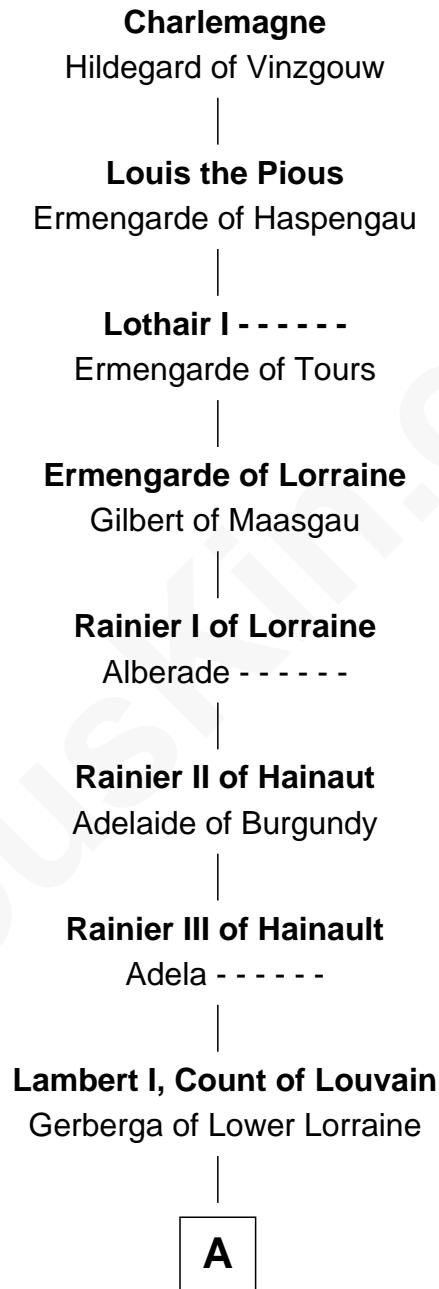

# FamousKin.com Relationship Chart of

**William de Huntingfield**

*Magna Carta Surety*

12th Great-grandson of

**Charlemagne**

*King of the Franks*

**A**

—  
**Mathilde of Louvain**

Eustace I of Boulogne

—  
**Lambert II of Lens**

Adelaide of Normandy

—  
**Judith of Lens**

Waltheof II of Northumbria

—  
**Maud of Northumberland**

Simon I de St. Liz

—  
**Maud de St. Liz**

Saher I de Quincy

—  
**Alice de St. Liz**

Roger de Huntingfield

—  
**William de Huntingfield**

*Magna Carta Surety*