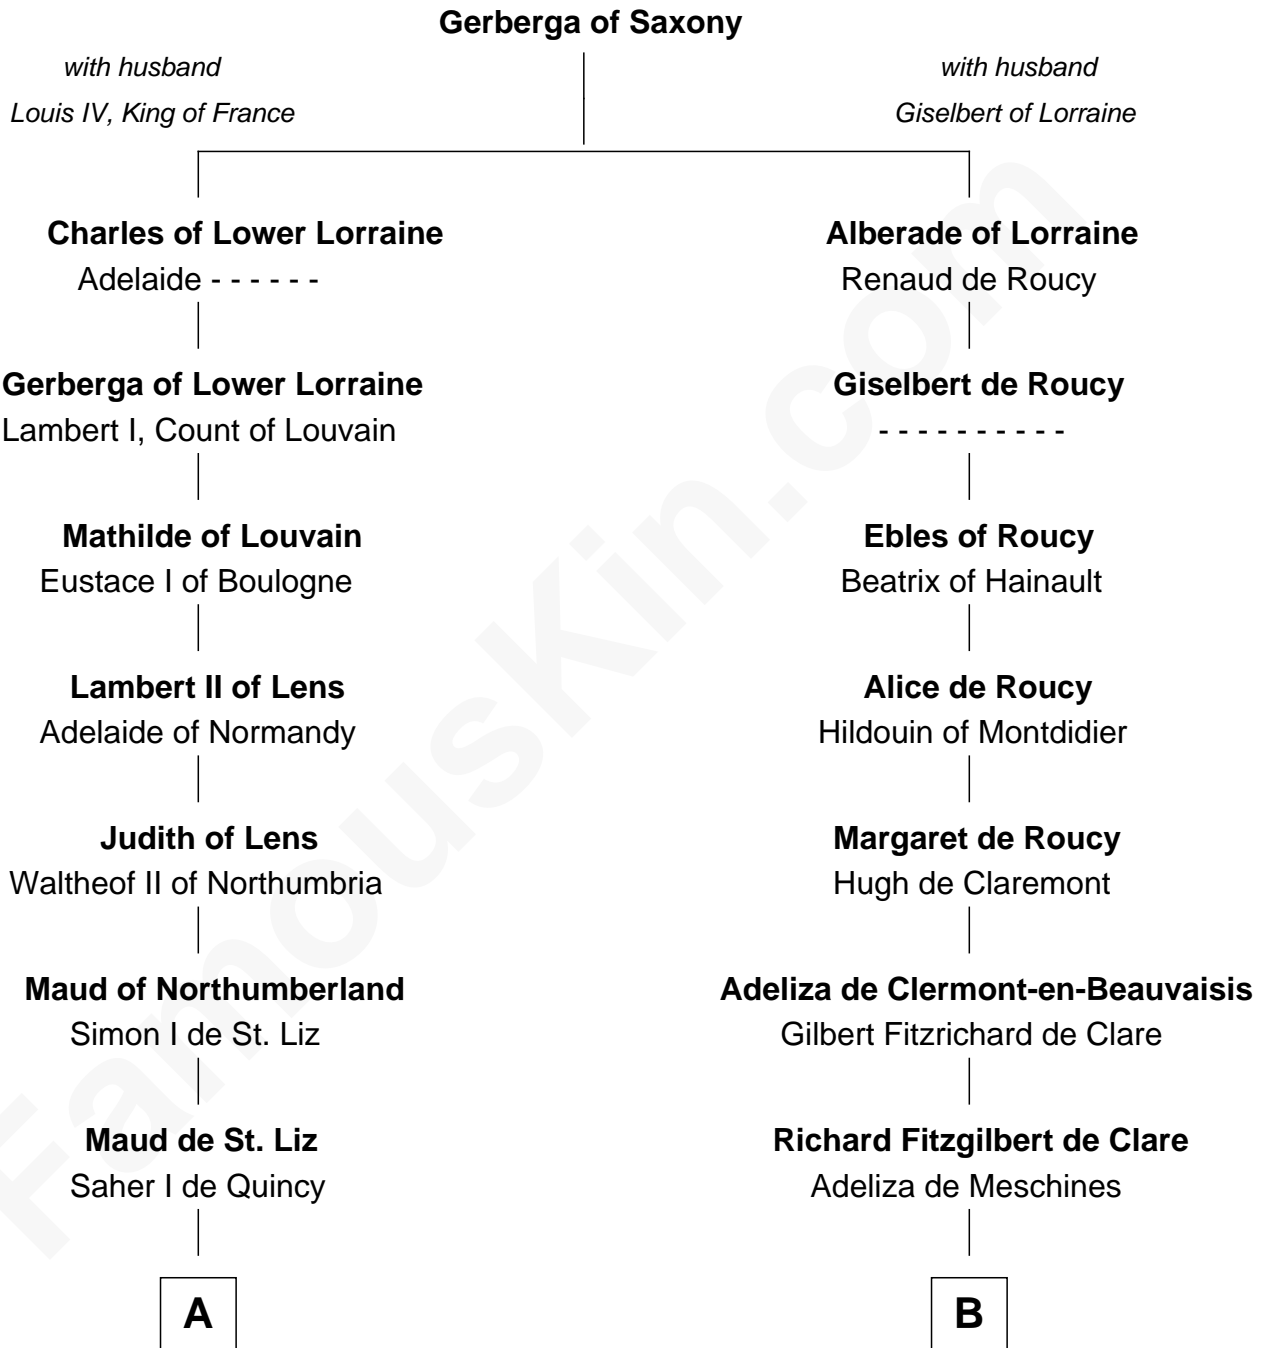

FamousKin.com Relationship Chart of

William de Huntingfield

Magna Carta Surety

8th cousin 1 time removed of

Gilbert de Clare

Magna Carta Surety

A

Alice de St. Liz
Roger de Huntingfield

William de Huntingfield
Magna Carta Surety

B

Roger de Clare
Maud de St. Hilary

Sir Richard de Clare
Amice of Gloucester

Gilbert de Clare
Magna Carta Surety

FamousKin.com