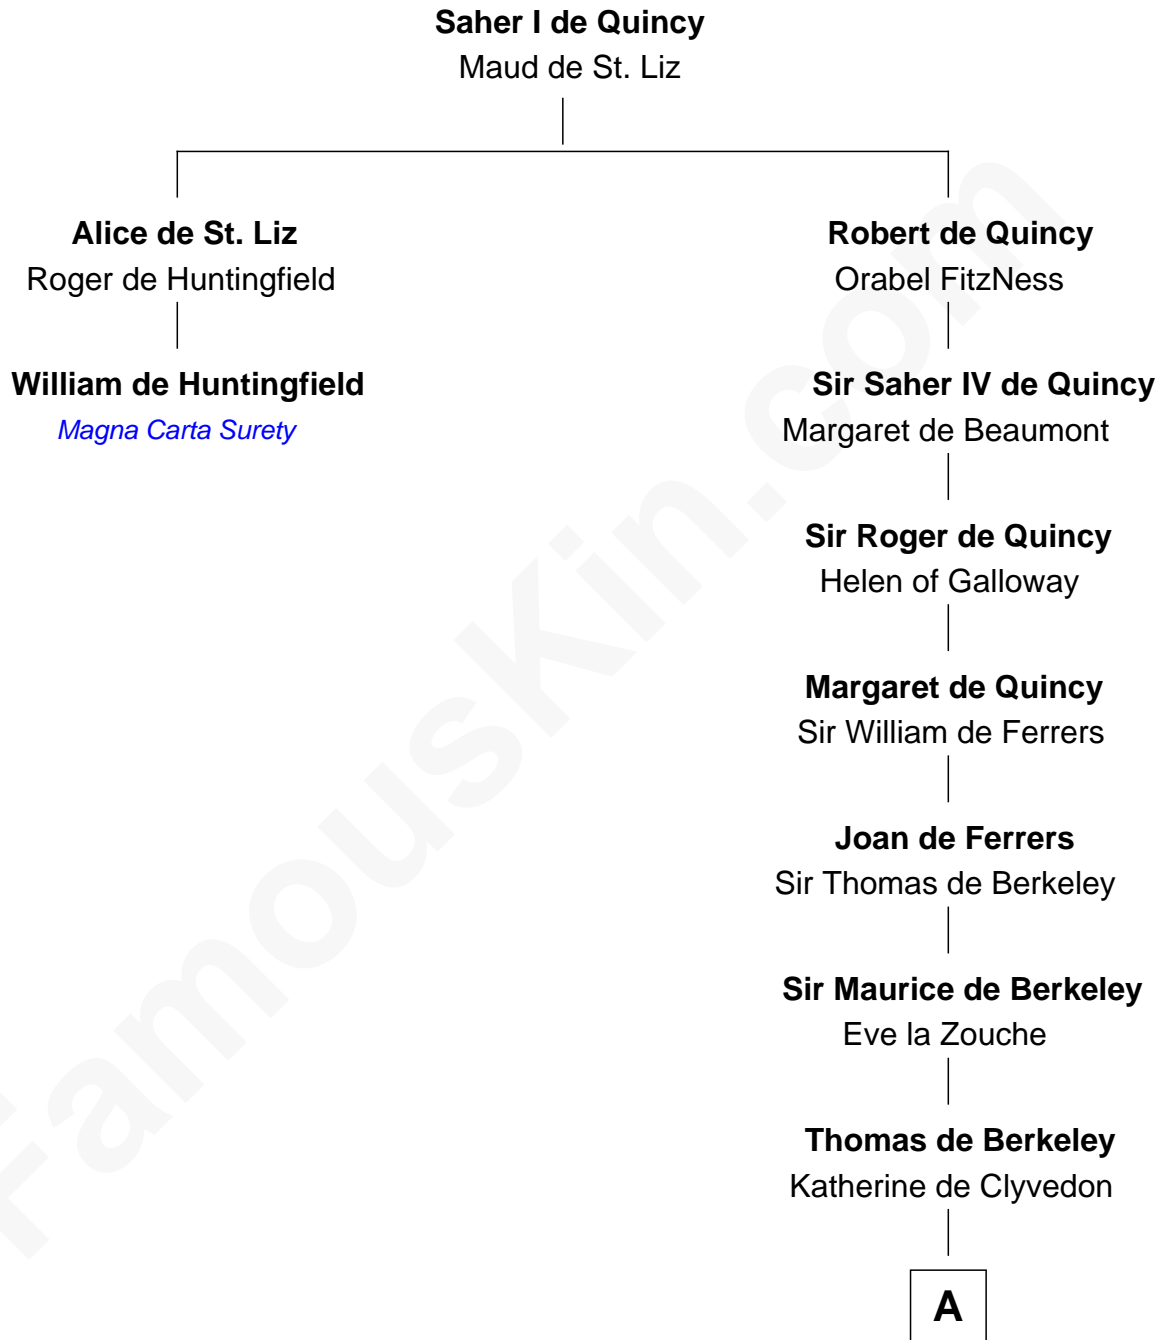

# FamousKin.com Relationship Chart of

**William de Huntingfield**

*Magna Carta Surety*

1st cousin 20 times removed of

**Marjorie Post**

*Founder of General Foods*

**A**

**Sir John Berkeley**  
Elizabeth Betteshorne

**Elizabeth Berkeley**  
Sir John Sutton

**Jane Sutton**  
Thomas Mainwaring

**Cecily Mainwaring**  
John Cotton

**Sir George Cotton**  
Mary Onley

**Richard Cotton**  
Mary Mainwaring

**Frances Cotton**  
George Abell