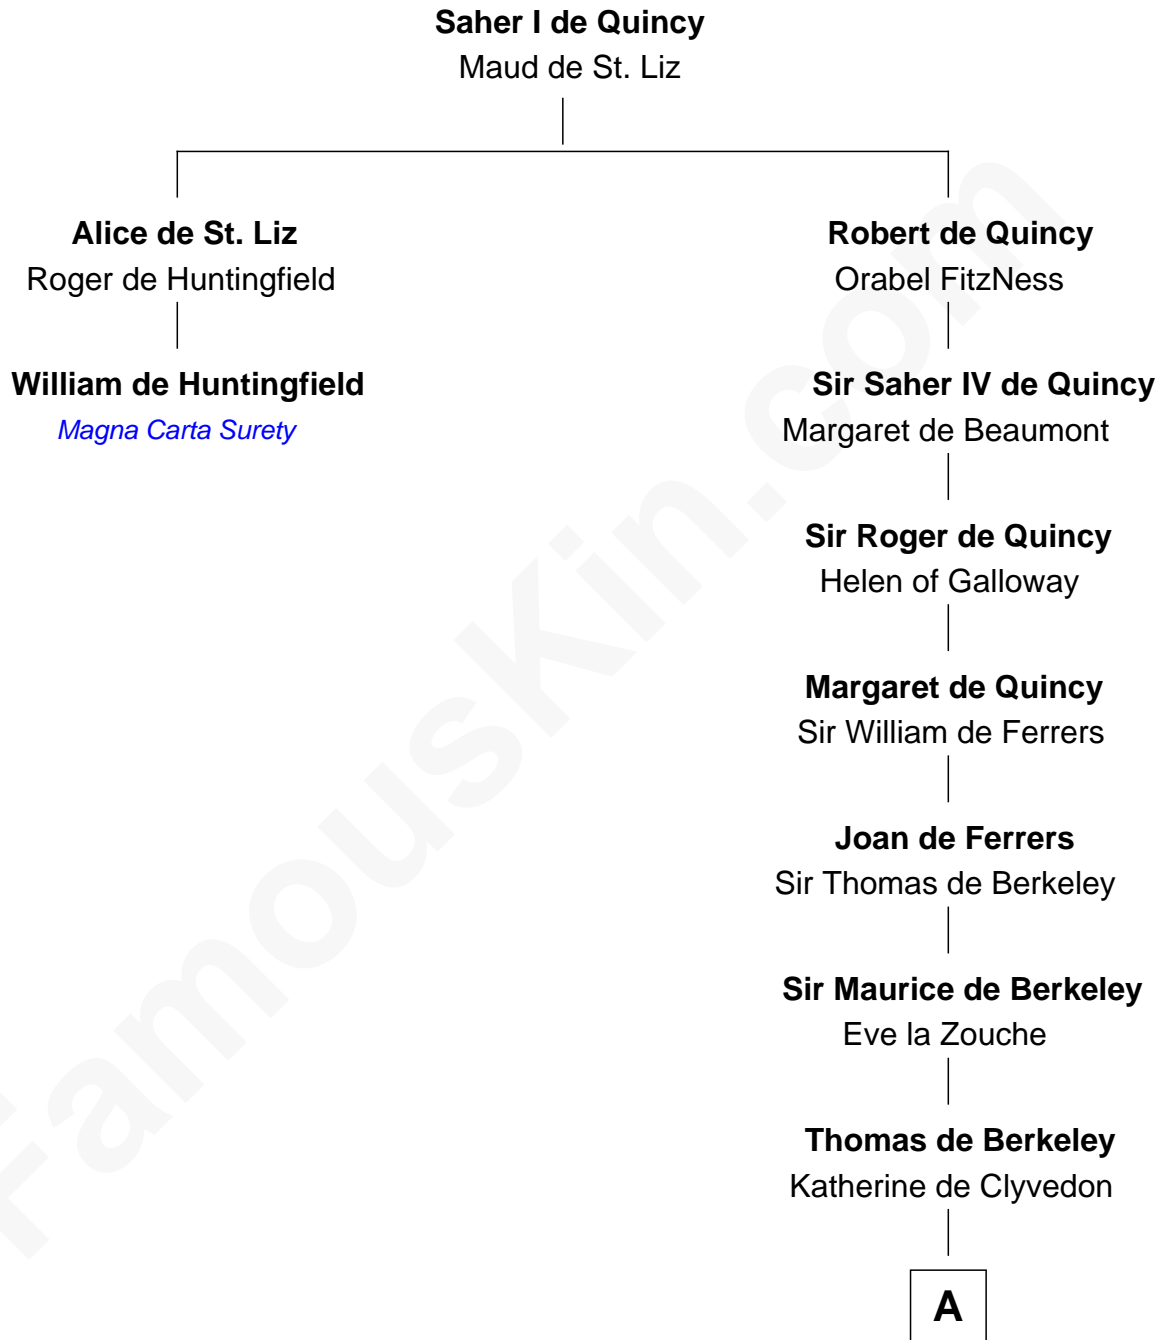

FamousKin.com Relationship Chart of

William de Huntingfield

Magna Carta Surety

1st cousin 19 times removed of

C. W. Post

Founder of Post Cereals

A

Sir John Berkeley
Elizabeth Betteshorne

Elizabeth Berkeley
Sir John Sutton

Jane Sutton
Thomas Mainwaring

Cecily Mainwaring
John Cotton

Sir George Cotton
Mary Onley

Richard Cotton
Mary Mainwaring

Frances Cotton
George Abell

Robert Abell
Joanna - - - - -

Joshua Abell
Bethiah Gager

Elizabeth Abell
John Lathrop

B

B

Azel Lathrop
Elizabeth Hyde

Erastus Lathrop
Sarah Bailey

Caroline Cushman Lathrop
Charles Rollin Post

C. W. Post
Founder of Post Cereals