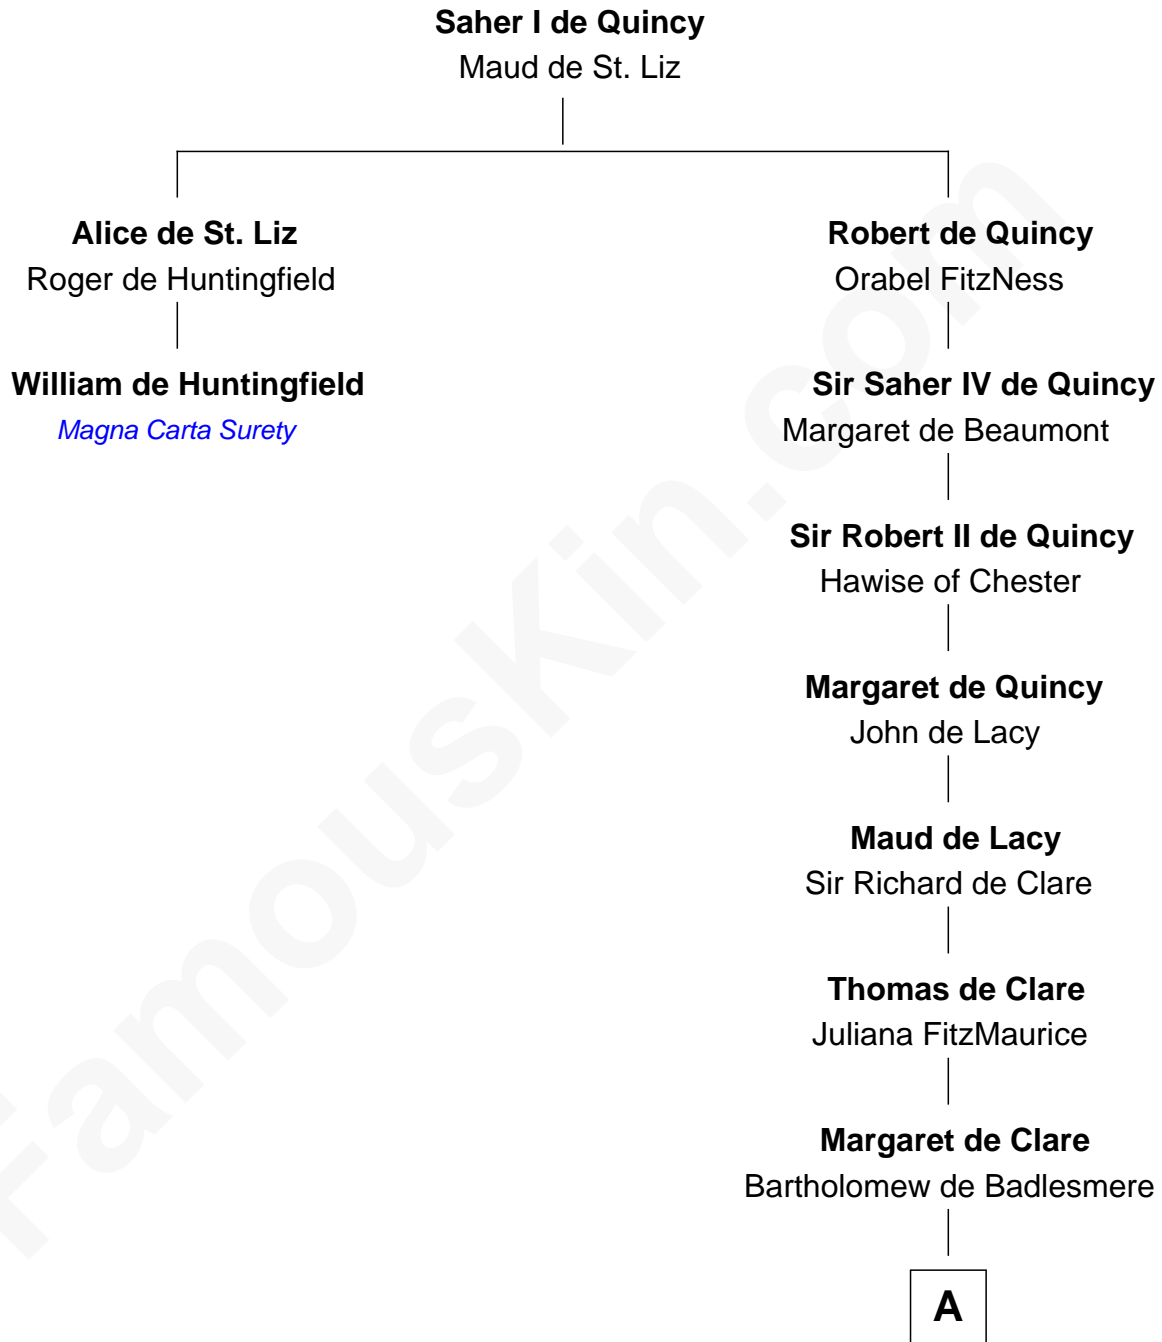

FamousKin.com

Relationship Chart of

William de Huntingfield

Magna Carta Surety

1st cousin 20 times removed of

Henry Lee III

9th Governor of Virginia

A

Elizabeth de Badlesmere

Sir William de Bohun

Elizabeth de Bohun

Sir Richard Fitzalan

Elizabeth Fitzalan

Sir Robert Goushill

Joan Goushill

Sir Thomas Stanley