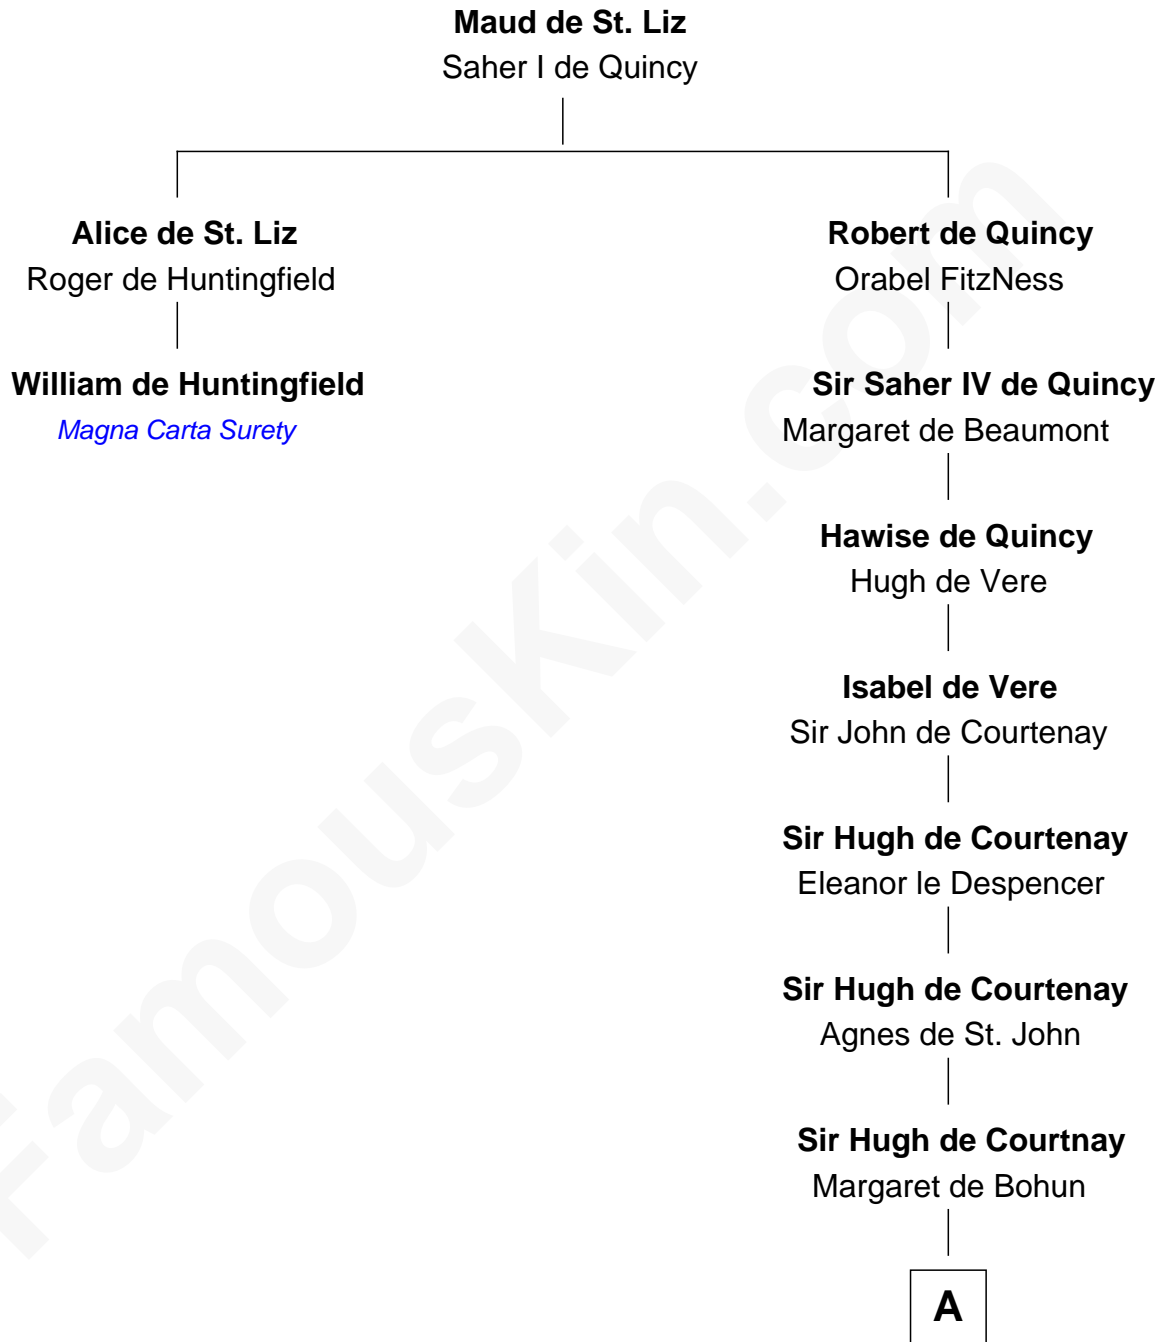

FamousKin.com Relationship Chart of

William de Huntingfield

Magna Carta Surety

1st cousin 20 times removed of

General Robert E. Lee

Confederate Army - U.S. Civil War

A

Elizabeth de Courtnay