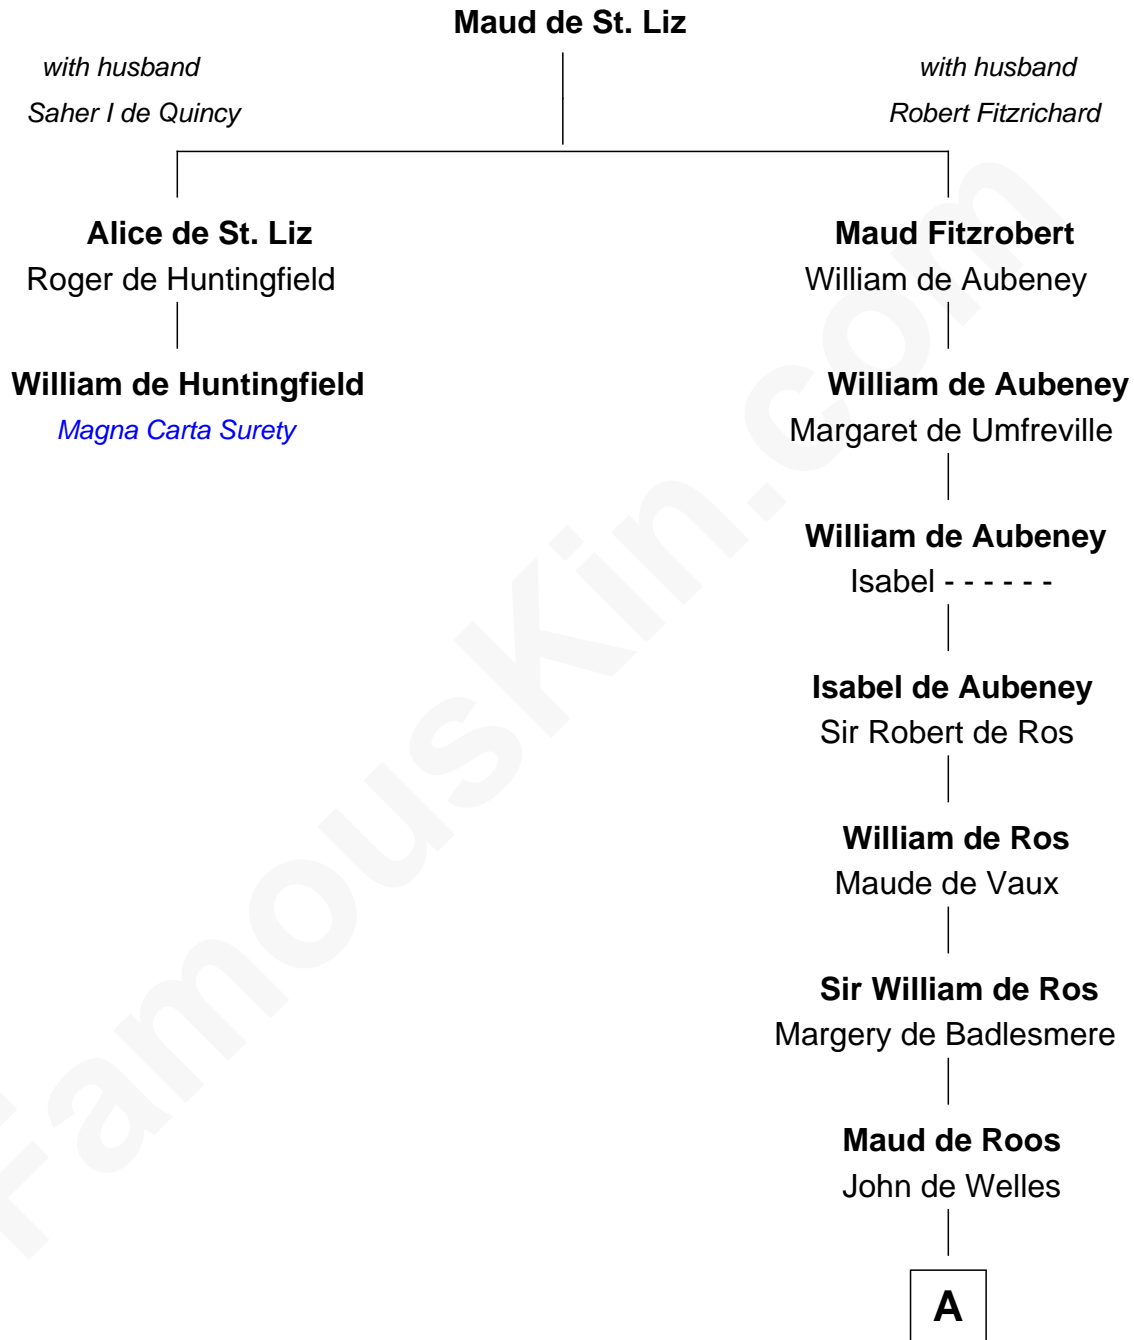

# FamousKin.com Relationship Chart of

**William de Huntingfield**

*Magna Carta Surety*

1st cousin 19 times removed of

**William Henry Harrison**

*9th U.S. President*

**A**

**Margery de Welles**

Stephen le Scrope

**John le Scrope**

Elizabeth Chaworth

**Elizabeth le Scrope**

Sir Henry le Scrope

**Margaret Scrope**

John Bernard

**John Bernard**