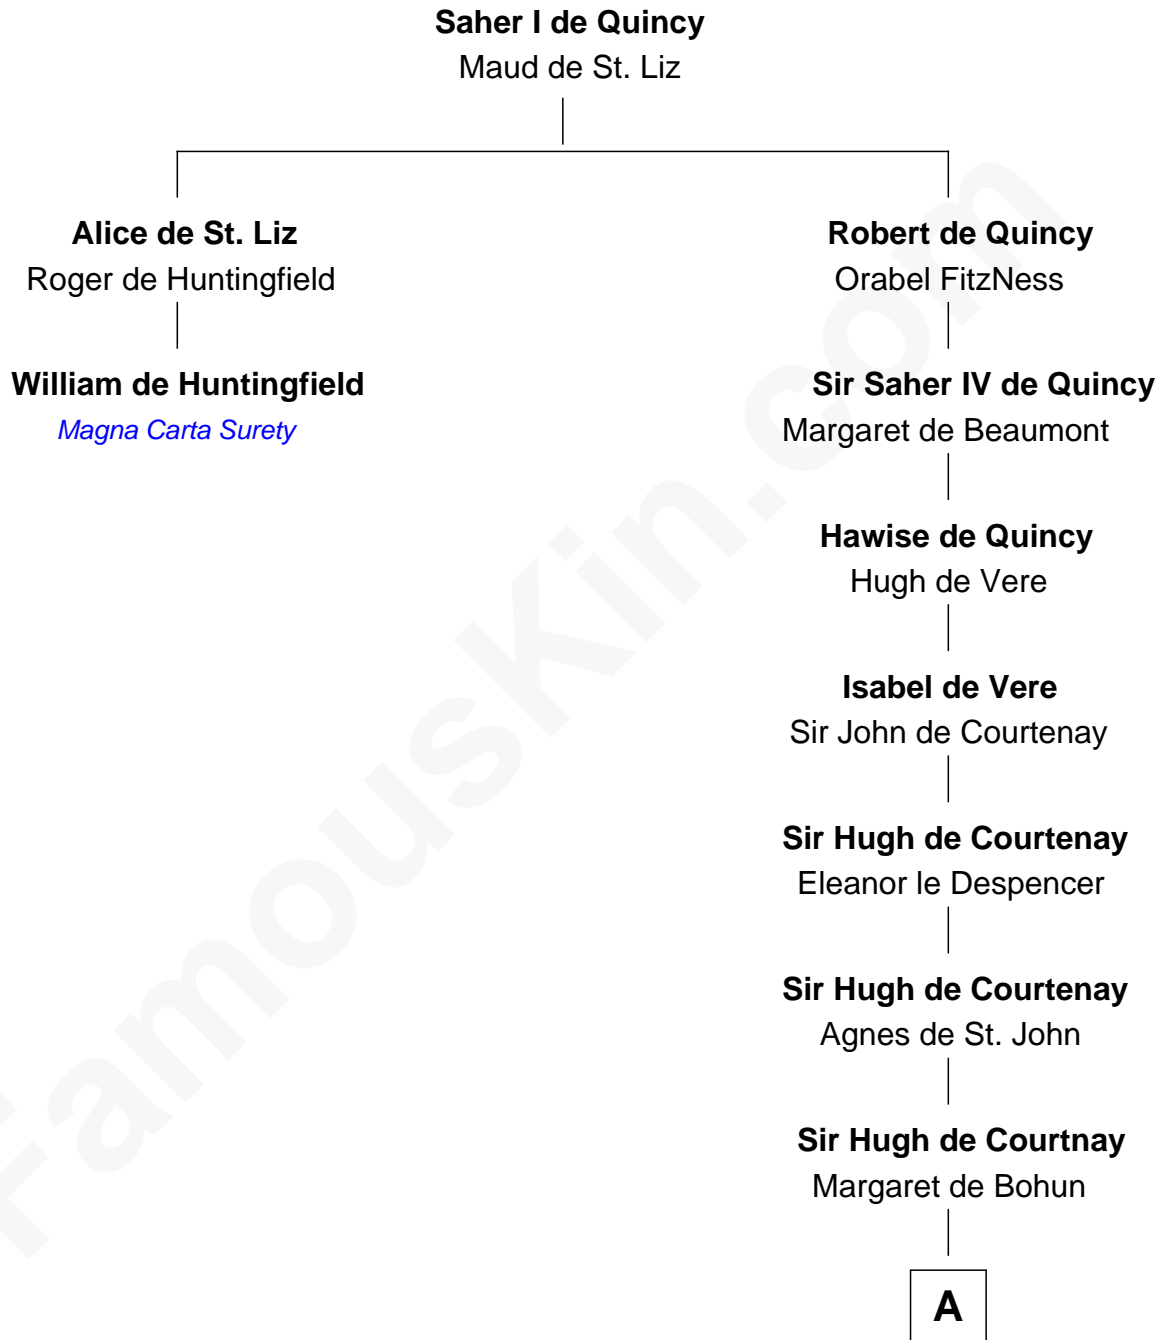

FamousKin.com Relationship Chart of

William de Huntingfield

Magna Carta Surety

1st cousin 19 times removed of

William Henry Harrison

9th U.S. President

A

Elizabeth de Courtnay

Sir Andrew Luttrell

Sir Hugh Luttrell

Catherine de Beaumont

Elizabeth Luttrell

John Stratton

Elizabeth Stratton

John Andrews

Elizabeth Andrews

Sir Thomas de Windsor

Sir Andrews de Windsor

Elizabeth Blount

Edith Windsor

George Ludlow

Thomas Ludlow

Jane Pyle

Gabriel Ludlow