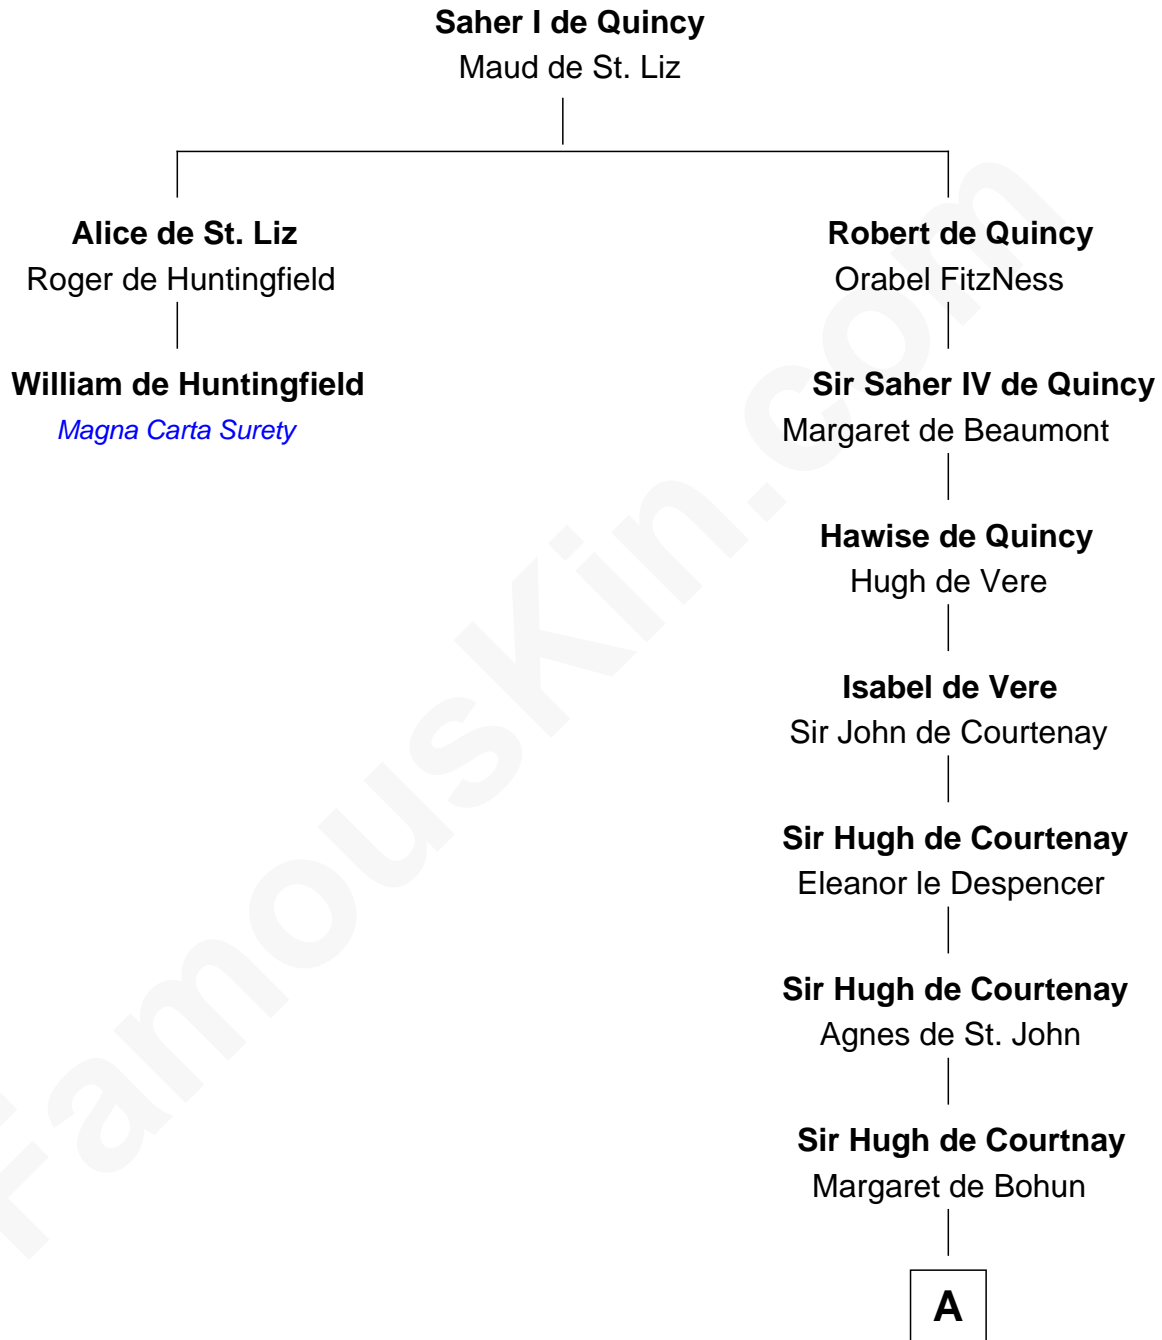

FamousKin.com Relationship Chart of

William de Huntingfield

Magna Carta Surety

1st cousin 14 times removed of

Percival Lowell

(c1570 - c1666) Great Migration Immigrant 1639

A

Elizabeth de Courtnay

Margaret Hill

Eleanor Luttrell

Roger Yorke

Elizabeth Yorke

Edmund Percival

Christian Percival

Richard Lowle

Percival Lowell

Great Migration Immigrant 1639