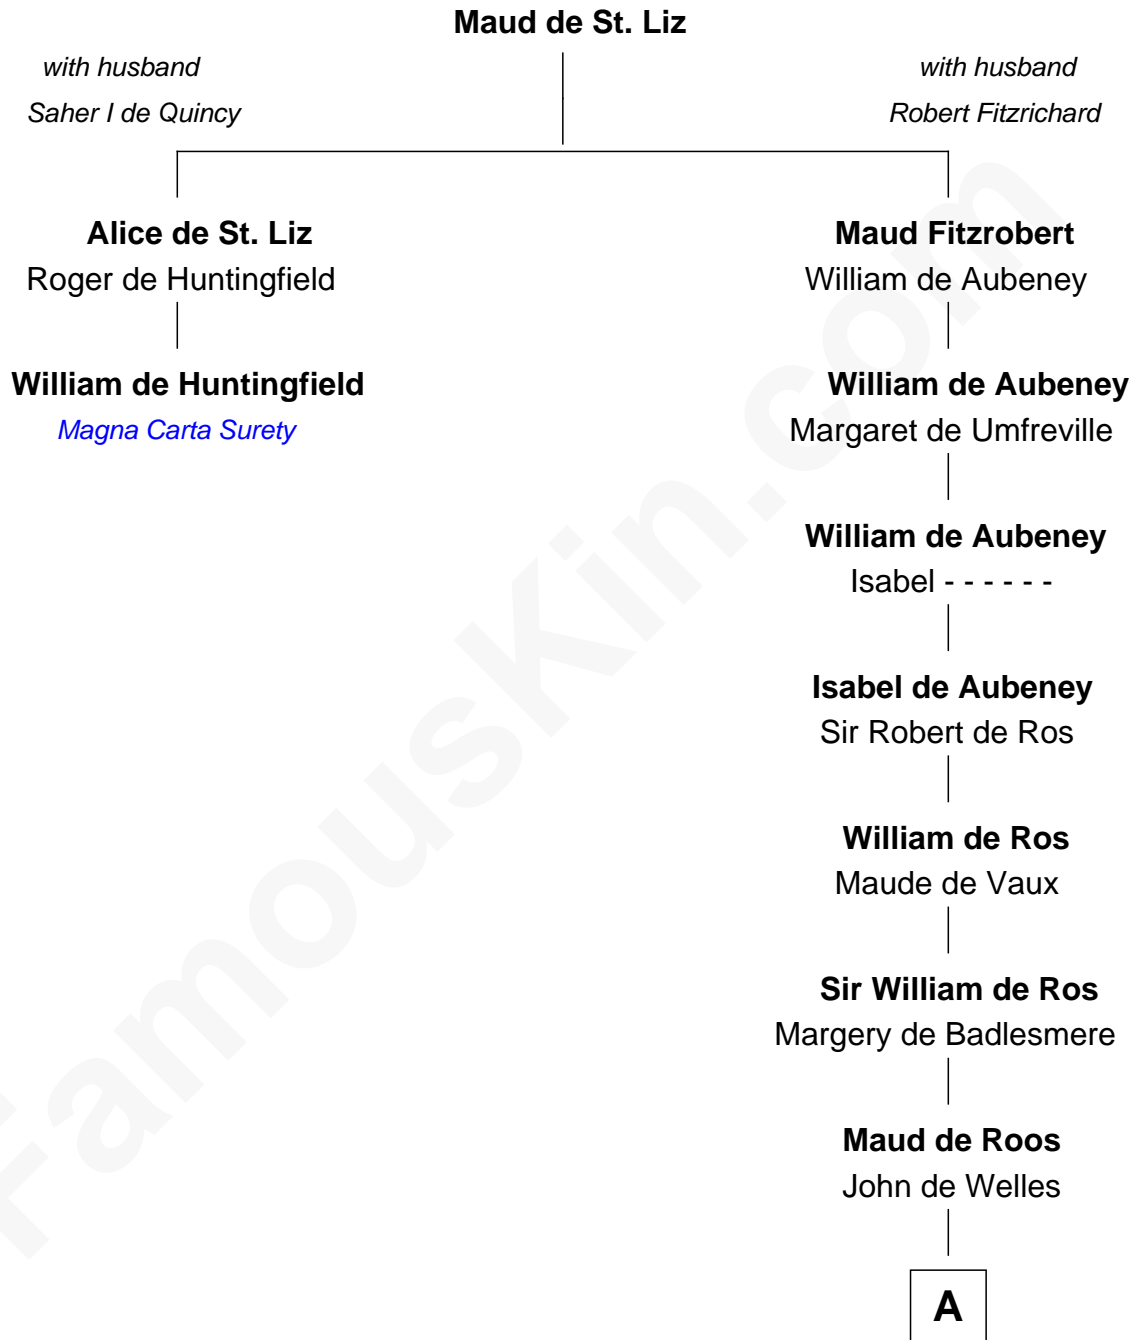

FamousKin.com

Relationship Chart of

William de Huntingfield

Magna Carta Surety

1st cousin 18 times removed of

Benjamin Harrison V

Signer of the Declaration of Independence