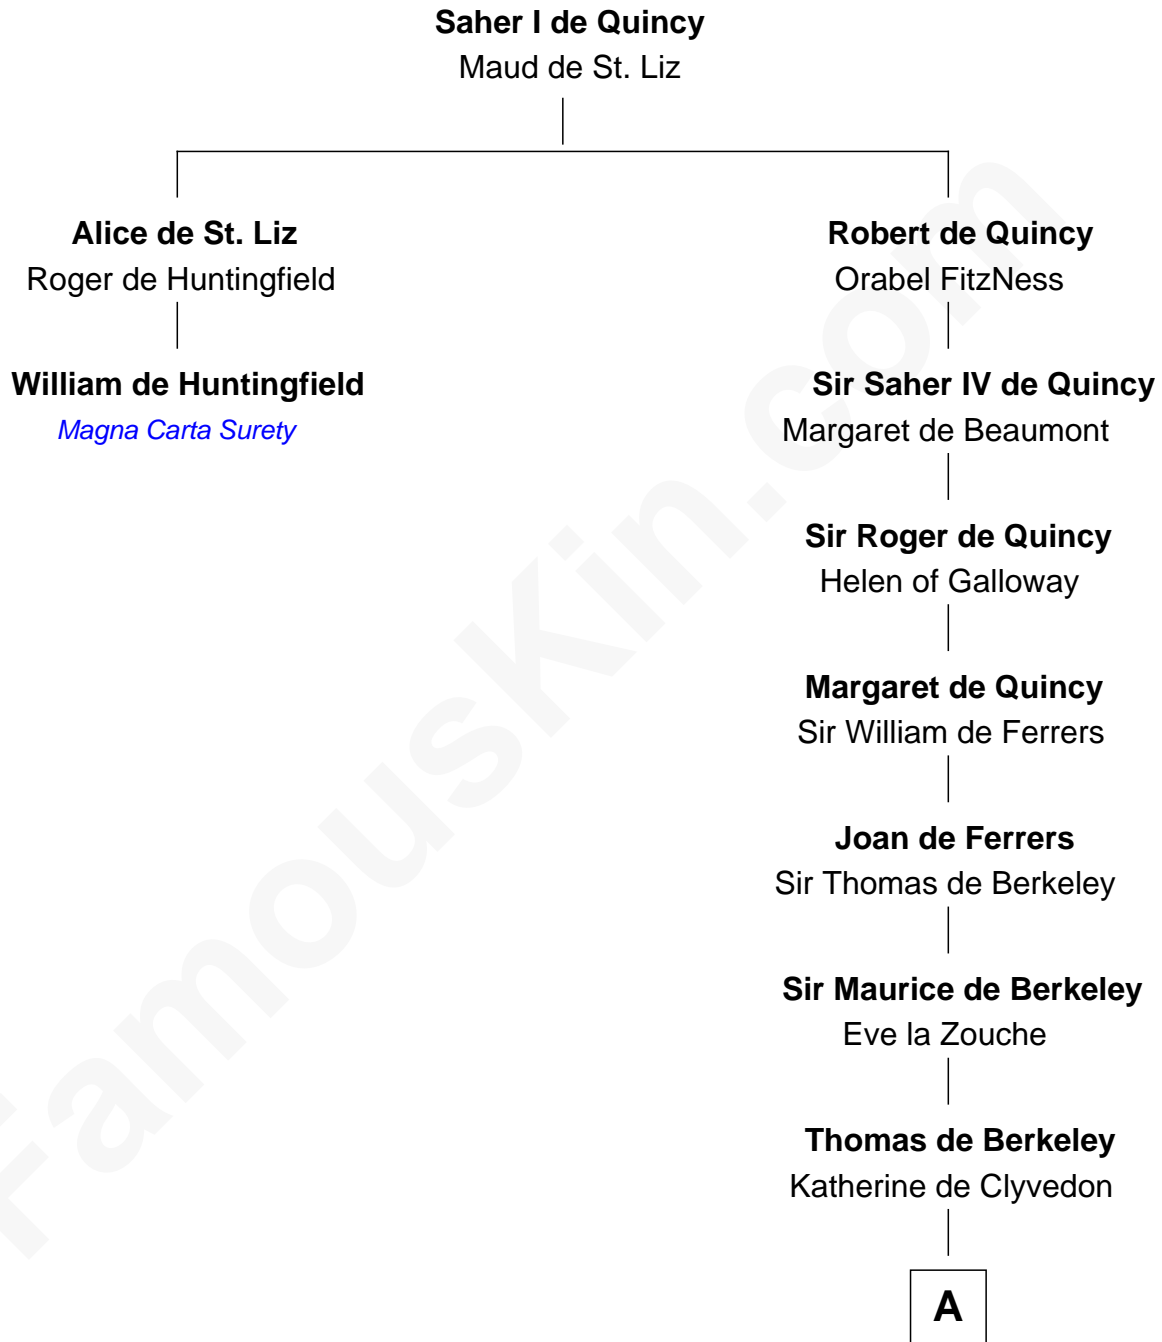

FamousKin.com

Relationship Chart of

William de Huntingfield

Magna Carta Surety

1st cousin 18 times removed of

DeWitt Clinton

6th Governor of New York

A

Sir John Berkeley
Elizabeth Betteshorne

Elizabeth Berkeley
Sir John Sutton

Sir John Sutton Dudley
Elizabeth Bramshot

Edmund Dudley
Elizabeth Grey

Elizabeth Dudley
William Stourton

Ursula Stourton
Sir Edward Clinton

DeWitt Clinton
6th Governor of New York

FamousKin.com