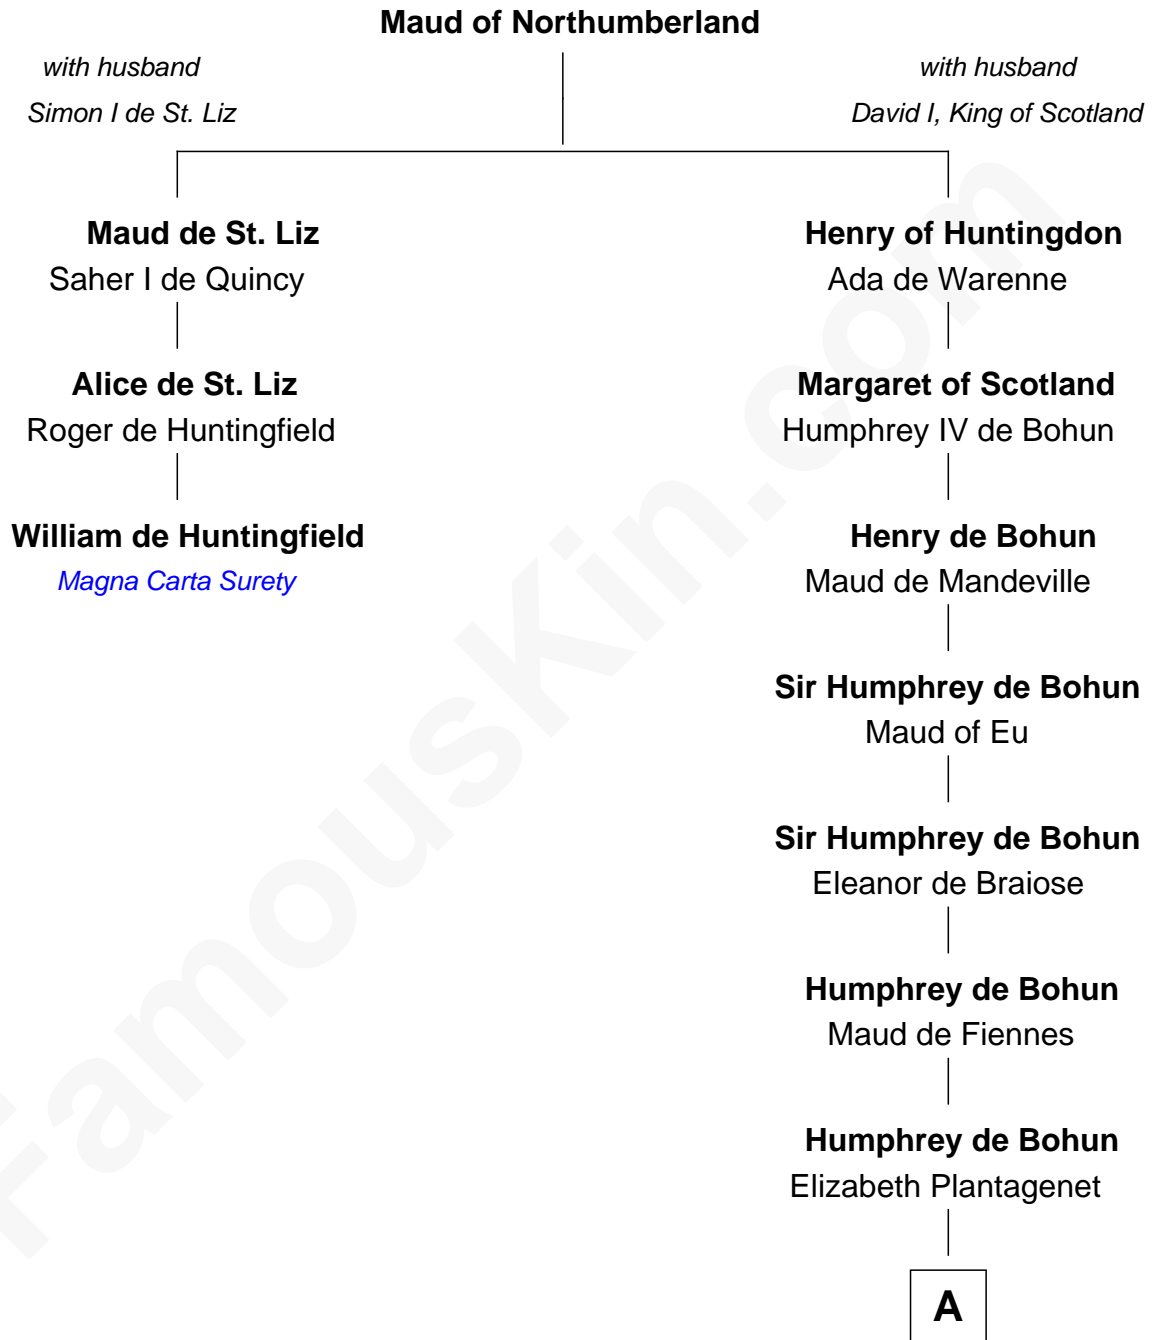

FamousKin.com Relationship Chart of

William de Huntingfield

Magna Carta Surety

2nd cousin 18 times removed of

Jonathan Swift

Author of Gulliver's Travels

A

Eleanor de Bohun
Sir James le Boteler

Pernel le Boteler
Sir Gilbert Talbot

Sir Richard Talbot
Ankaret le Strange

Mary Talbot
Sir Thomas Greene

Sir Thomas Greene
Phillippa Ferrers

Elizabeth Greene
William Raleigh

Sir Edward Raleigh
Margaret Verney