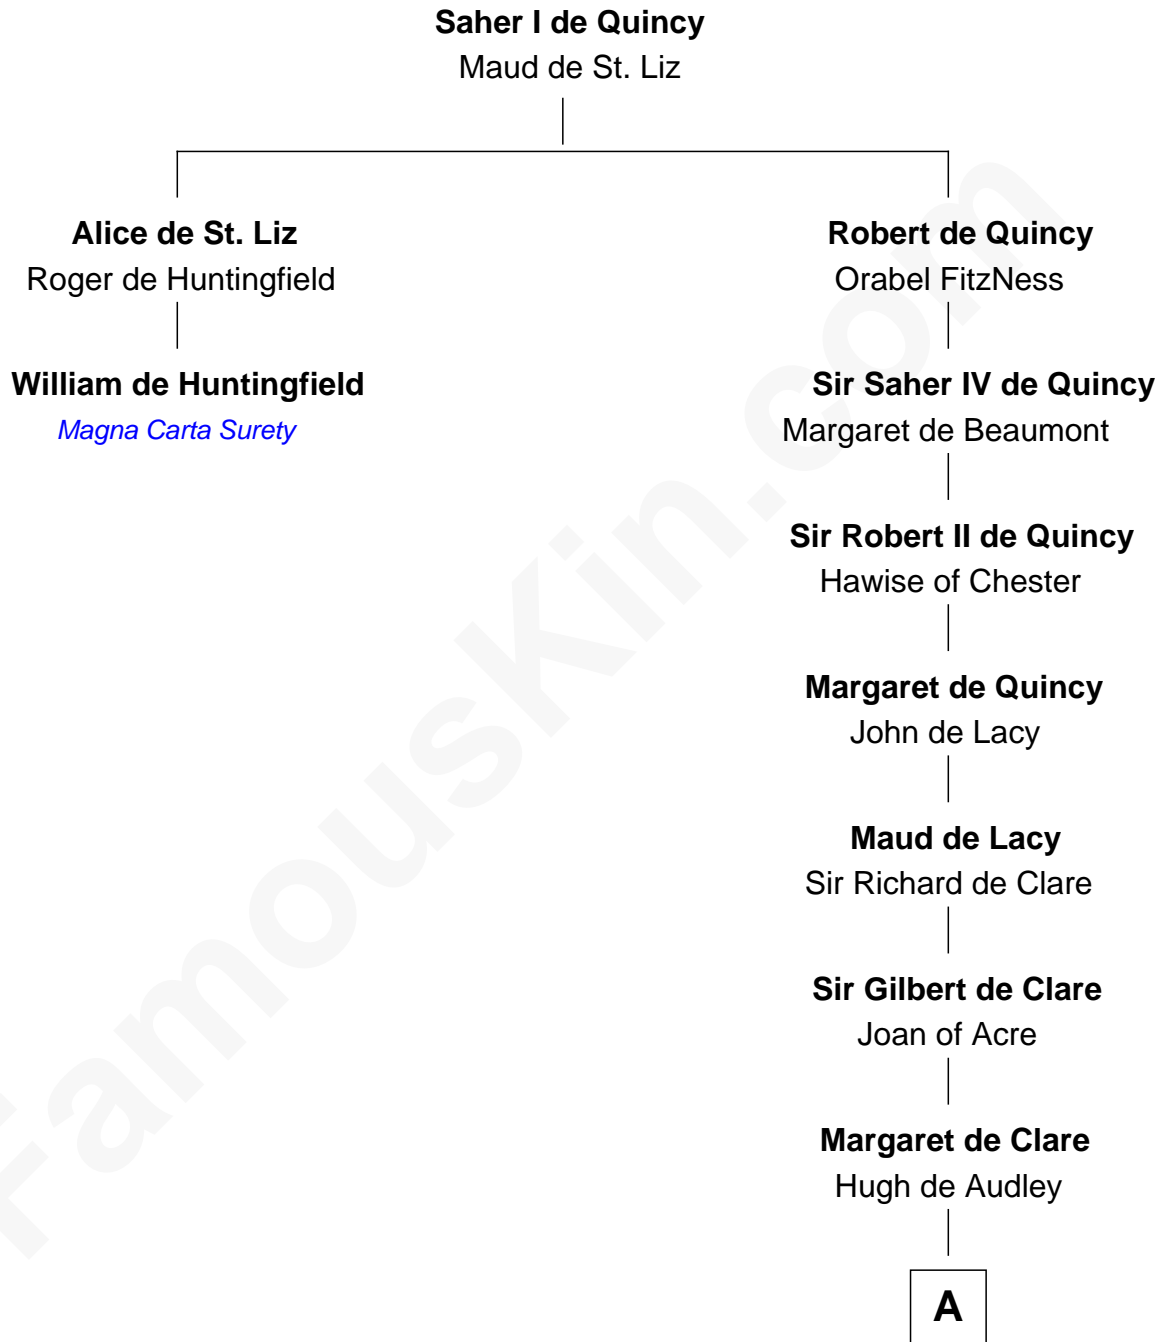

FamousKin.com Relationship Chart of

William de Huntingfield

Magna Carta Surety

1st cousin 18 times removed of

Jonathan Swift

Author of Gulliver's Travels

A

Margaret de Audley

Ralph de Stafford

Elizabeth de Stafford

John de Ferrers

Robert de Ferrers

Margaret Despencer

Phillippa Ferrers

Sir Thomas Greene

Elizabeth Greene