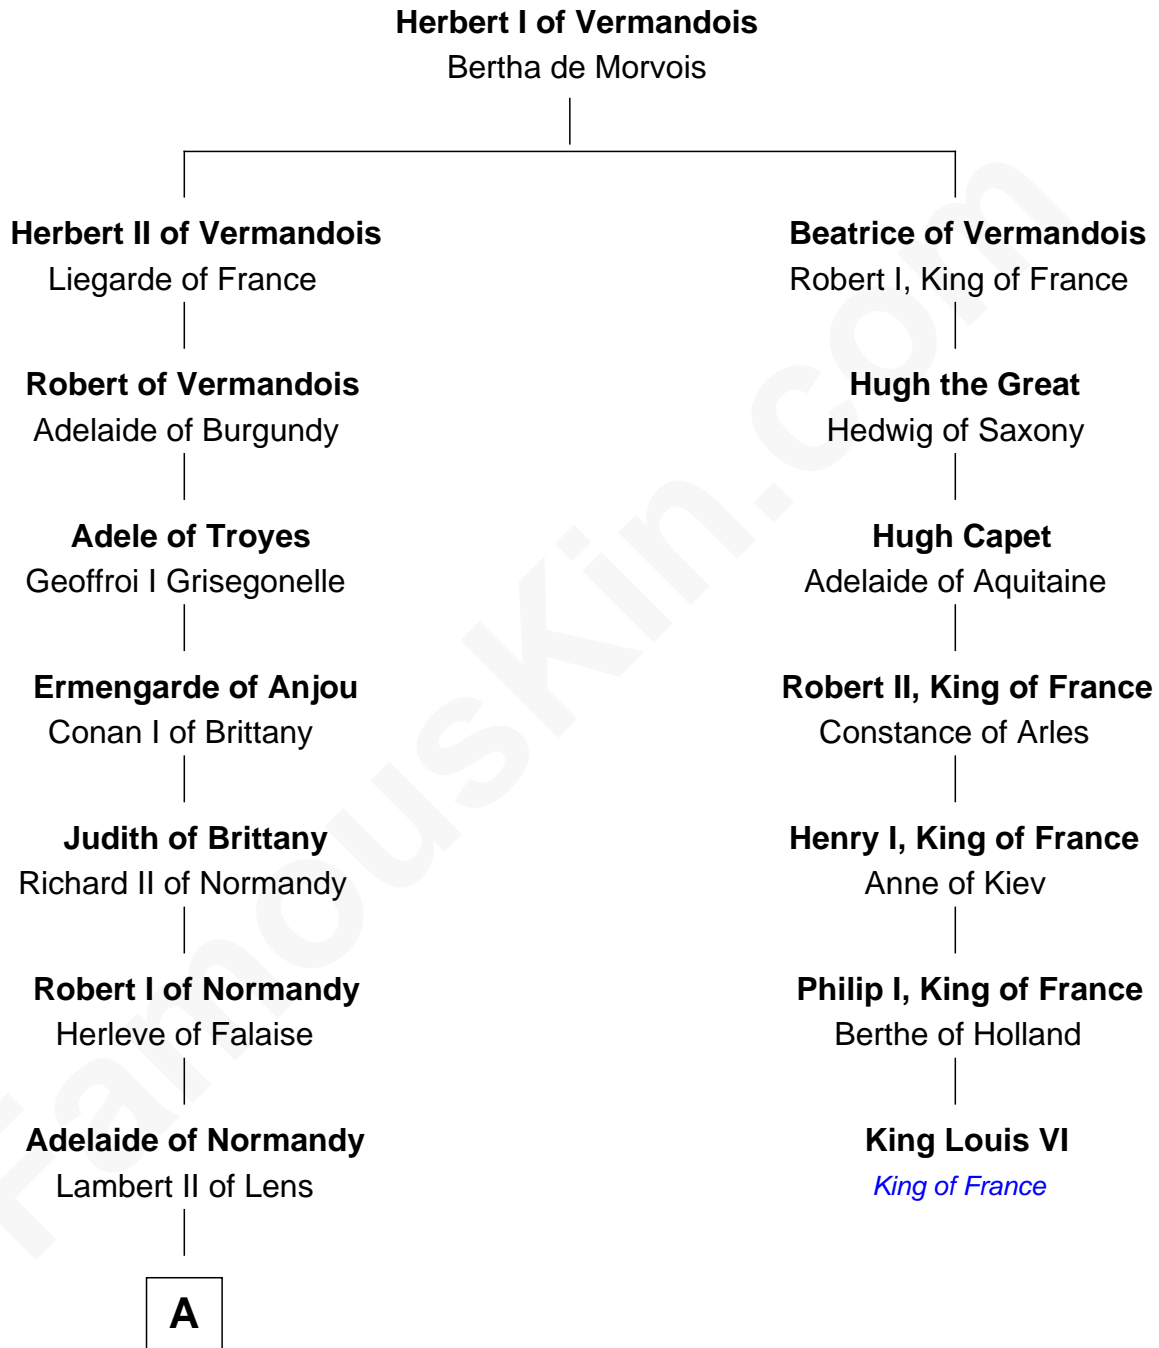

FamousKin.com Relationship Chart of

William de Huntingfield

Magna Carta Surety

6th cousin 5 times removed of

King Louis VI

King of France

A

—
Judith of Lens
Waltheof II of Northumbria

—
Maud of Northumberland
Simon I de St. Liz

—
Maud de St. Liz
Saher I de Quincy

—
Alice de St. Liz
Roger de Huntingfield

—
William de Huntingfield
Magna Carta Surety