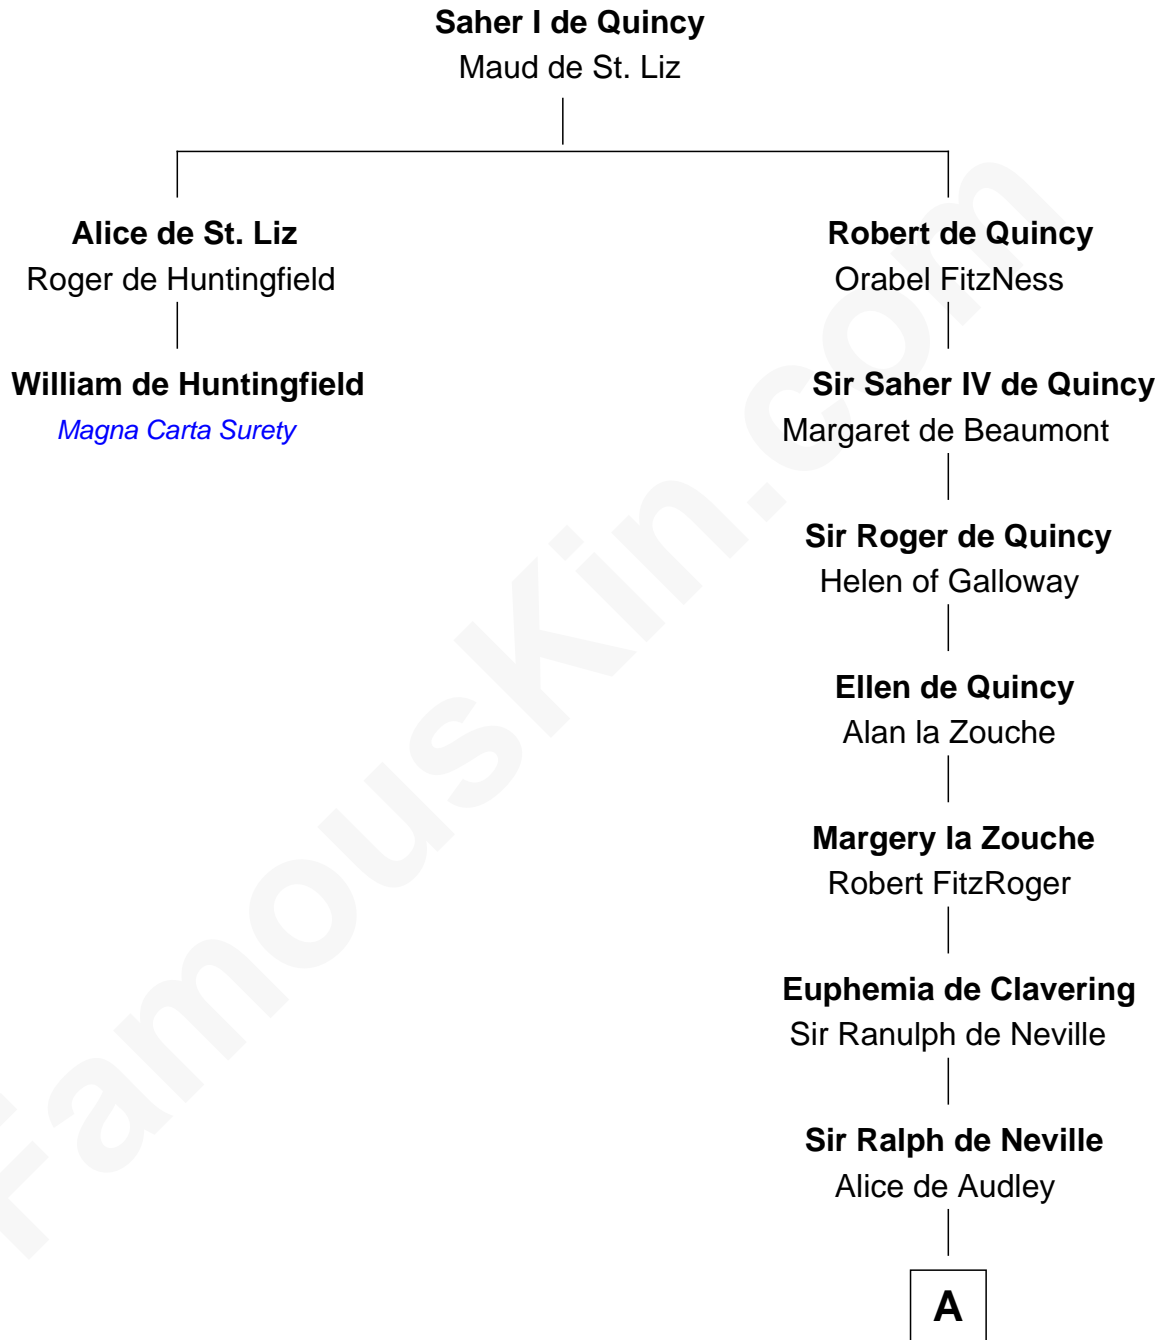

FamousKin.com Relationship Chart of

William de Huntingfield

Magna Carta Surety

1st cousin 19 times removed of

Thomas Jefferson

3rd U.S. President and Signer of the Declaration of Independence

A

Sir John de Neville

Maude de Percy

Sir Ralph Neville

Joan Beaufort

Sir Edward Neville

Katherine Howard

Catherine Neville

Robert Tanfield

William Tanfield