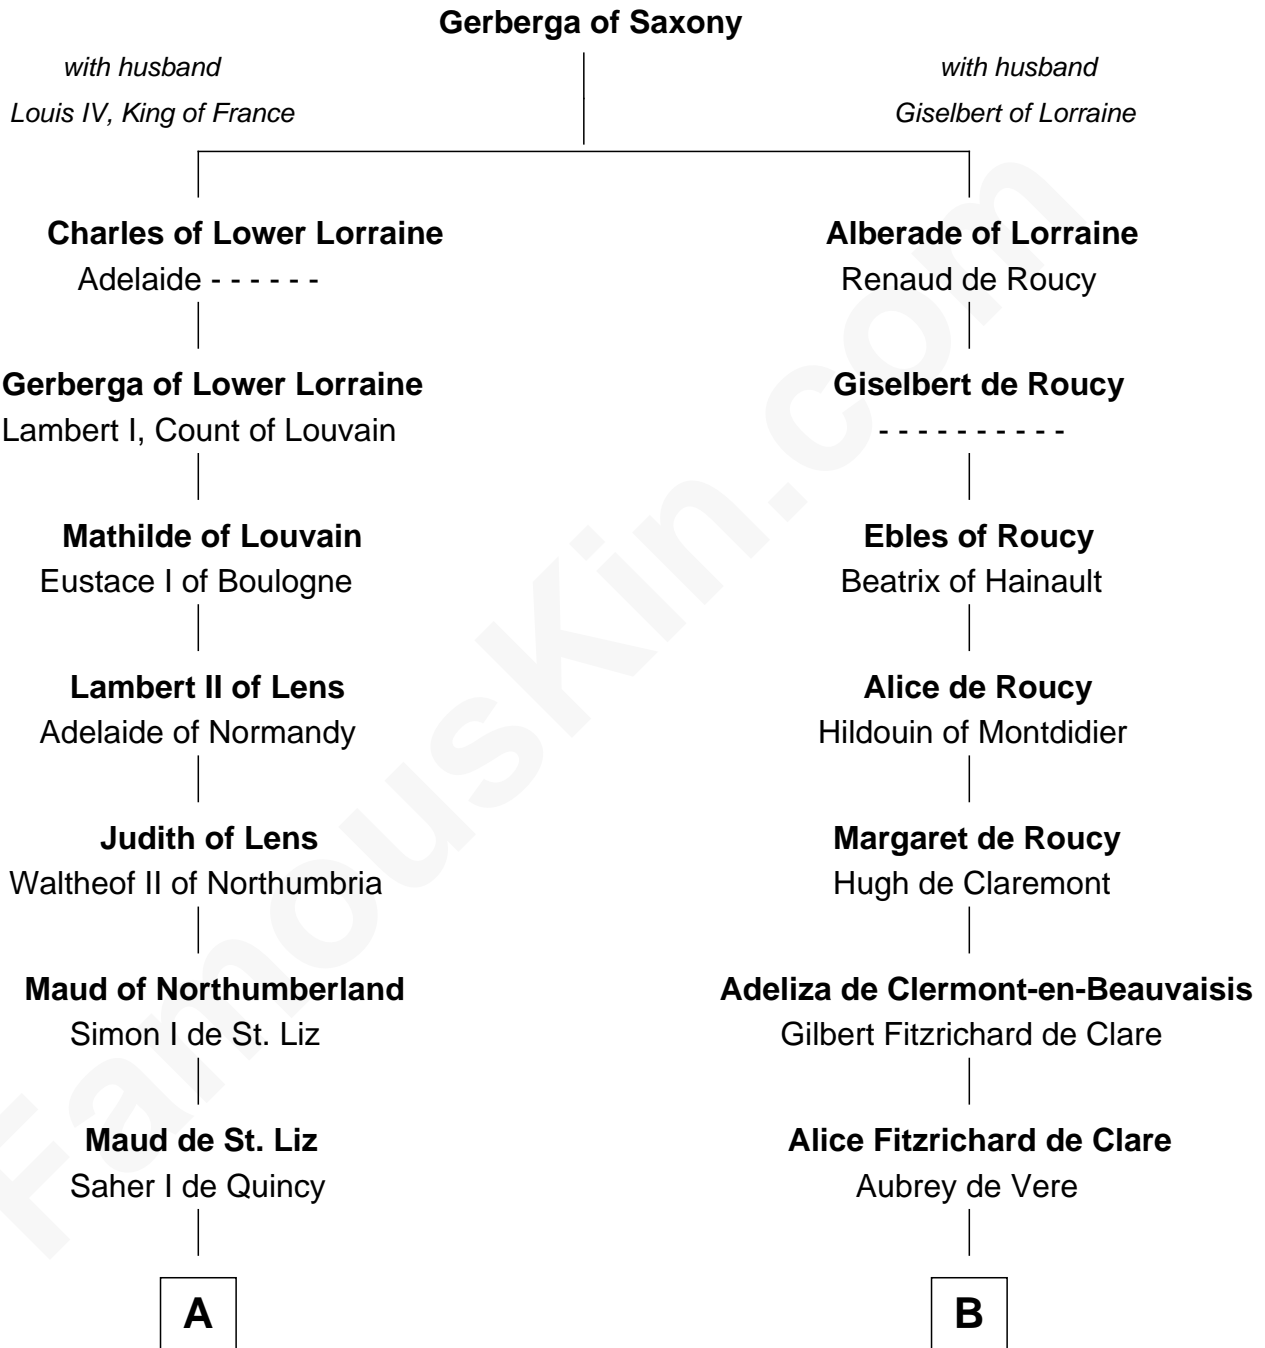

FamousKin.com

Relationship Chart of

William de Huntingfield

Magna Carta Surety

8th cousin 1 time removed of

John Fitz Robert

Magna Carta Surety

A

Alice de St. Liz
Roger de Huntingfield

William de Huntingfield
Magna Carta Surety

B

Alice de Vere
Sir Roger FitzRichard

Robert FitzRoger
Margaret de Chesney

John Fitz Robert
Magna Carta Surety

FamousKin.com