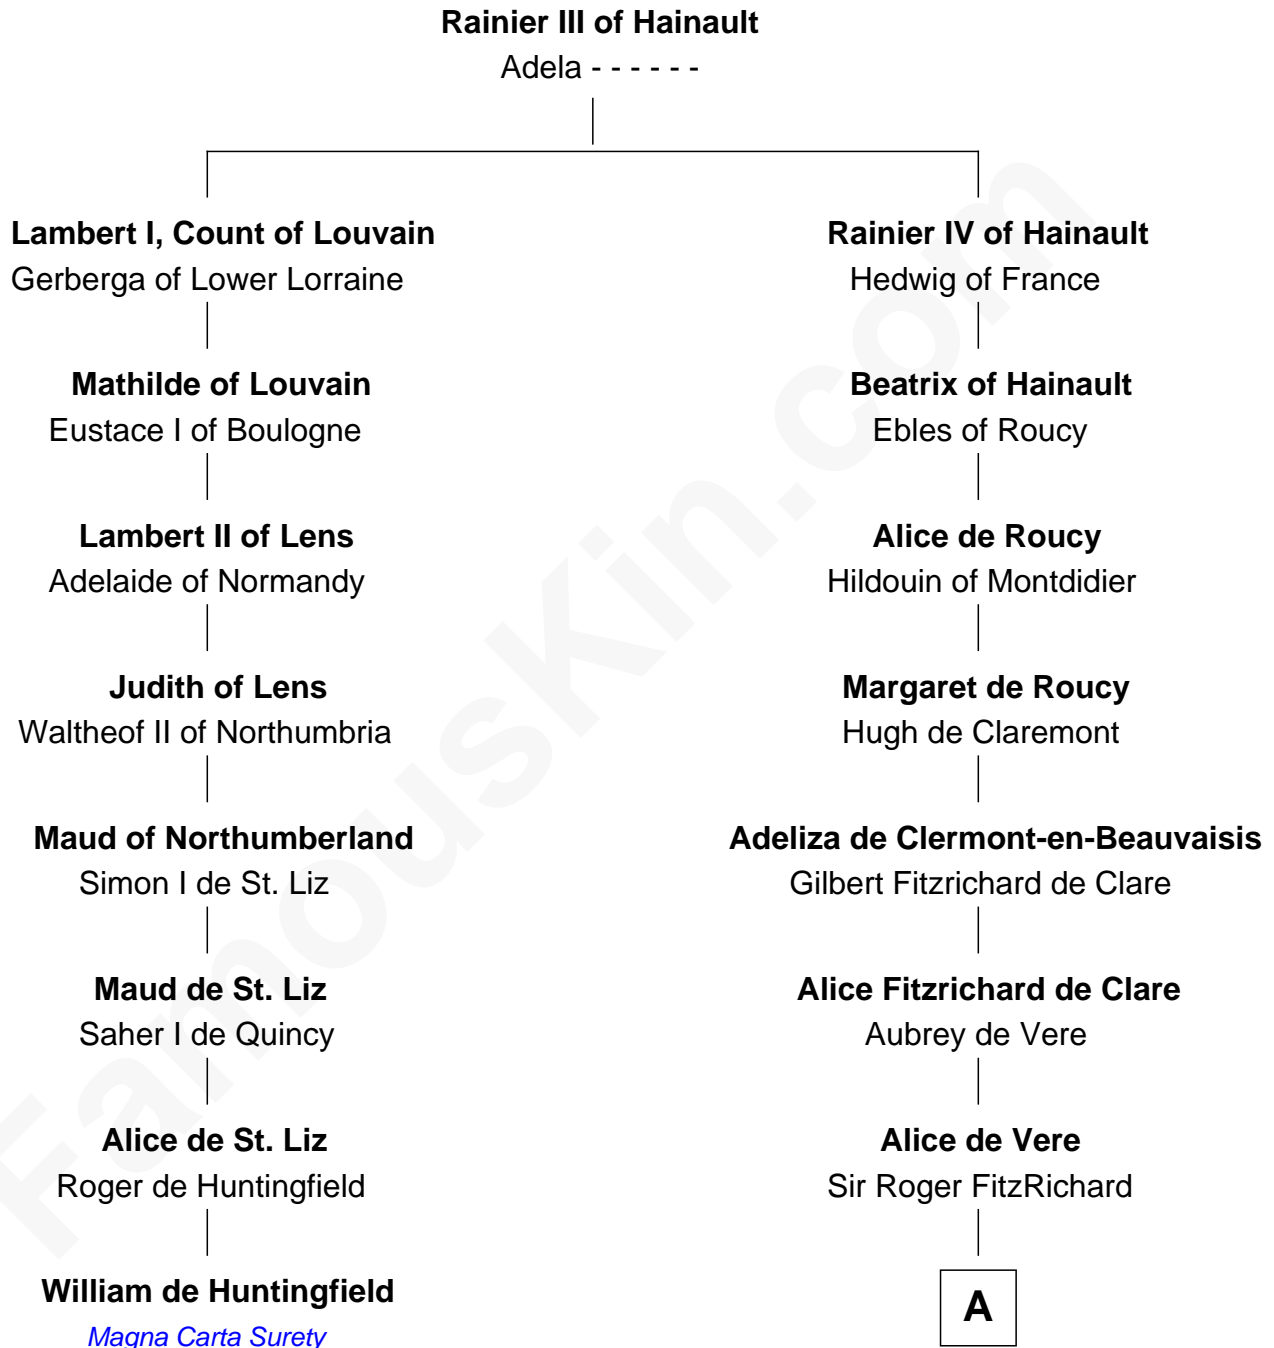

FamousKin.com

Relationship Chart of

William de Huntingfield

Magna Carta Surety

7th cousin 1 time removed of

John Fitz Robert

Magna Carta Surety

A

Robert FitzRoger
Margaret de Chesney

John Fitz Robert
Magna Carta Surety

FamousKin.com