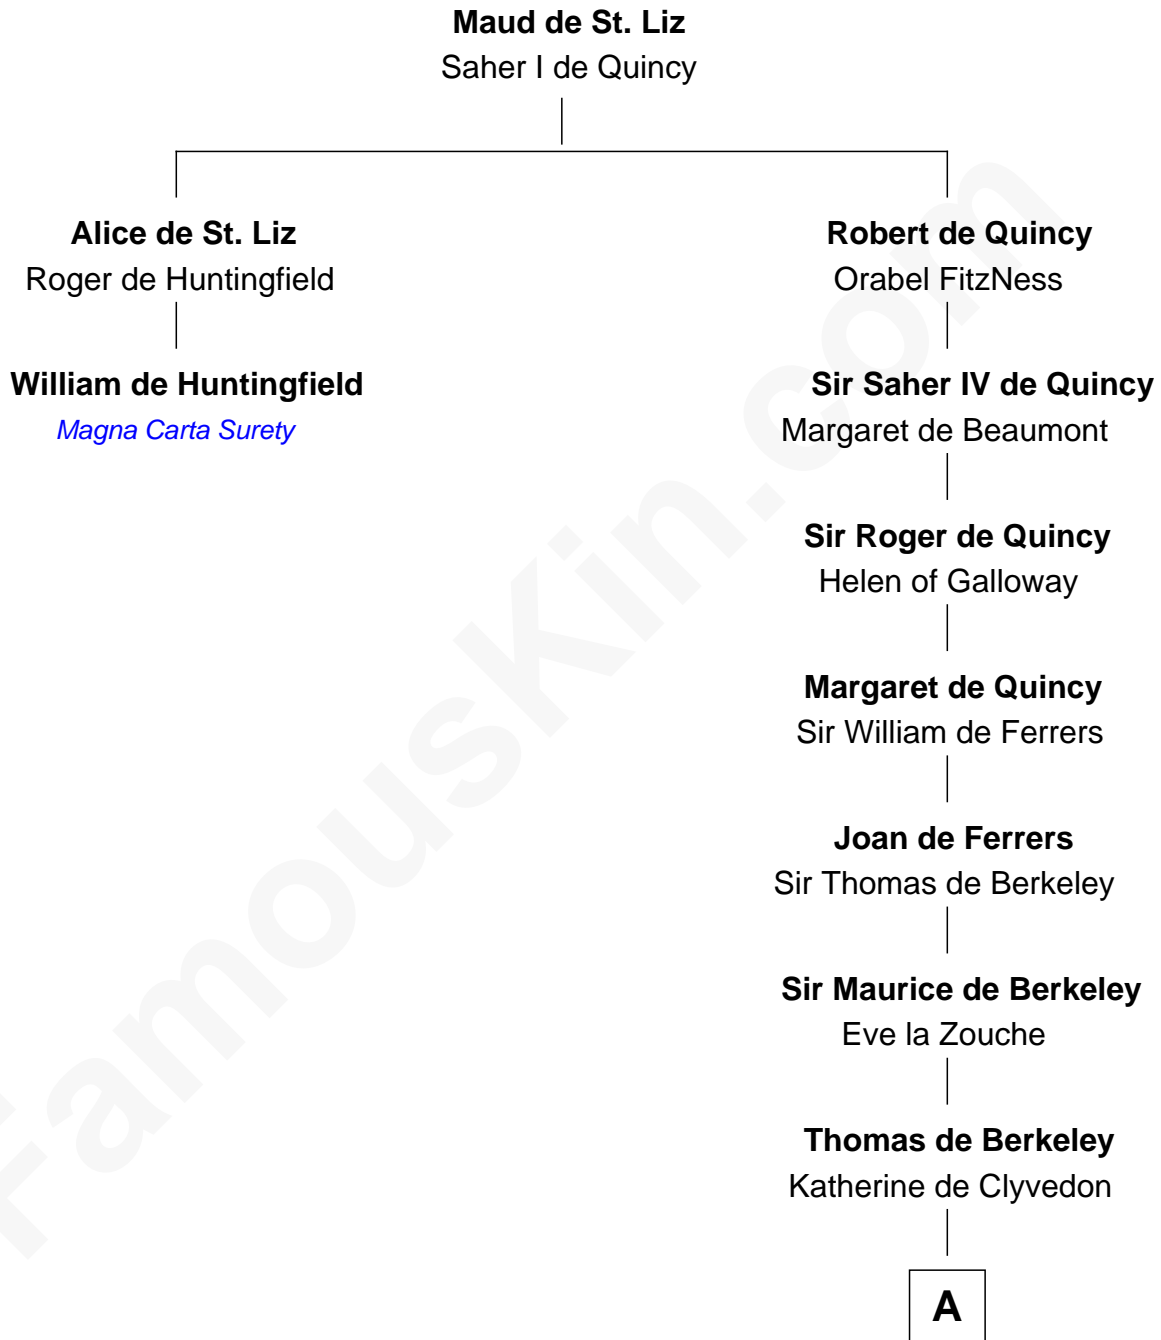

FamousKin.com Relationship Chart of

William de Huntingfield

Magna Carta Surety

1st cousin 20 times removed of

Oliver Wendell Holmes, Sr.

American "Fireside" Poet

A

Sir John Berkeley
Elizabeth Betteshorne

Elizabeth Berkeley
Sir John Sutton

Sir Edmund Sutton
Joyce Tiptoft

Sir Edward Sutton
Cecily Willoughby

Sir John Sutton
Cecily Grey

Sir Henry Dudley
----- Ashton

Probable

Roger Dudley
Susanna Thorne

Gov. Thomas Dudley
Dorothy York

Anne Dudley
Gov. Simon Bradstreet

Samuel Bradstreet
Mercy Tyng

B

B

—
Mercy Bradstreet

Dr. James Oliver

—
Sarah Oliver

Jacob Wendell