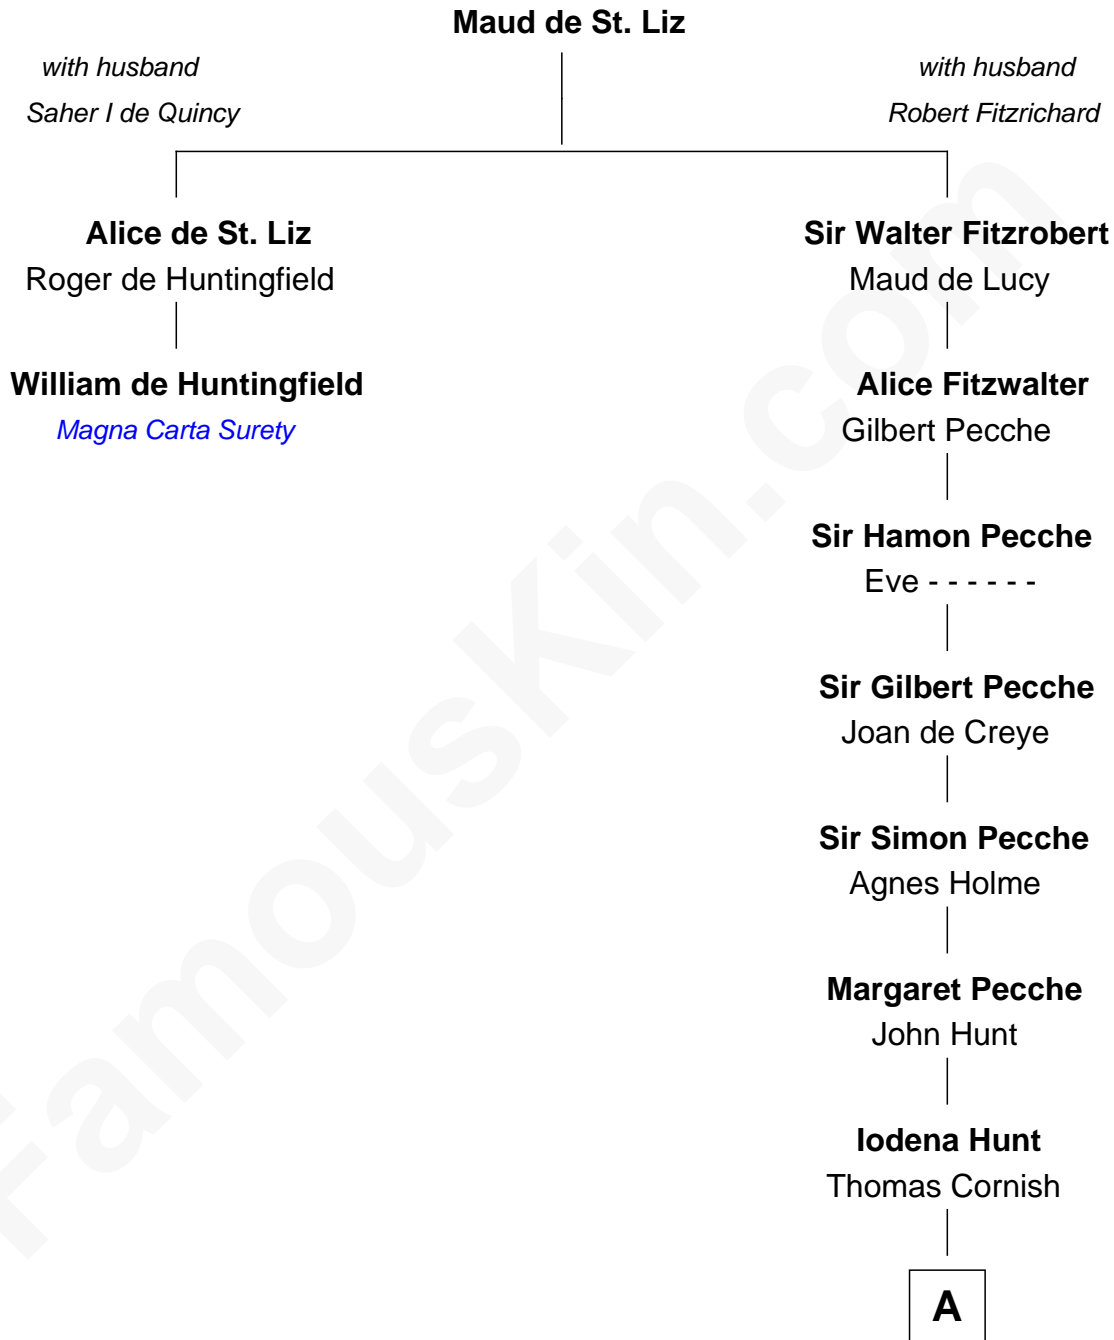

FamousKin.com Relationship Chart of

William de Huntingfield

Magna Carta Surety

1st cousin 19 times removed of

James Russell Lowell

American "Fireside" Poet

A

|
John Cornish

|
John Cornish
Agnes Walden

|
Mary Cornish
Thomas Everard

|
Henry Everard

|
Thomas Everard
Margaret Wiseman

|
John Everard
Judith Bourne

|
Judith Everard
Samuel Appleton

|
Col. Samuel Appleton
Mary Oliver

|
Joanna Appleton
Matthew Whipple