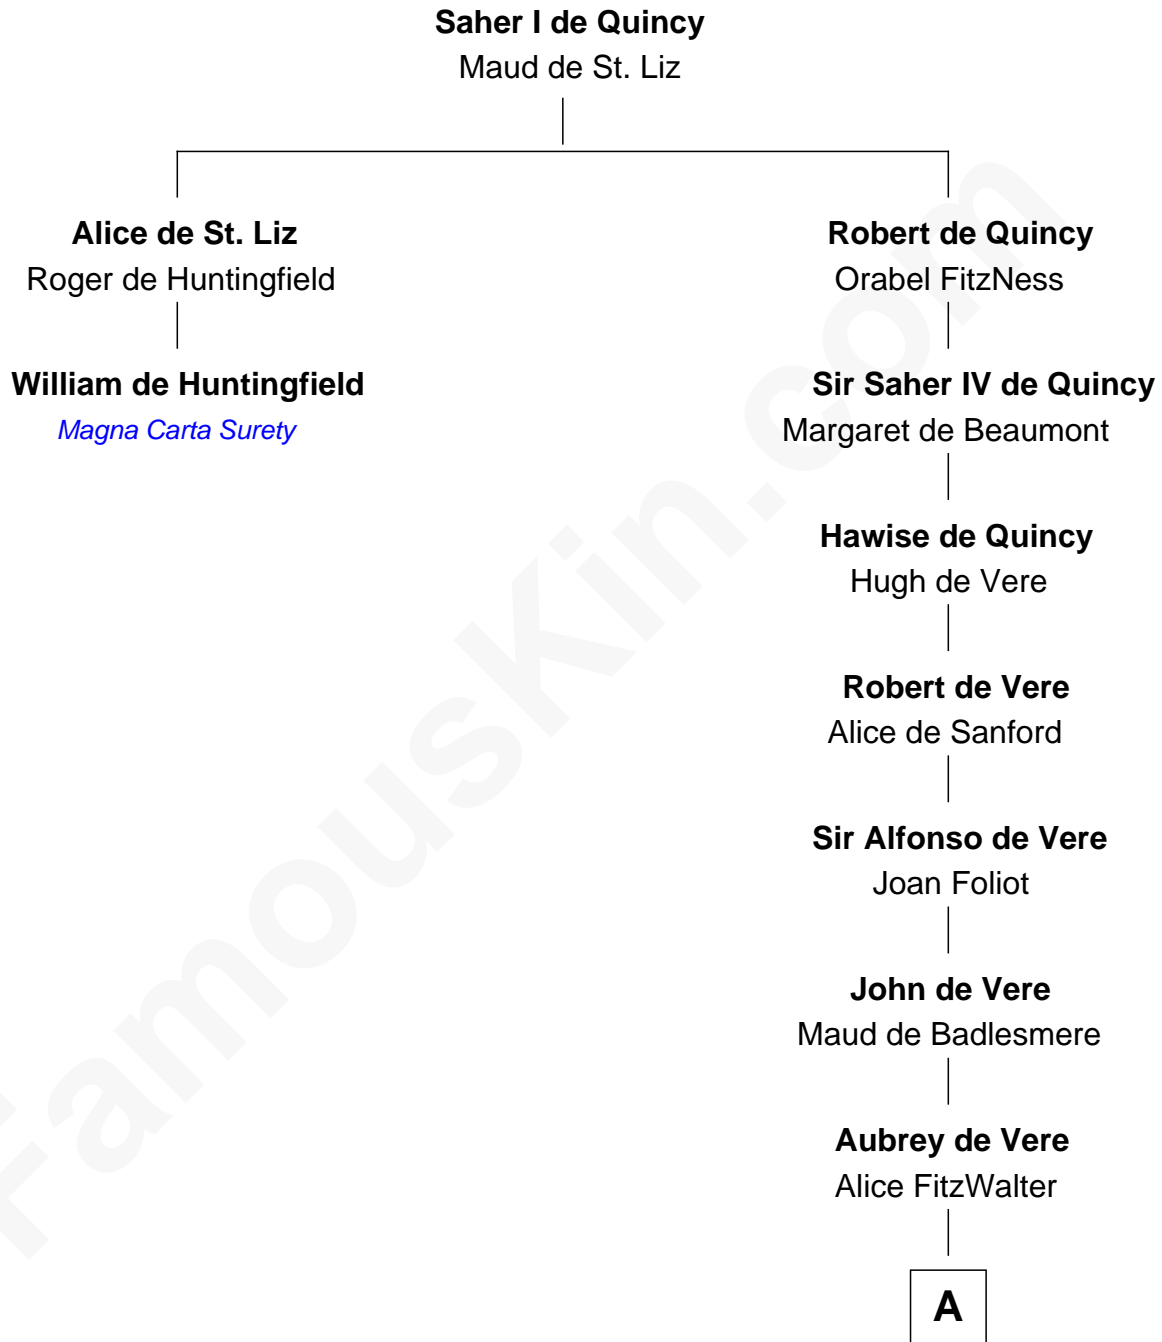

FamousKin.com Relationship Chart of

William de Huntingfield

Magna Carta Surety

1st cousin 20 times removed of

James Russell Lowell

American "Fireside" Poet

A

Sir Richard de Vere

Alice Sergeaux

Sir John de Vere

Elizabeth Howard

Joan de Vere

Sir William Norreys

Margaret Norreys

Gilbert Bullock

Thomas Bullock

Alice Kingsmill

Richard Bullock

Alice Berrington

William Bullock

Elizabeth Bullock

Augustine Clement

Elizabeth Clement

William Sumner