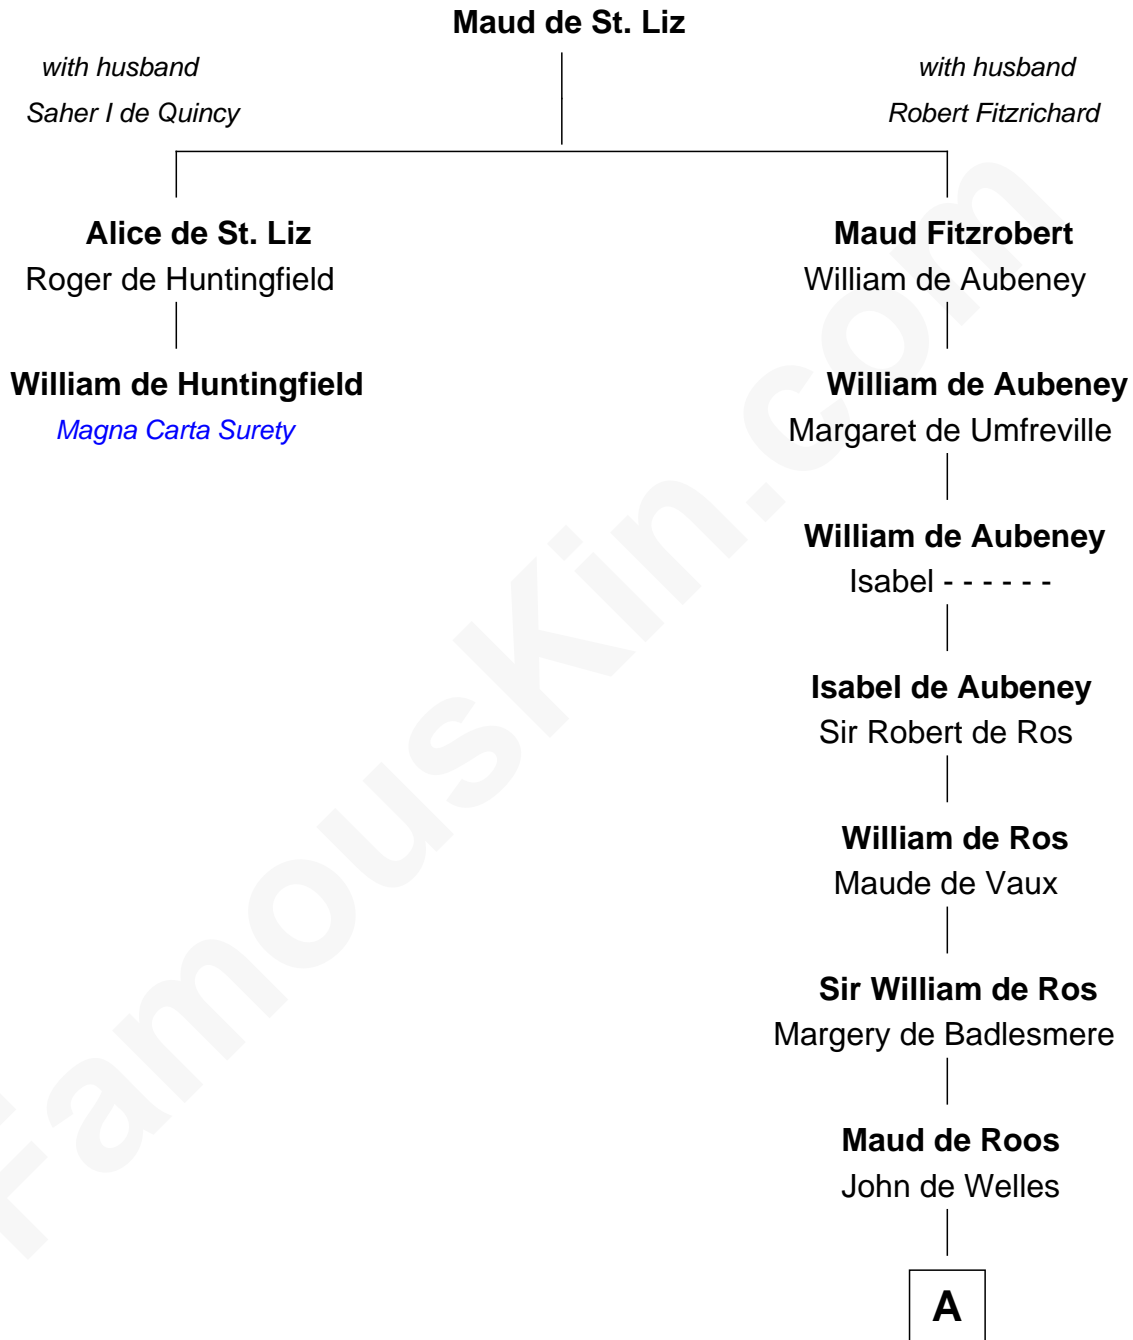

FamousKin.com Relationship Chart of

William de Huntingfield

Magna Carta Surety

1st cousin 18 times removed of

Richard Henry Lee

Signer of the Declaration of Independence

A

Margery de Welles

Stephen le Scrope

John le Scrope

Elizabeth Chaworth

Elizabeth le Scrope

Sir Henry le Scrope

Margaret Scrope

John Bernard

John Bernard