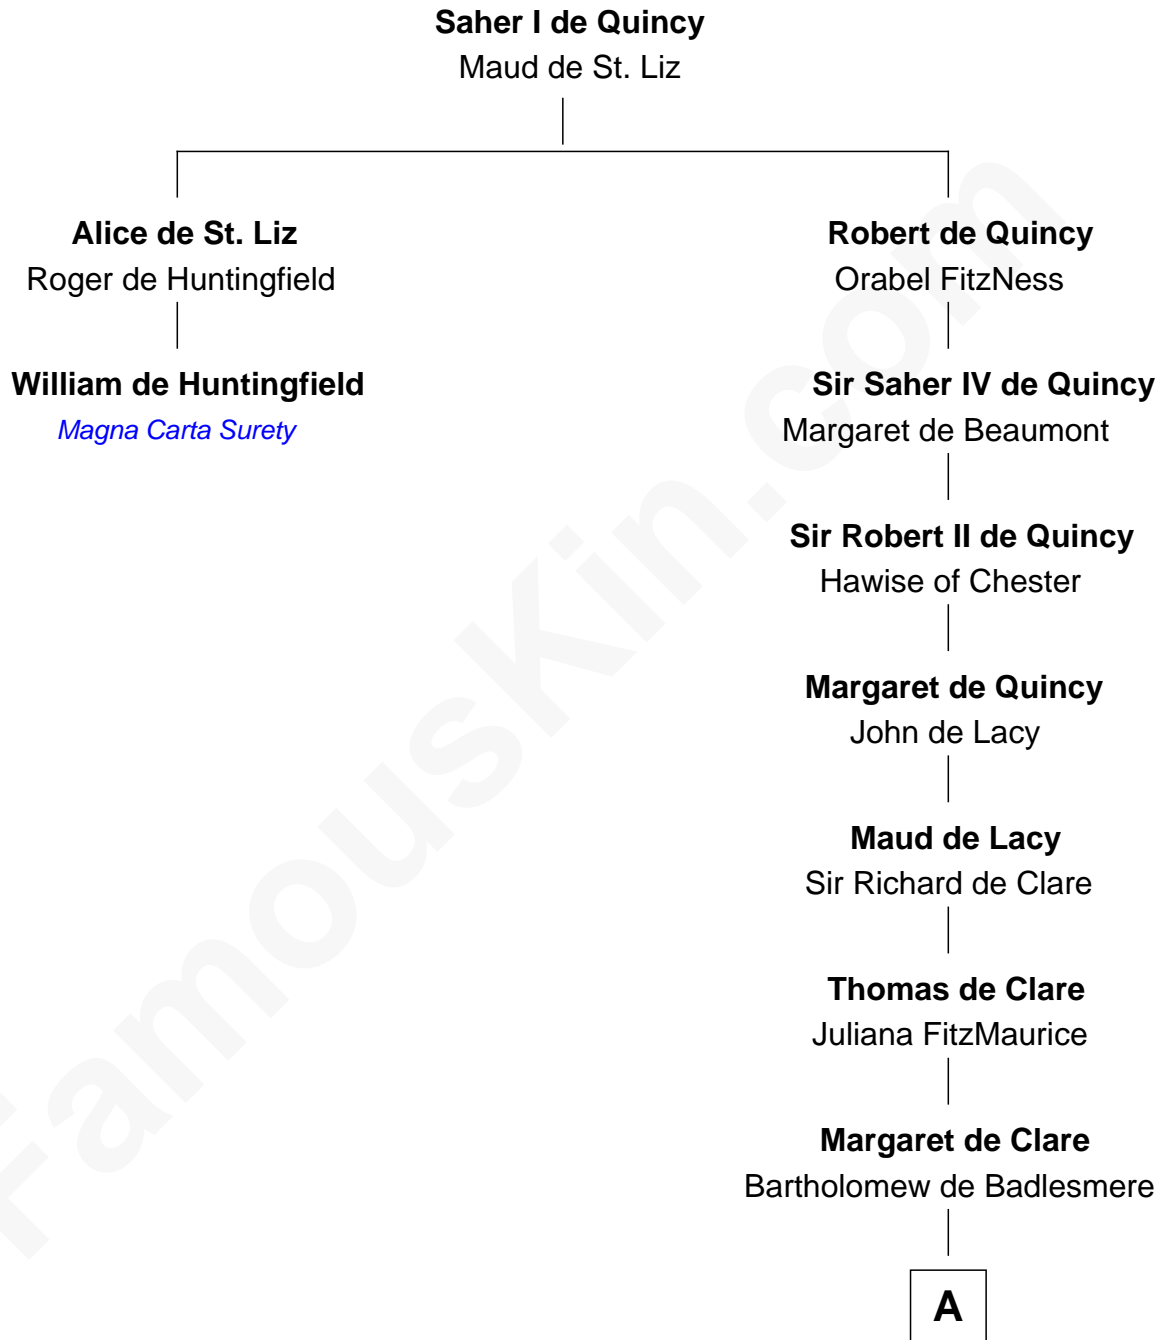

## Relationship Chart of

### William de Huntingfield

*Magna Carta Surety*

1st cousin 19 times removed of

**Richard Henry Lee**

*Signer of the Declaration of Independence*

**A**

**Elizabeth de Badlesmere**

Sir William de Bohun