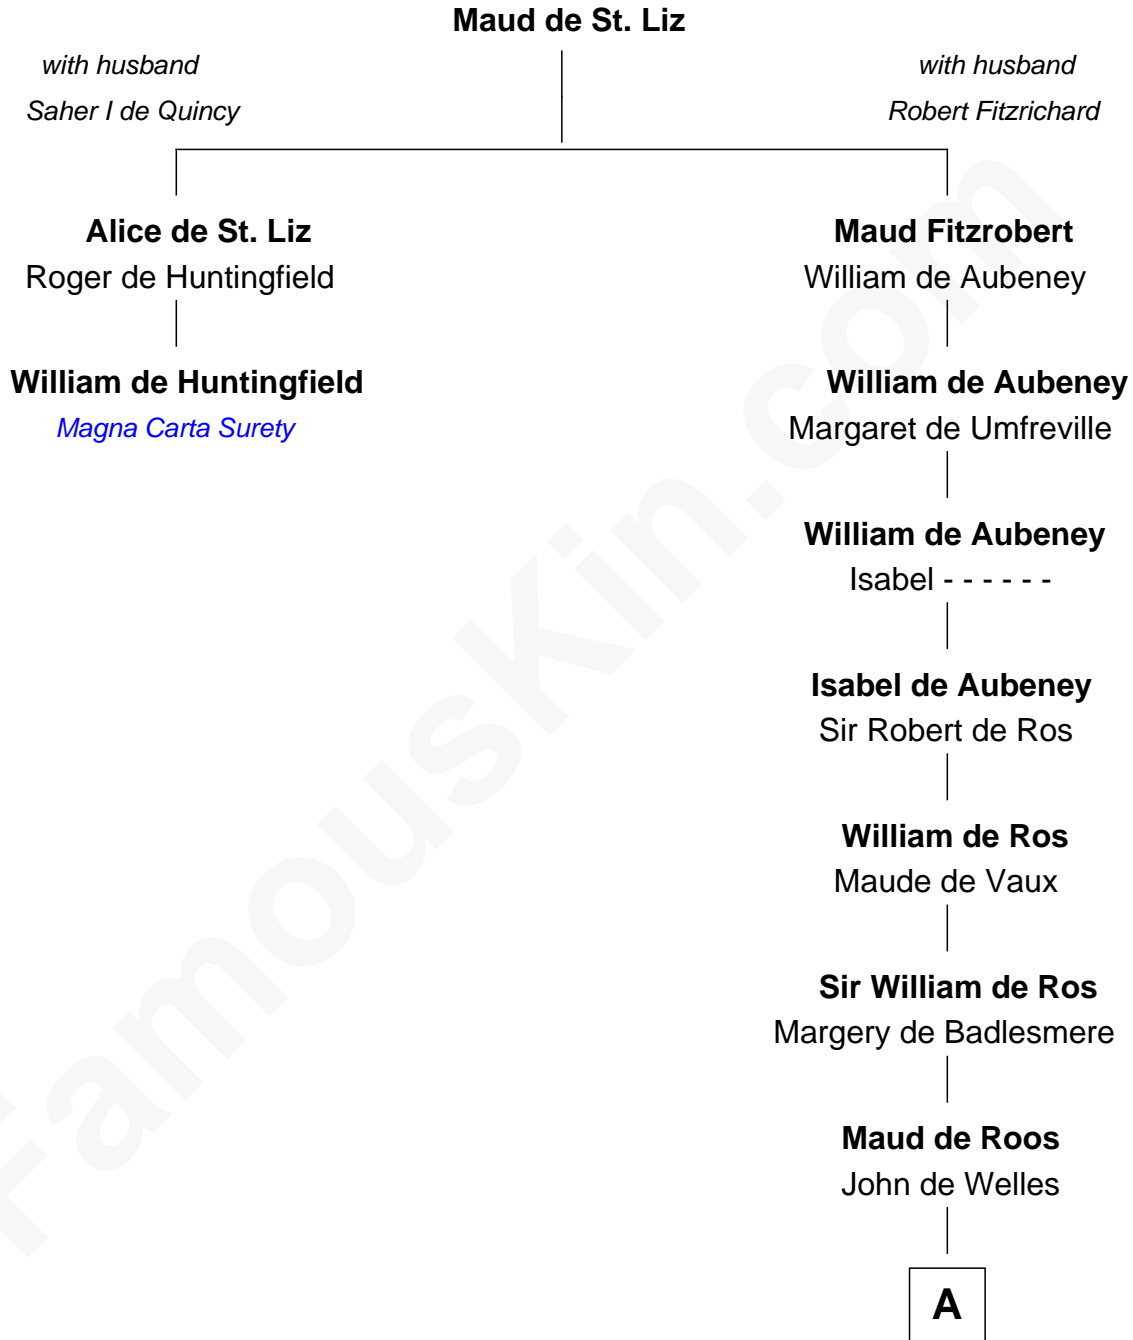

**FamousKin.com**  
**Relationship Chart of**  
**William de Huntingfield**  
*Magna Carta Surety*

**1st cousin 11 times removed of**

**Anne Boleyn**  
*2nd Wife of King Henry VIII*

**A**

**Anne de Welles**

James Butler

**James Butler**

Joan Beauchamp

**Sir Thomas Butler**

Anne Hankeford

**Margaret Butler**

Sir William Boleyn

**Thomas Boleyn**

Elizabeth Howard

**Anne Boleyn**

*Wife of King Henry VIII*