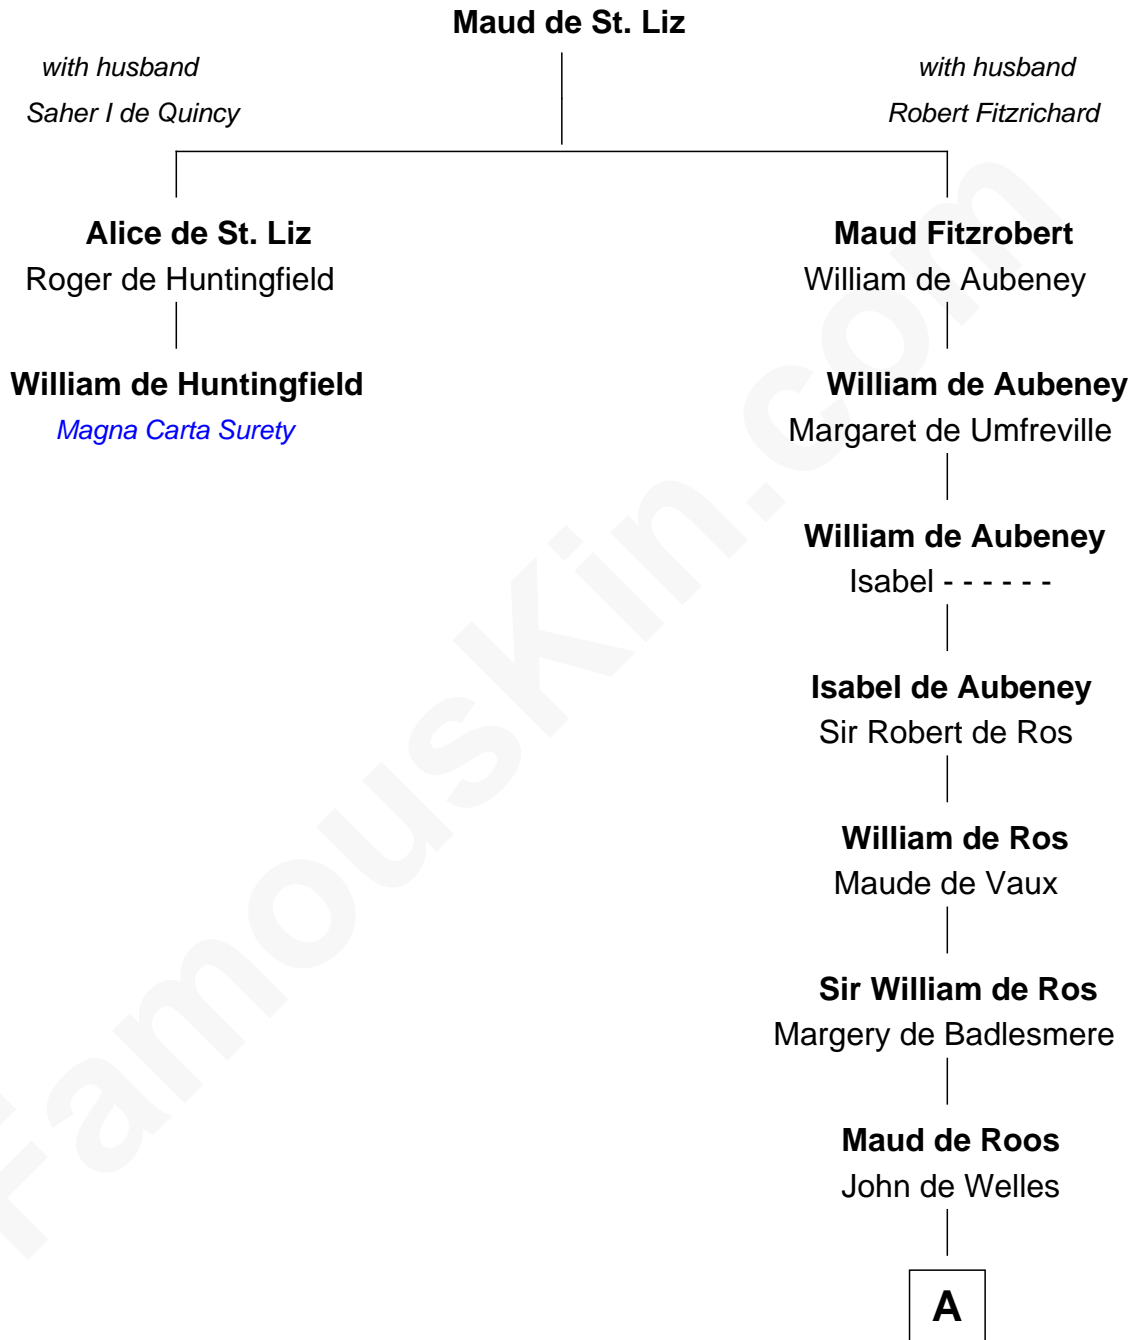

## Relationship Chart of

### William de Huntingfield

*Magna Carta Surety*

1st cousin 18 times removed of

**Francis Lightfoot Lee**  
*Signer of the Declaration of Independence*

A

**Margery de Welles**

Stephen le Scrope

**John le Scrope**