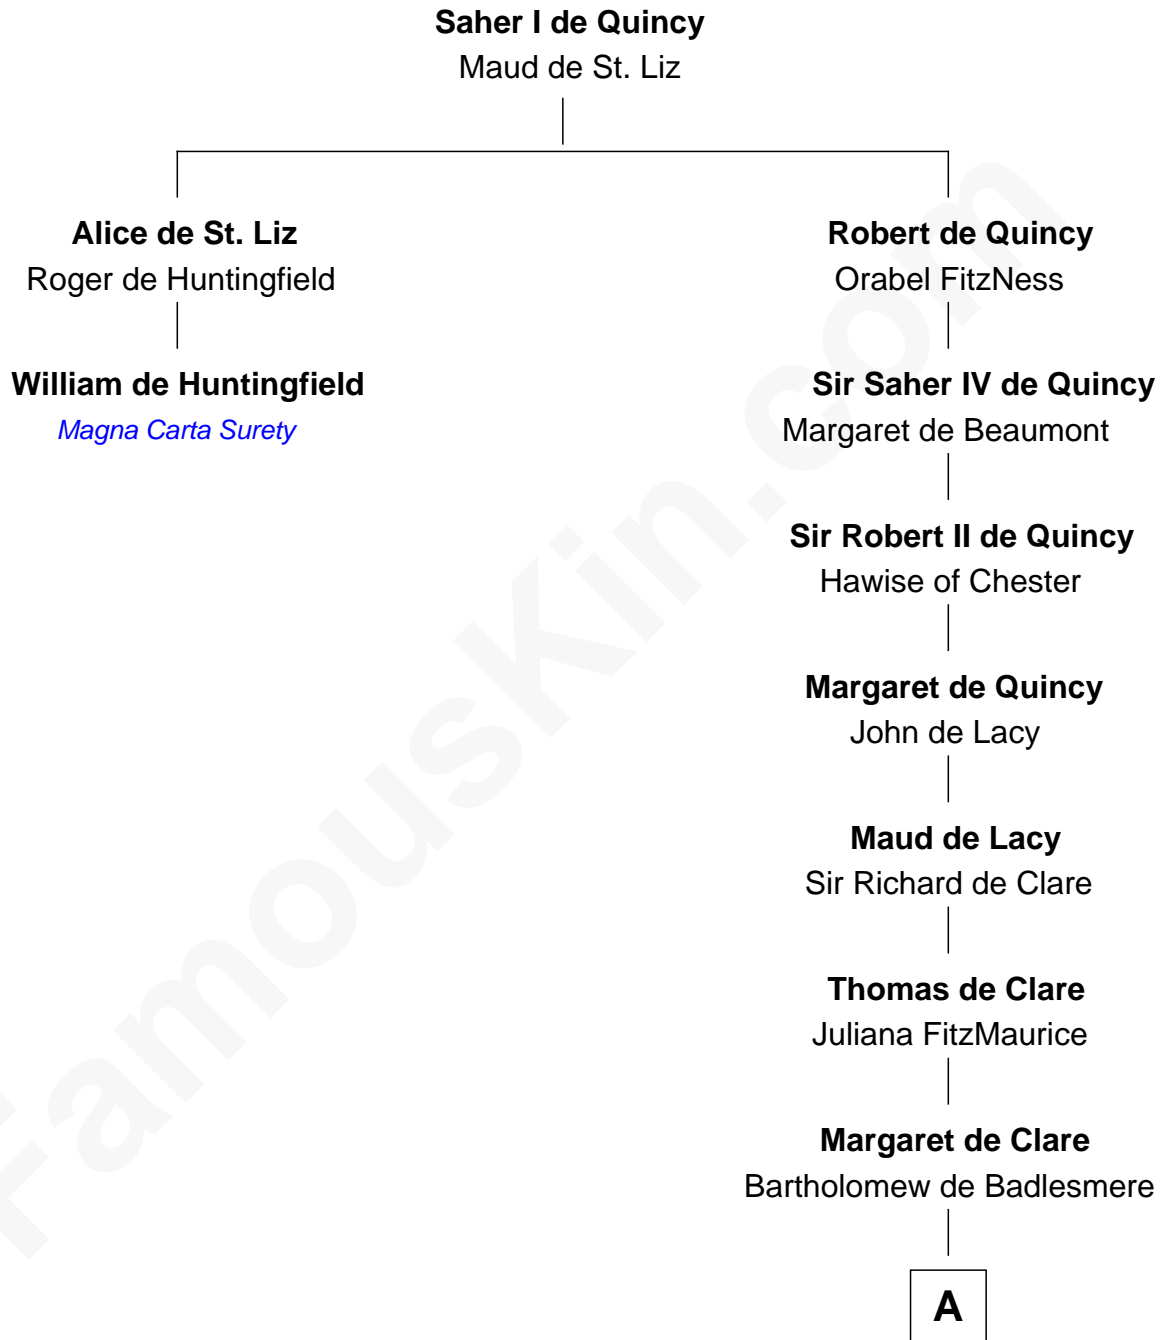

# FamousKin.com Relationship Chart of

**William de Huntingfield**

*Magna Carta Surety*

1st cousin 19 times removed of

**Francis Lightfoot Lee**

*Signer of the Declaration of Independence*

**A**

**Elizabeth de Badlesmere**

Sir William de Bohun

**Elizabeth de Bohun**

Sir Richard Fitzalan

**Elizabeth Fitzalan**

Sir Robert Goushill

**Joan Goushill**

Sir Thomas Stanley

**Katherine Stanley**

Sir John Savage

**Dulcia Savage**

Sir Henry Bold

**Maud Bold**

Thomas Gerard

**Jennet Gerard**

Richard Eltonhead

**William Eltonhead**