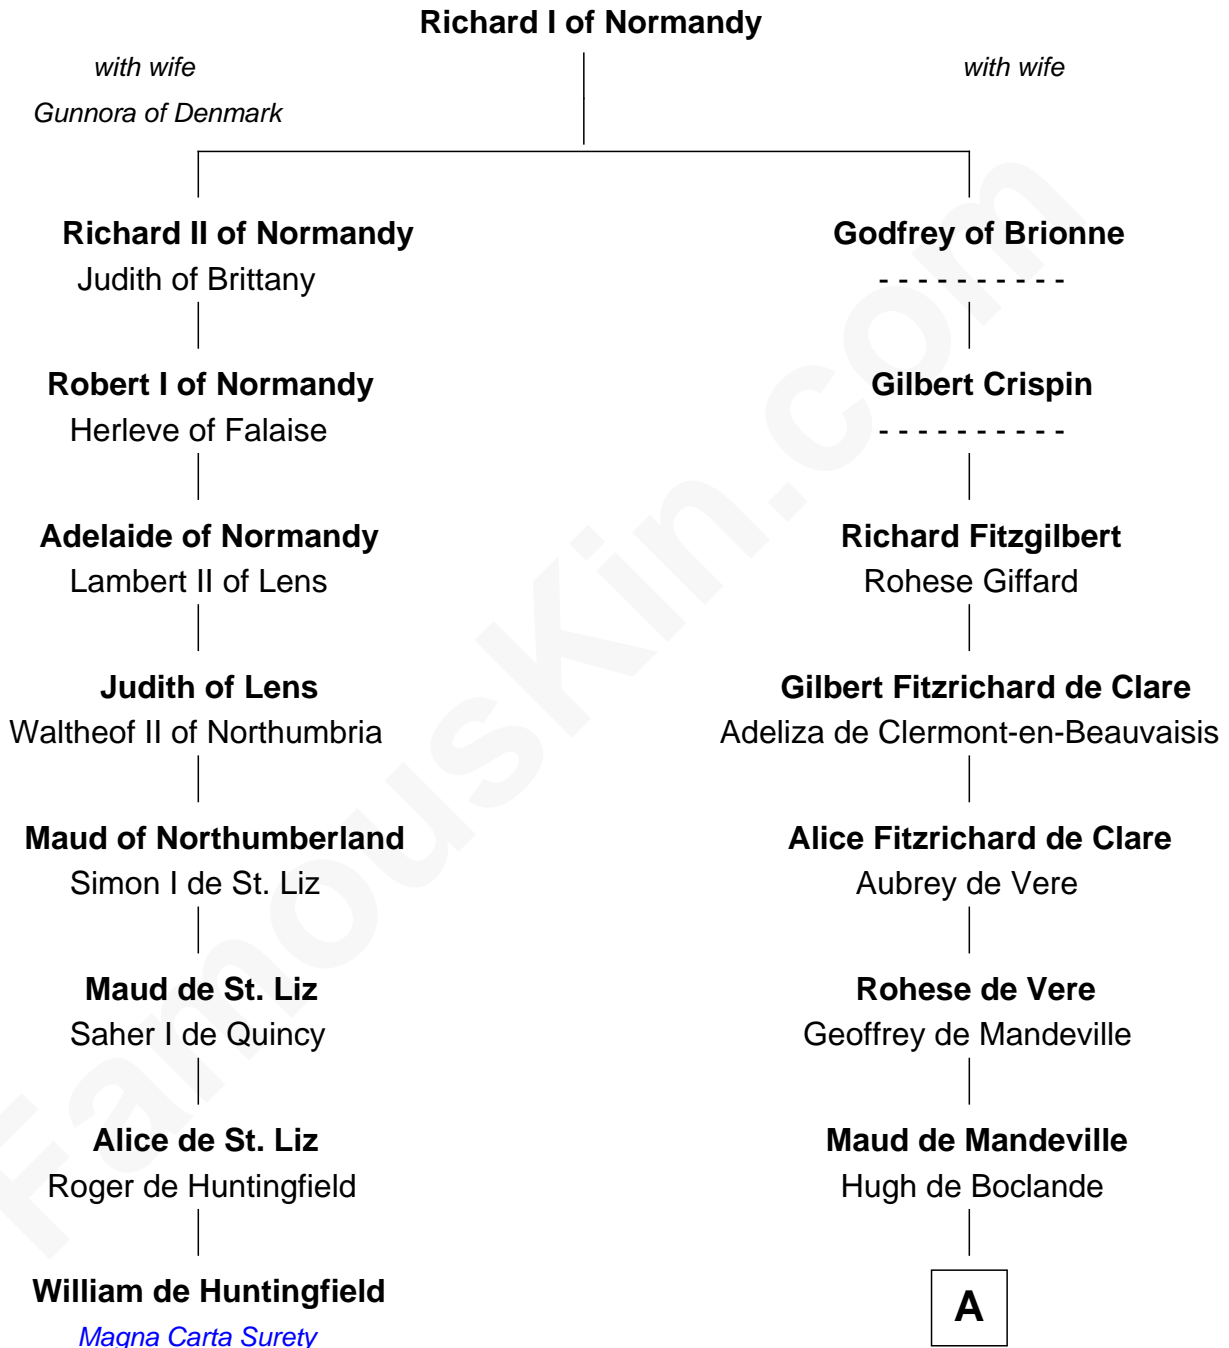

FamousKin.com Relationship Chart of

William de Huntingfield

Magna Carta Surety

7th cousin 1 time removed of

William de Lanvallay

Magna Carta Surety

A

—
Hawise de Boclande

William de Lanvallei

—
William de Lanvally

Magna Carta Surety

FamousKin.com