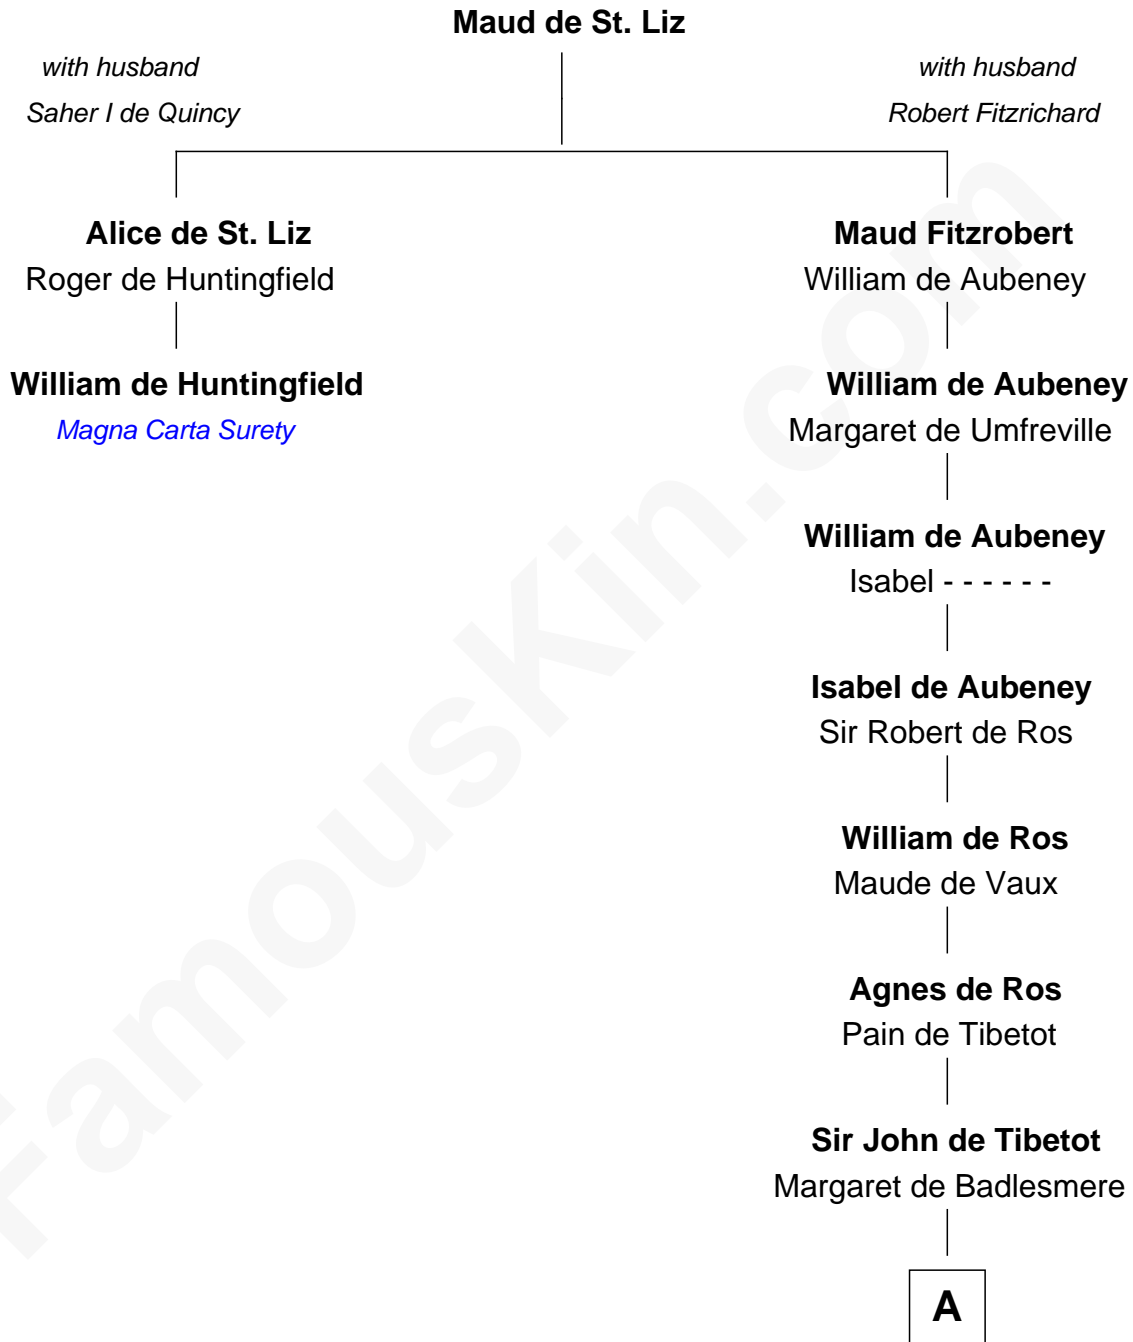

FamousKin.com Relationship Chart of

William de Huntingfield

Magna Carta Surety

1st cousin 12 times removed of

Jane Seymour

3rd Wife of King Henry VIII

A

—
Sir Robert de Tibetot

Margaret Deincourt

—
Elizabeth de Tibetot

Sir Philip le Despencer

—
Margery Despencer

Sir Roger Wentworth

—
Sir Philip Wentworth

Mary Clifford

—
Sir Henry Wentworth

Anne Say

—
Margery Wentworth

Sir John Seymour

—
Jane Seymour

Wife of King Henry VIII