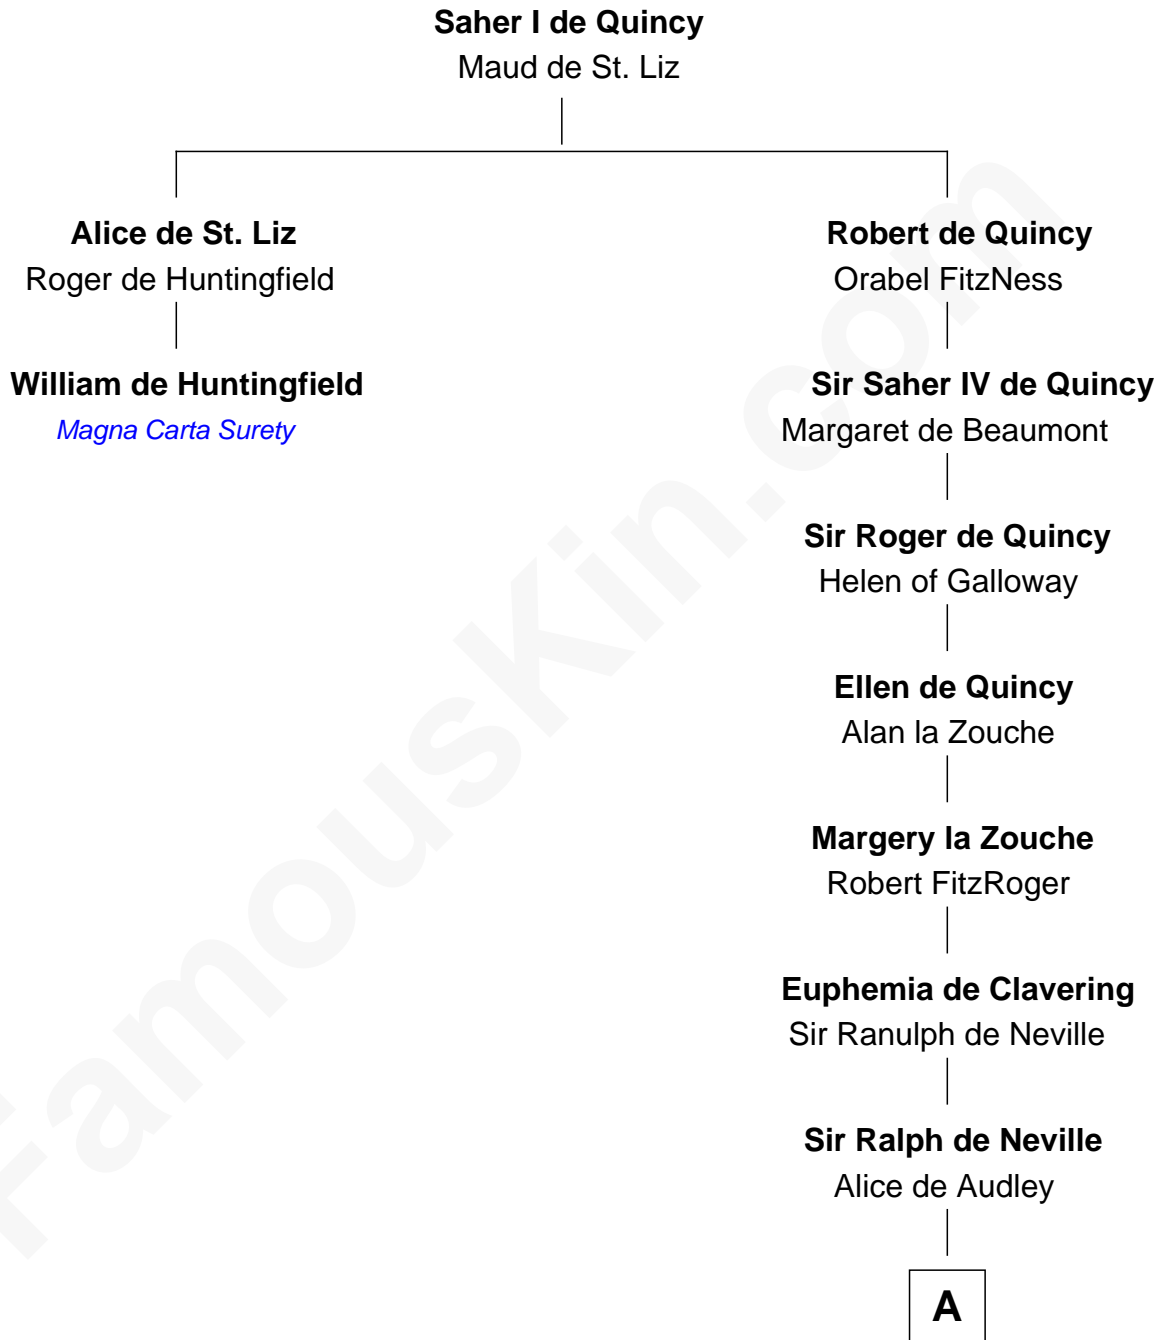

FamousKin.com

Relationship Chart of

William de Huntingfield

Magna Carta Surety

1st cousin 12 times removed of

Jane Seymour

3rd Wife of King Henry VIII

A

Margaret de Neville

Sir Henry Percy

Sir Henry Percy

Elizabeth Mortimer

Elizabeth Percy

Sir John Clifford

Mary Clifford

Sir Philip Wentworth