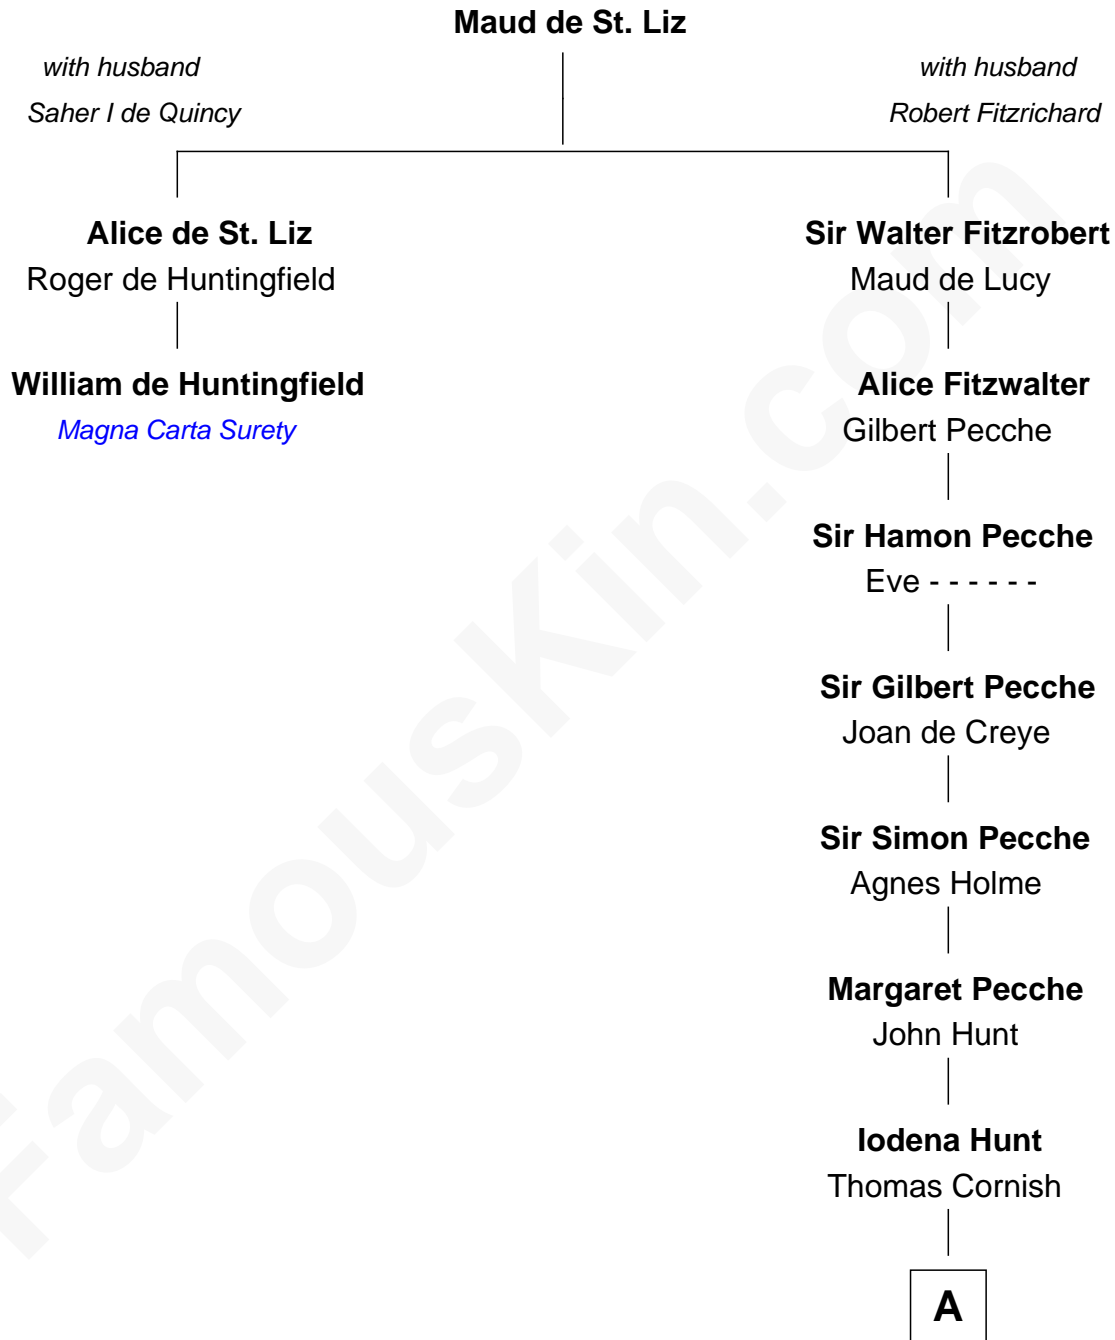

FamousKin.com Relationship Chart of

William de Huntingfield

Magna Carta Surety

1st cousin 18 times removed of

Jane (Appleton) Pierce

First Lady of President Franklin Pierce

A

|
John Cornish

|
John Cornish
Agnes Walden

|
Mary Cornish
Thomas Everard

|
Henry Everard

|
Thomas Everard
Margaret Wiseman

|
John Everard
Judith Bourne

|
Judith Everard
Samuel Appleton

|
Col. Samuel Appleton
Mary Oliver

|
Isaac Appleton
Priscilla Baker