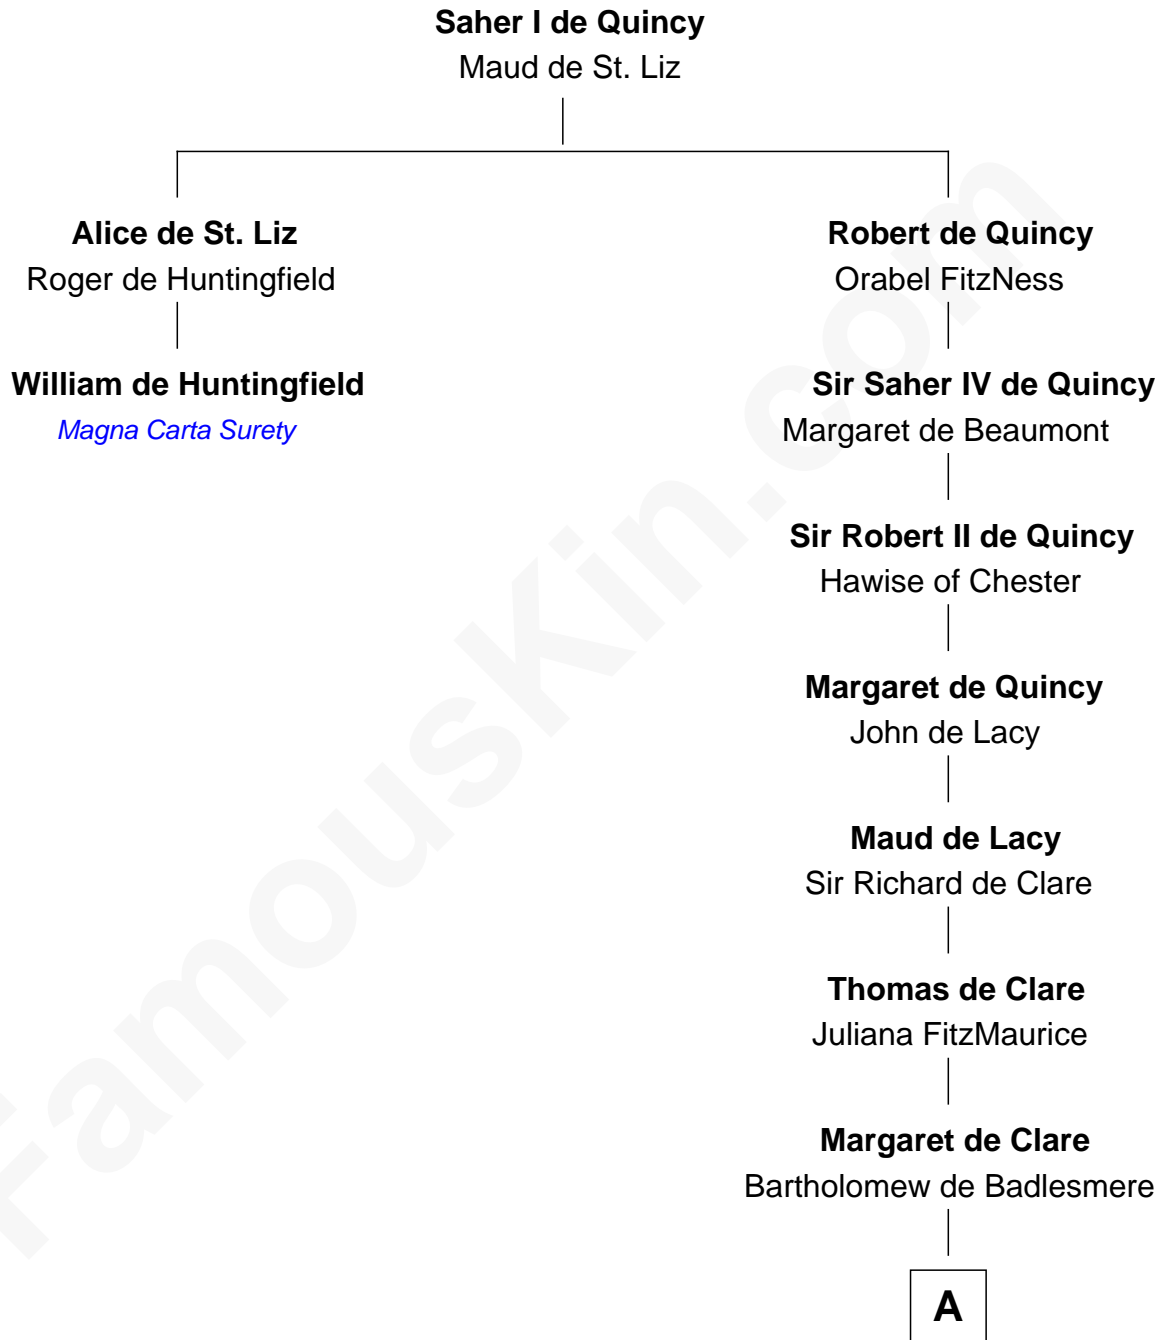

FamousKin.com Relationship Chart of

William de Huntingfield

Magna Carta Surety

1st cousin 20 times removed of

Thomas Sim Lee

2nd and 7th Governor of Maryland

A

Elizabeth de Badlesmere

Sir William de Bohun

Elizabeth de Bohun

Sir Richard Fitzalan

Elizabeth Fitzalan

Sir Robert Goushill

Joan Goushill

Sir Thomas Stanley

Katherine Stanley