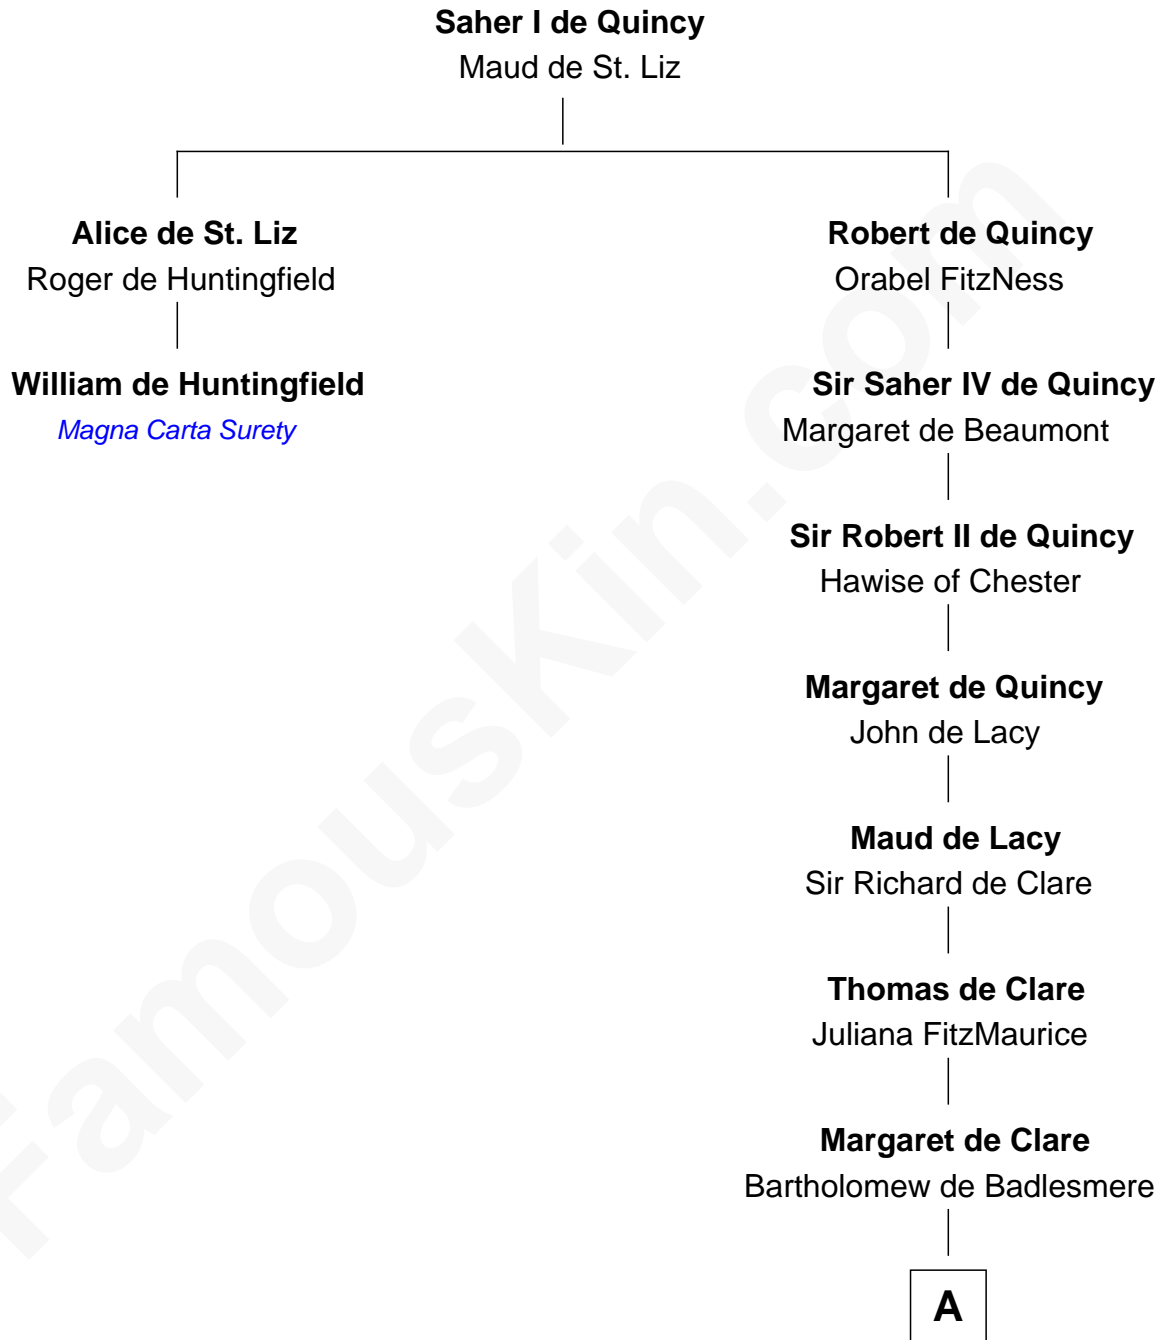

FamousKin.com

Relationship Chart of

William de Huntingfield

Magna Carta Surety

1st cousin 16 times removed of

Robert Catesby

Leader of Gunpowder Plot

A

Margery de Badlesmere

Sir William de Ros

Elizabeth de Roos

Sir William la Zouche

Sir William la Zouche

Agnes Greene

Sir William la Zouche

Elizabeth - - - - -

William Catesby

Katherine Willington

Sir William Catesby

Anne Throckmorton

Robert Catesby

Leader of Gunpowder Plot