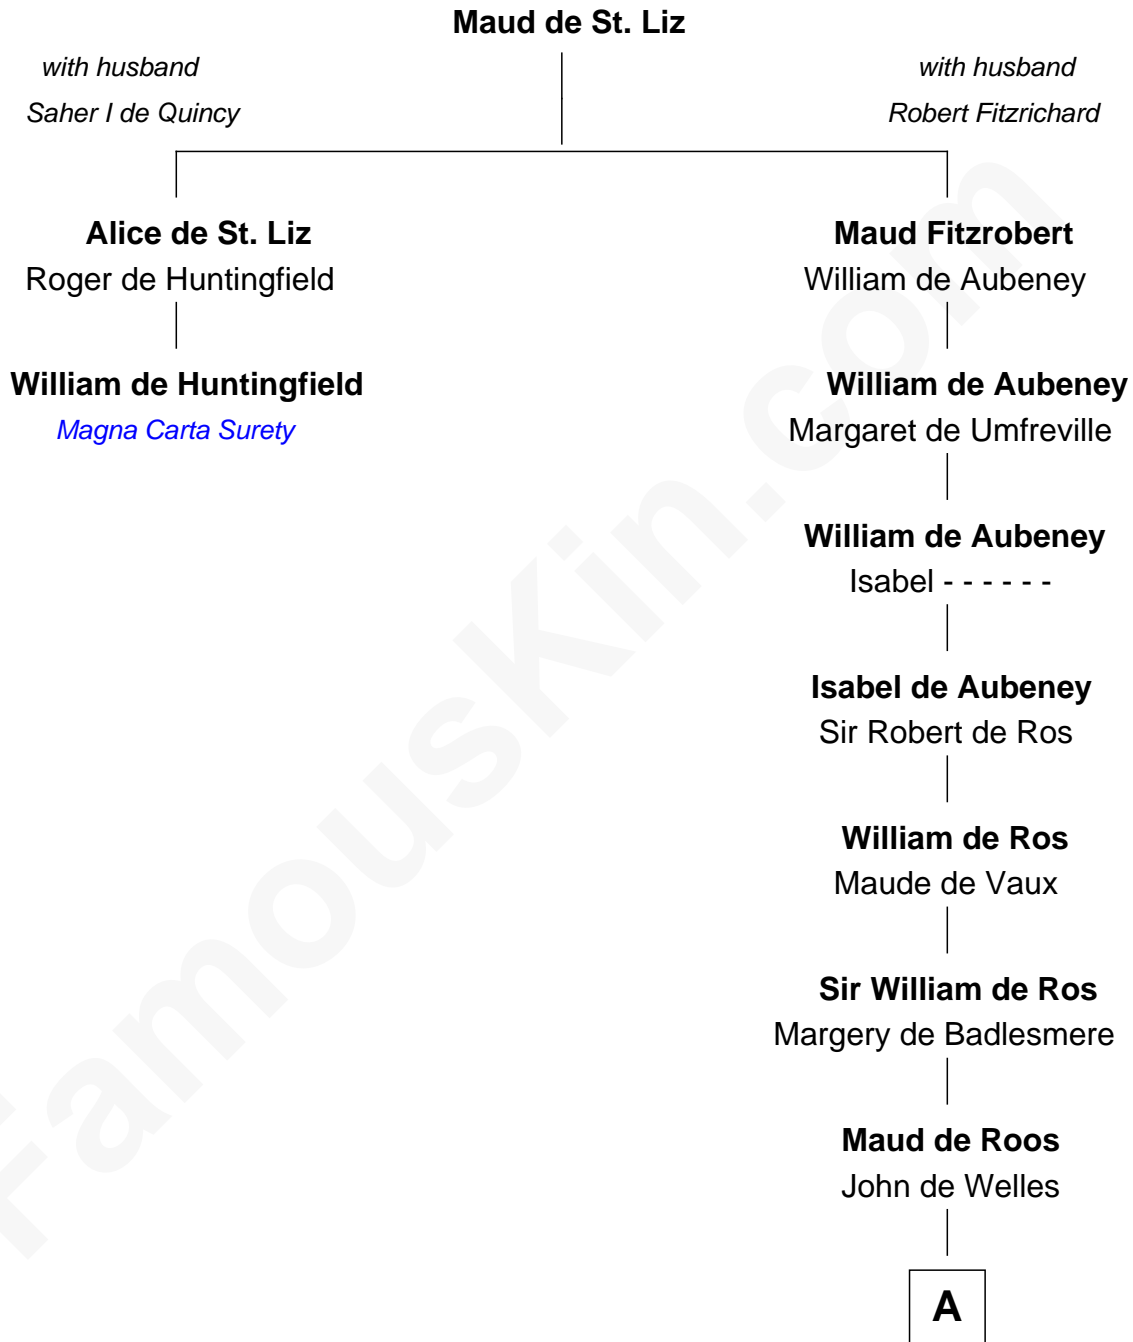

FamousKin.com Relationship Chart of

William de Huntingfield

Magna Carta Surety

1st cousin 18 times removed of

James Madison

4th U.S. President

A

Margery de Welles
Stephen le Scrope

John le Scrope
Elizabeth Chaworth

Elizabeth le Scrope
Sir Henry le Scrope

Margaret Scrope
John Bernard

John Bernard
Margaret Daundelyn

John Bernard
Cecily Muscote

Francis Bernard
Alice Hazlewood

Sir Francis Bernard
Mary Woolhouse