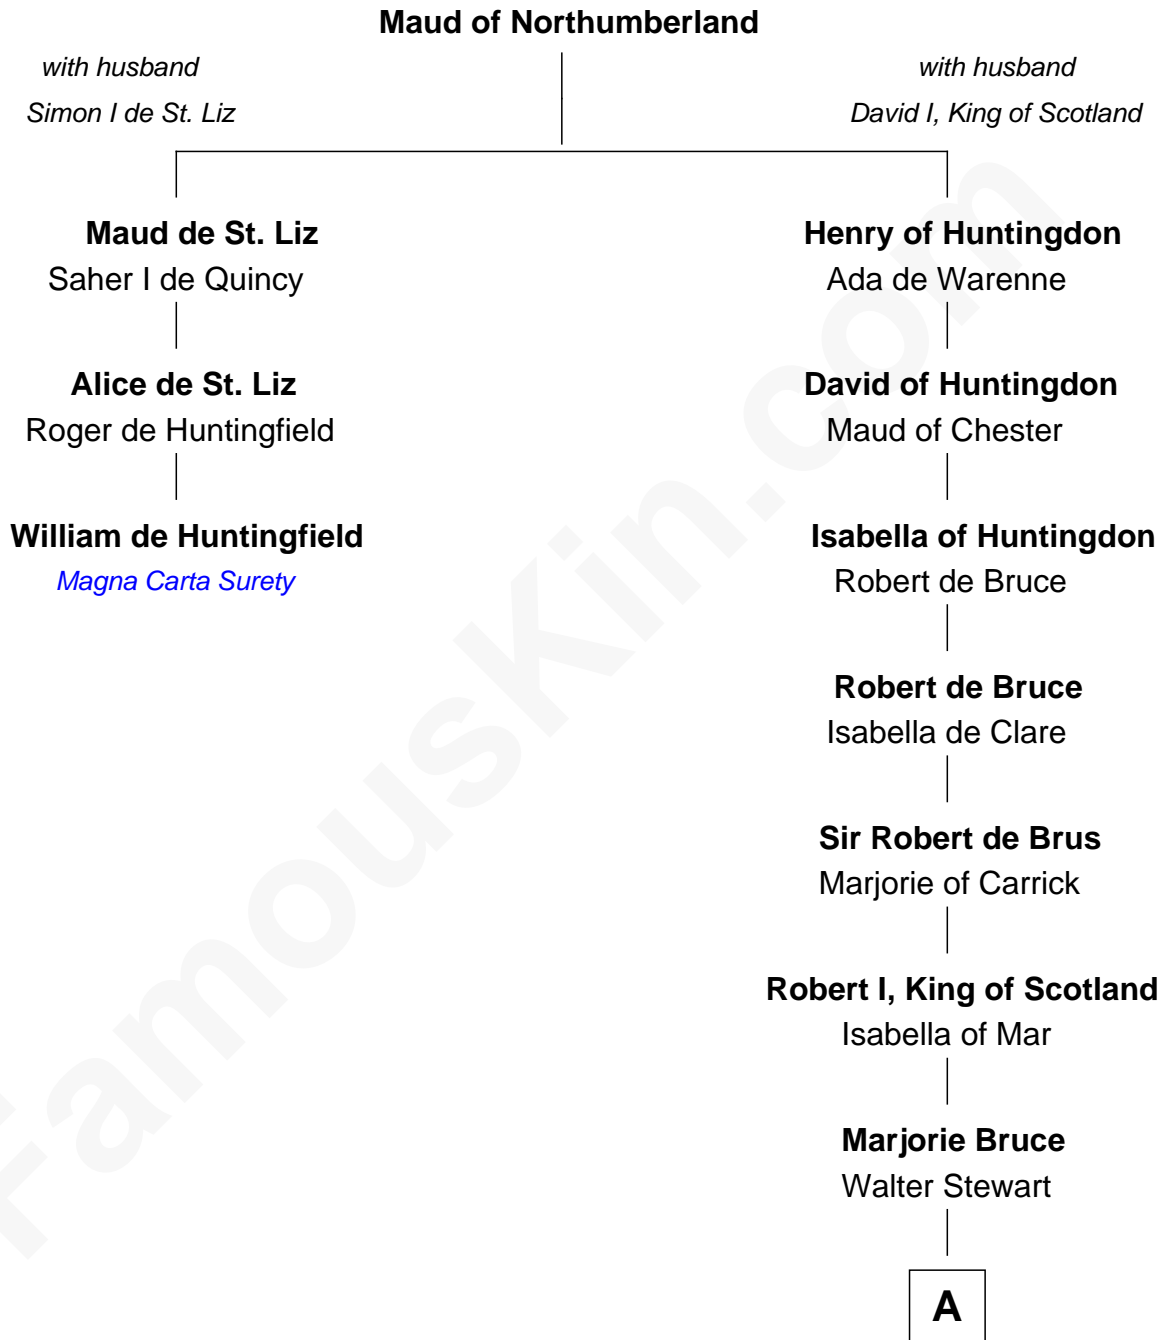

# FamousKin.com Relationship Chart of

**William de Huntingfield**

*Magna Carta Surety*

2nd cousin 17 times removed of

**Philip Livingston**

*Signer of the Declaration of Independence*

**A**

**Robert II, King of Scotland**

William Livingston

**William Livingston**

Janet Bruce

**Alexander Livingston**

Barbara Forrester

**Barbara Livingston**

Alexander Livingston

**William Livingston**