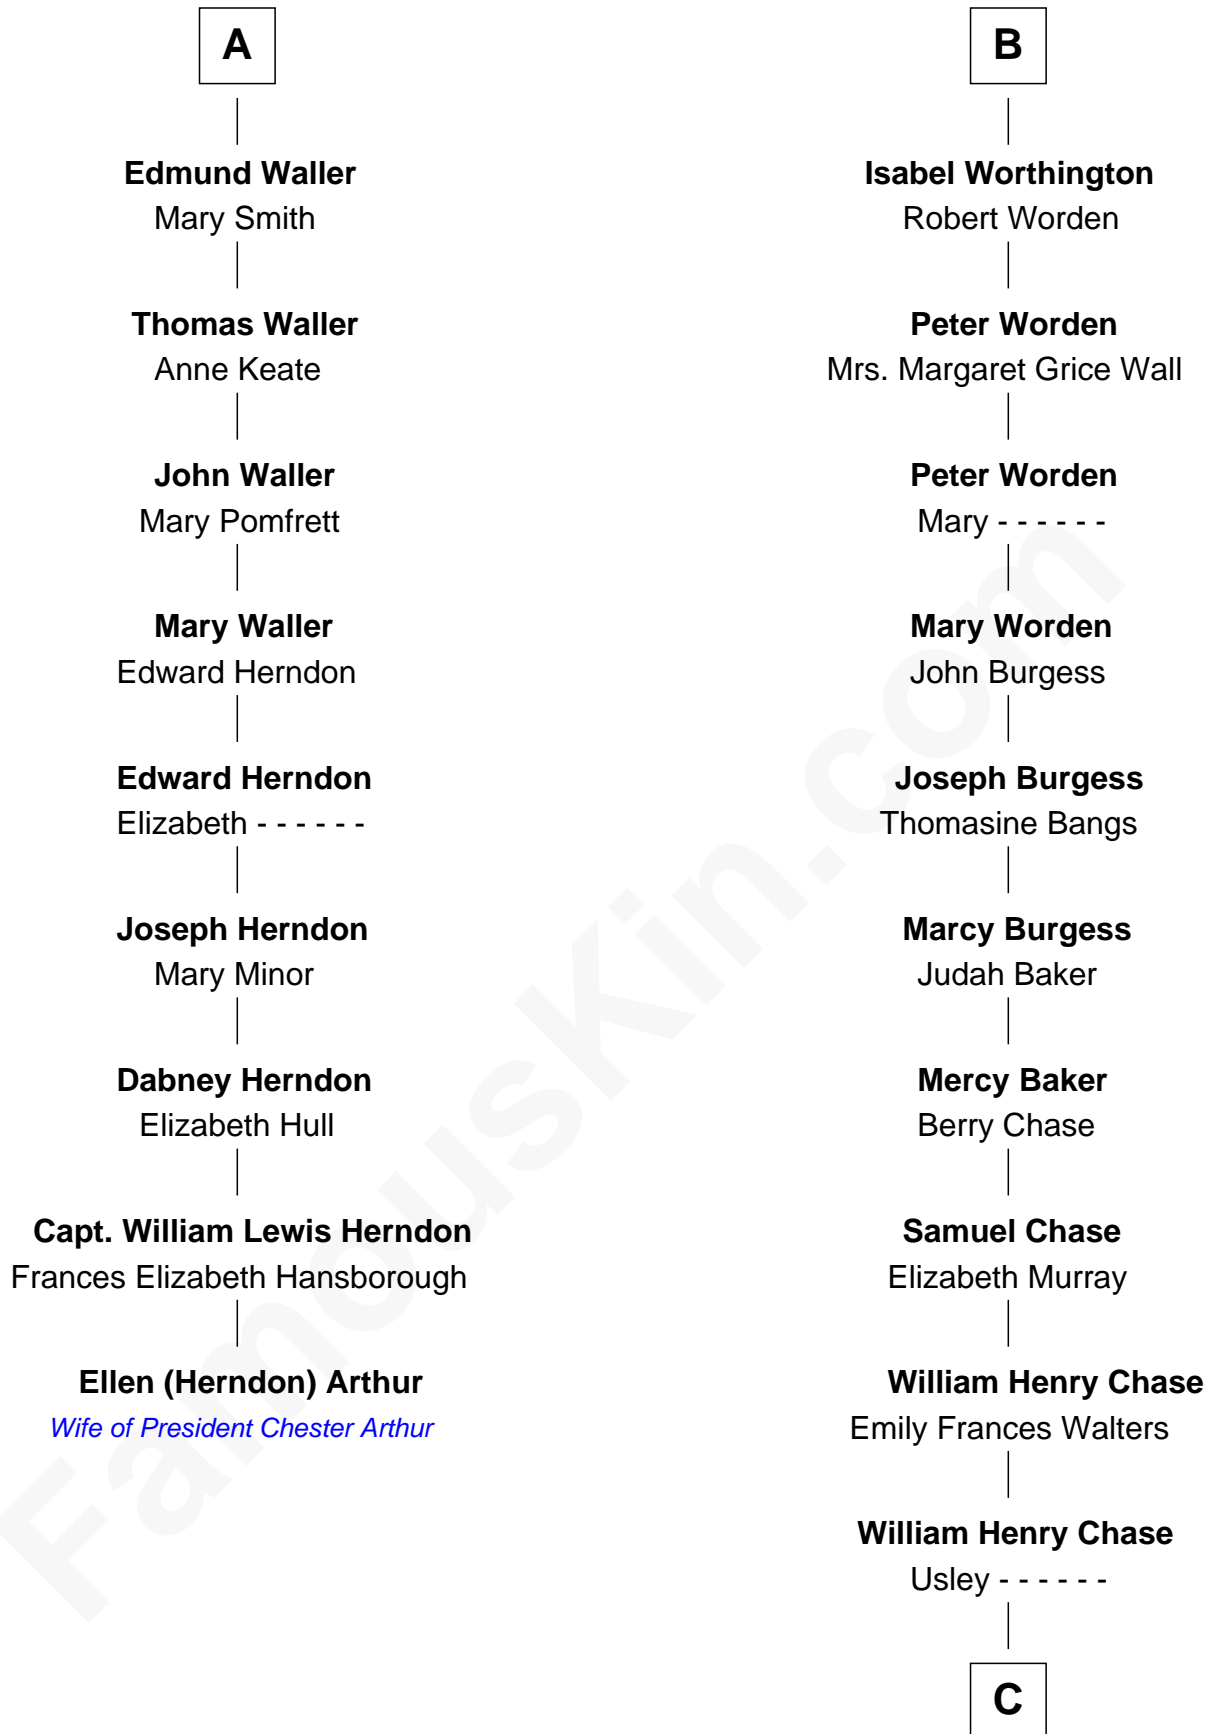

FamousKin.com

Relationship Chart of

Ellen (Herndon) Arthur

Wife of President Chester A. Arthur

15th cousin 6 times removed of

Pete Buttigieg

19th U.S. Secretary of Transportation

C

Lena Chase

William Henry Neal

William Caswell Neal

Maye Louise Rasar

Zoe Anne Neal

Dr. John Willard Montgomery

Jennifer Anne Montgomery

Joseph Anthony Buttigieg