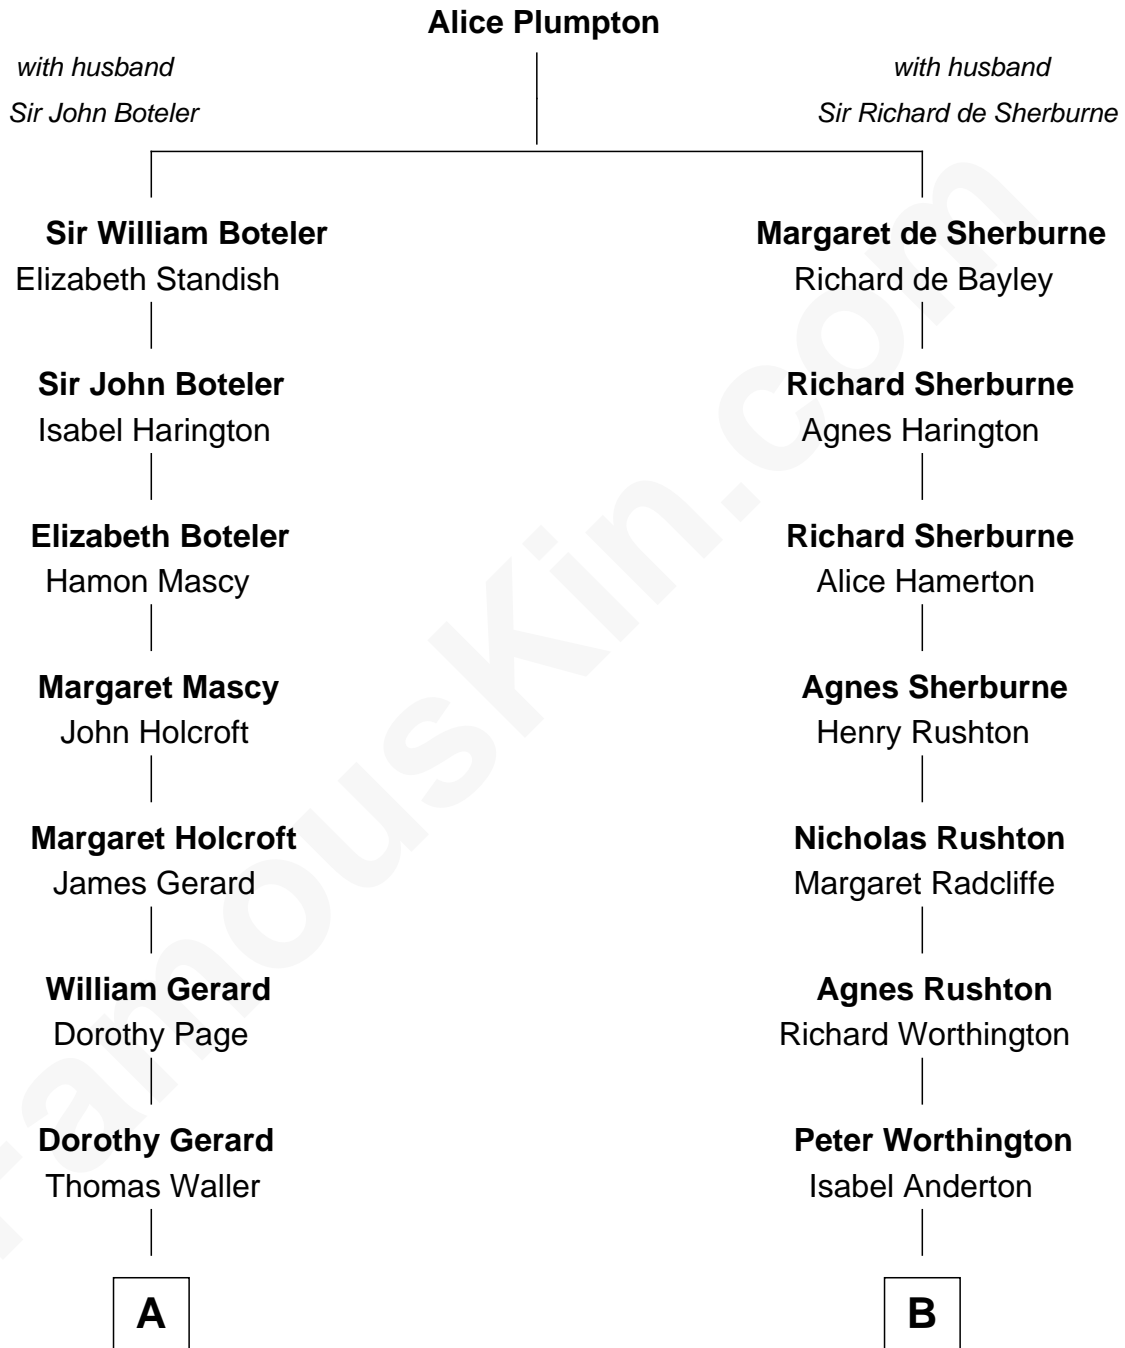

FamousKin.com

Relationship Chart of

Ellen (Herndon) Arthur

Wife of President Chester A. Arthur

15th cousin 6 times removed of

Pete Buttigieg

19th U.S. Secretary of Transportation

C

Lena Chase

William Henry Neal

William Caswell Neal

Maye Louise Rasar

Zoe Anne Neal

Dr. John Willard Montgomery

Jennifer Anne Montgomery

Joseph Anthony Buttigieg