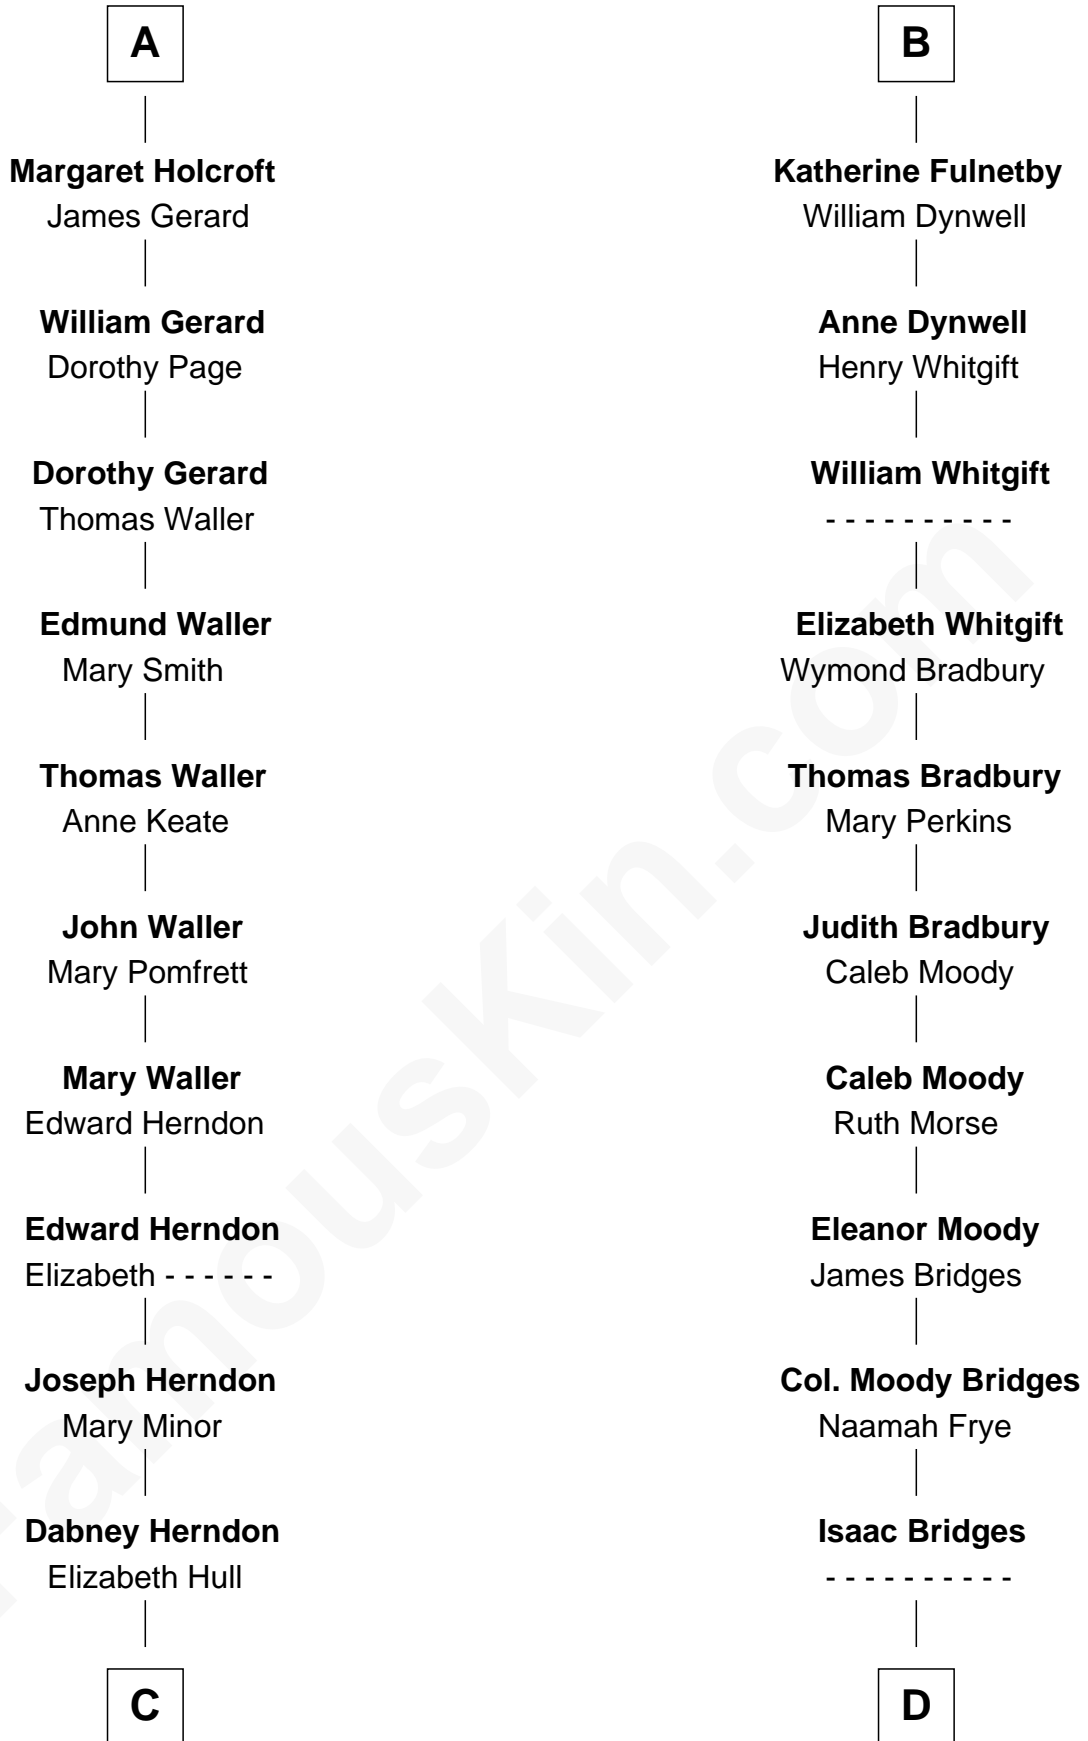

FamousKin.com

Relationship Chart of

Ellen (Herndon) Arthur

Wife of President Chester A. Arthur

18th cousin 3 times removed of

Owen Brewster

54th Governor of Maine

Sir William de Ros

Eustache Fitz Ralph

C

Capt. William Lewis Herndon
Frances Elizabeth Hansborough

Ellen (Herndon) Arthur
Wife of President Chester Arthur

D

Abiezer Bridges
Deborah Stover

Rev. Otis Bridges
Margaret Owen

Owen W. Bridges
Lydia A. -----

Carrie S. Bridges
William Edmund Brewster

Owen Brewster
54th Governor of Maine

FamousKin.com