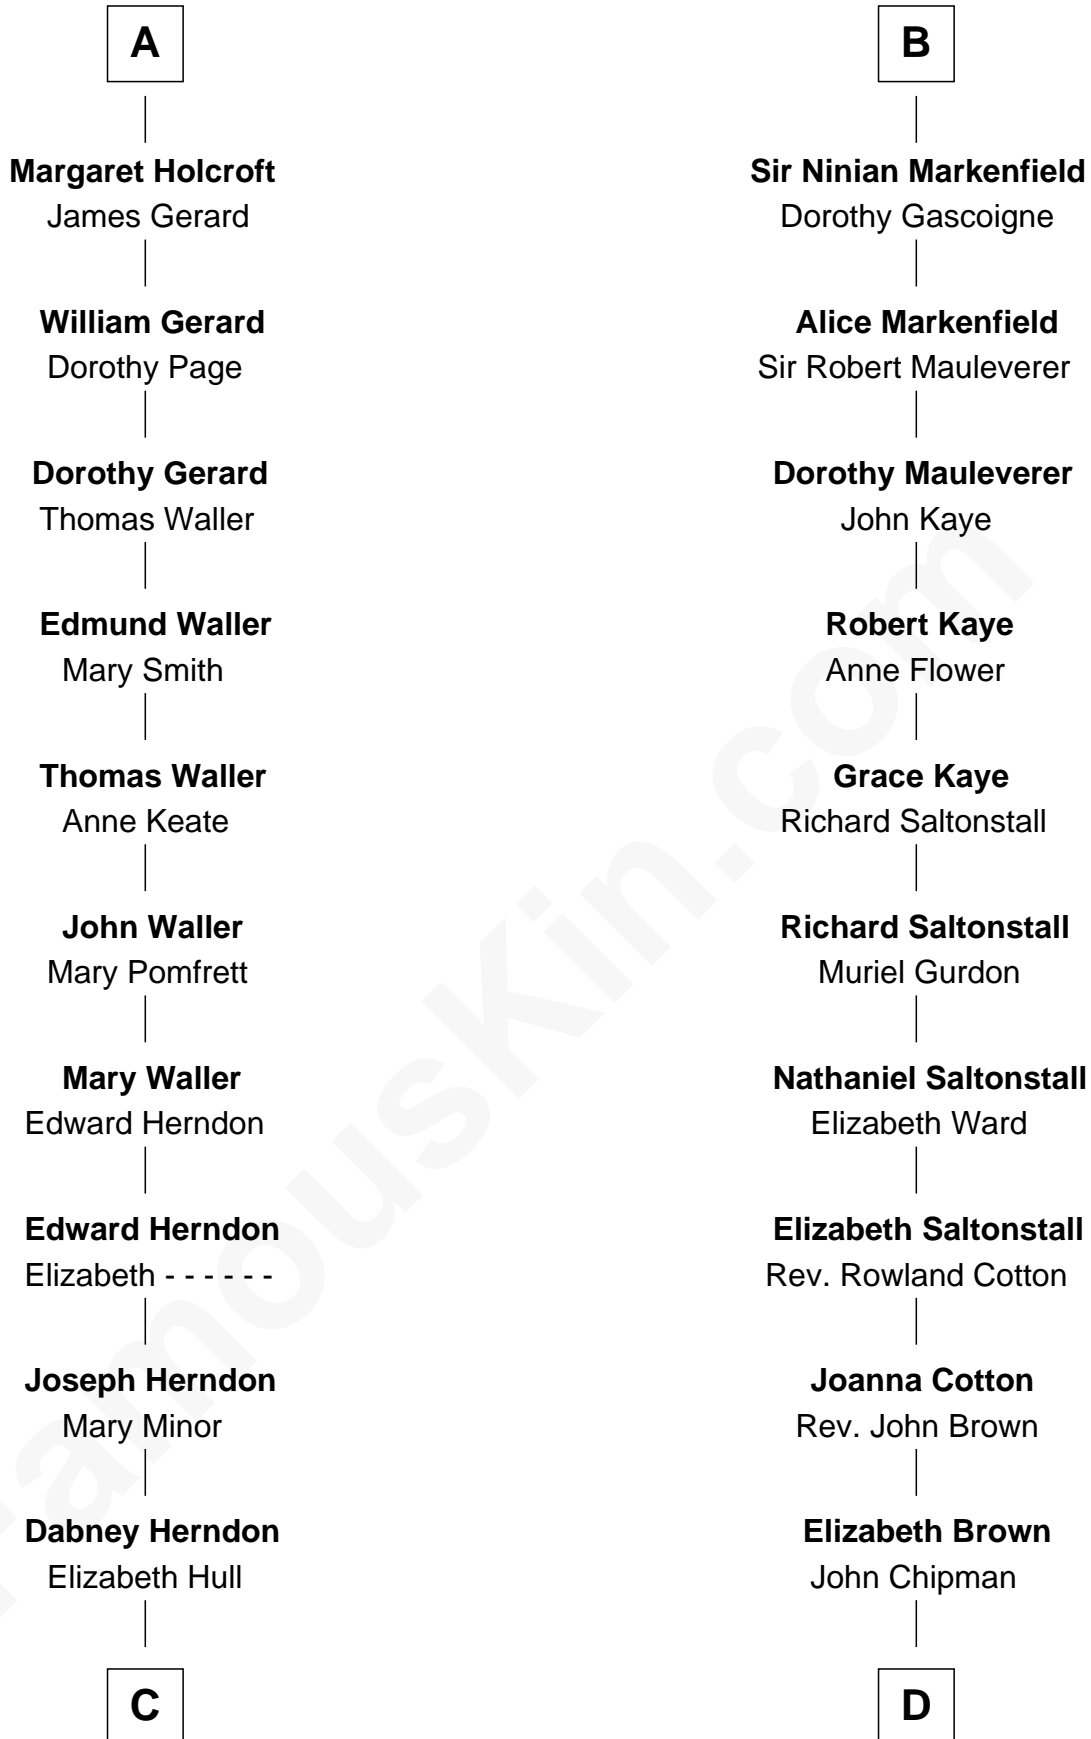

FamousKin.com Relationship Chart of

Ellen (Herndon) Arthur

Wife of President Chester A. Arthur

18th cousin 1 time removed of

Horace Gray

U.S. Supreme Court Justice

Sir William de Ros

Eustache Fitz Ralph

C

Capt. William Lewis Herndon
Frances Elizabeth Hansborough

Ellen (Herndon) Arthur
Wife of President Chester Arthur

D

Elizabeth Chipman
William Gray

Horace Gray
Harriet Upham

Horace Gray
U.S. Supreme Court Justice