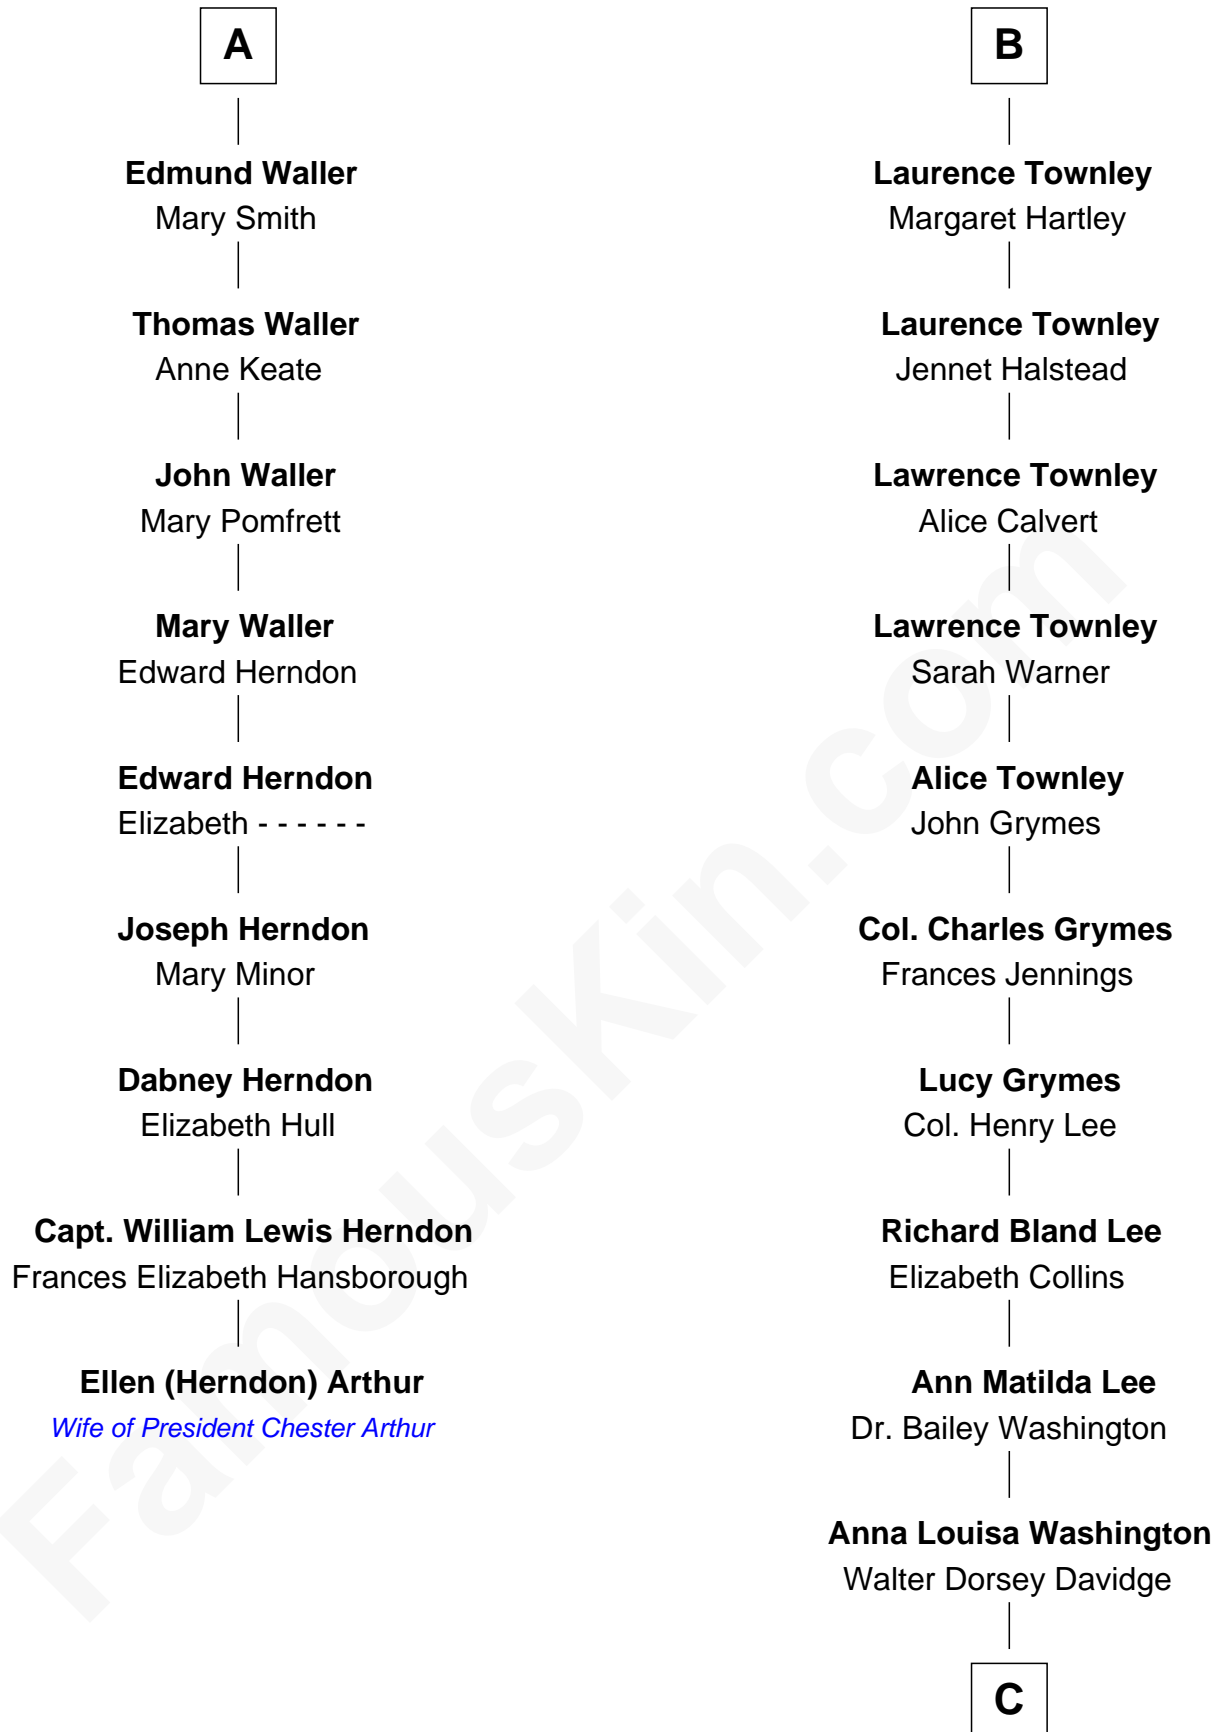

# FamousKin.com Relationship Chart of

**Ellen (Herndon) Arthur**

*Wife of President Chester A. Arthur*

15th cousin 4 times removed of

**Lee Marvin**

*TV and Movie Actor*

**Alice Plumpton**

*with husband*  
*Sir John Boteler*

John Holcroft

**Margaret Holcroft**

James Gerard

**William Gerard**

Dorothy Page

**Dorothy Gerard**

Thomas Waller

**A**

**Margaret de Sherburne**

Richard de Bayley

**Richard Sherburne**

Agnes Harington

**Richard Sherburne**

Alice Hamerton

**Isabel Sherburne**

John Townley

**Laurence Townley**

-----

**Henry Townley**

-----

**Laurence Townley**

Hellen Hesketh

**B**

C