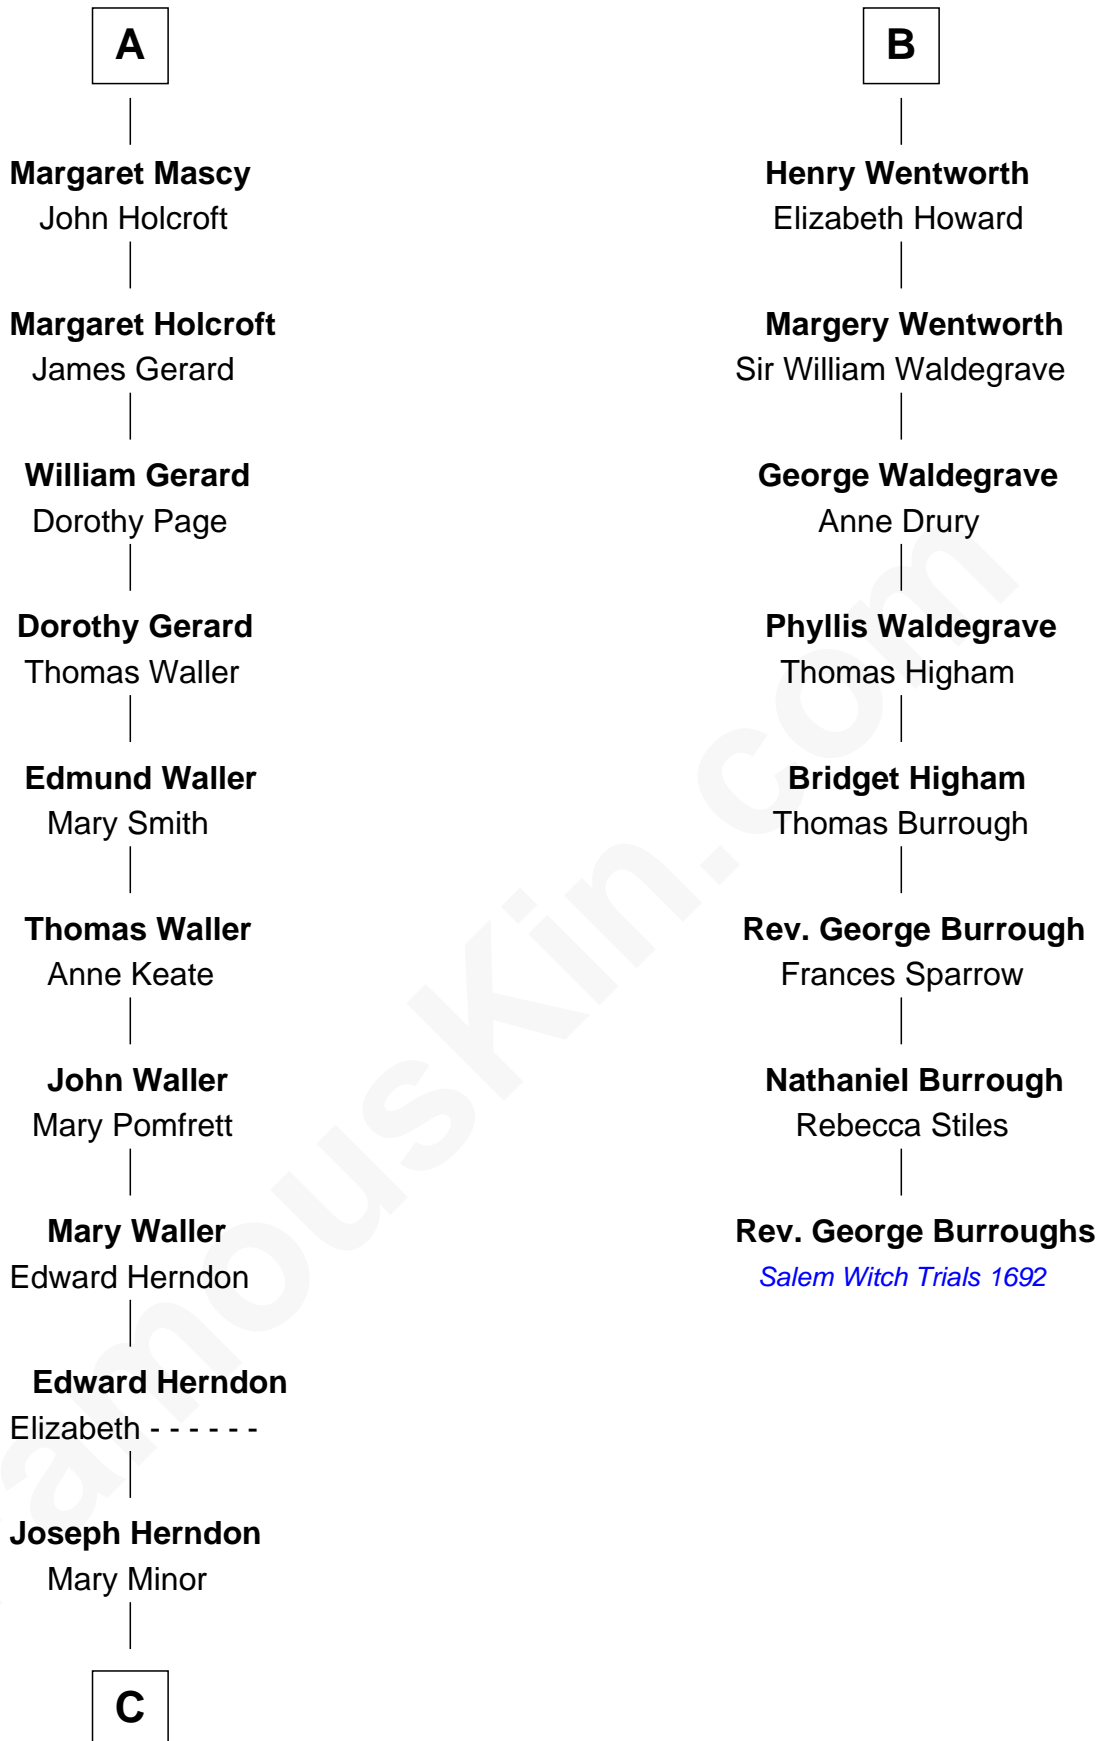

FamousKin.com

Relationship Chart of

Ellen (Herndon) Arthur

Wife of President Chester A. Arthur

14th cousin 5 times removed of

Rev. George Burroughs

Executed for Witchcraft, Salem 1692

C

—
Dabney Herndon

Elizabeth Hull

—
Capt. William Lewis Herndon
Frances Elizabeth Hansborough

—
Ellen (Herndon) Arthur
Wife of President Chester Arthur

FamousKin.com