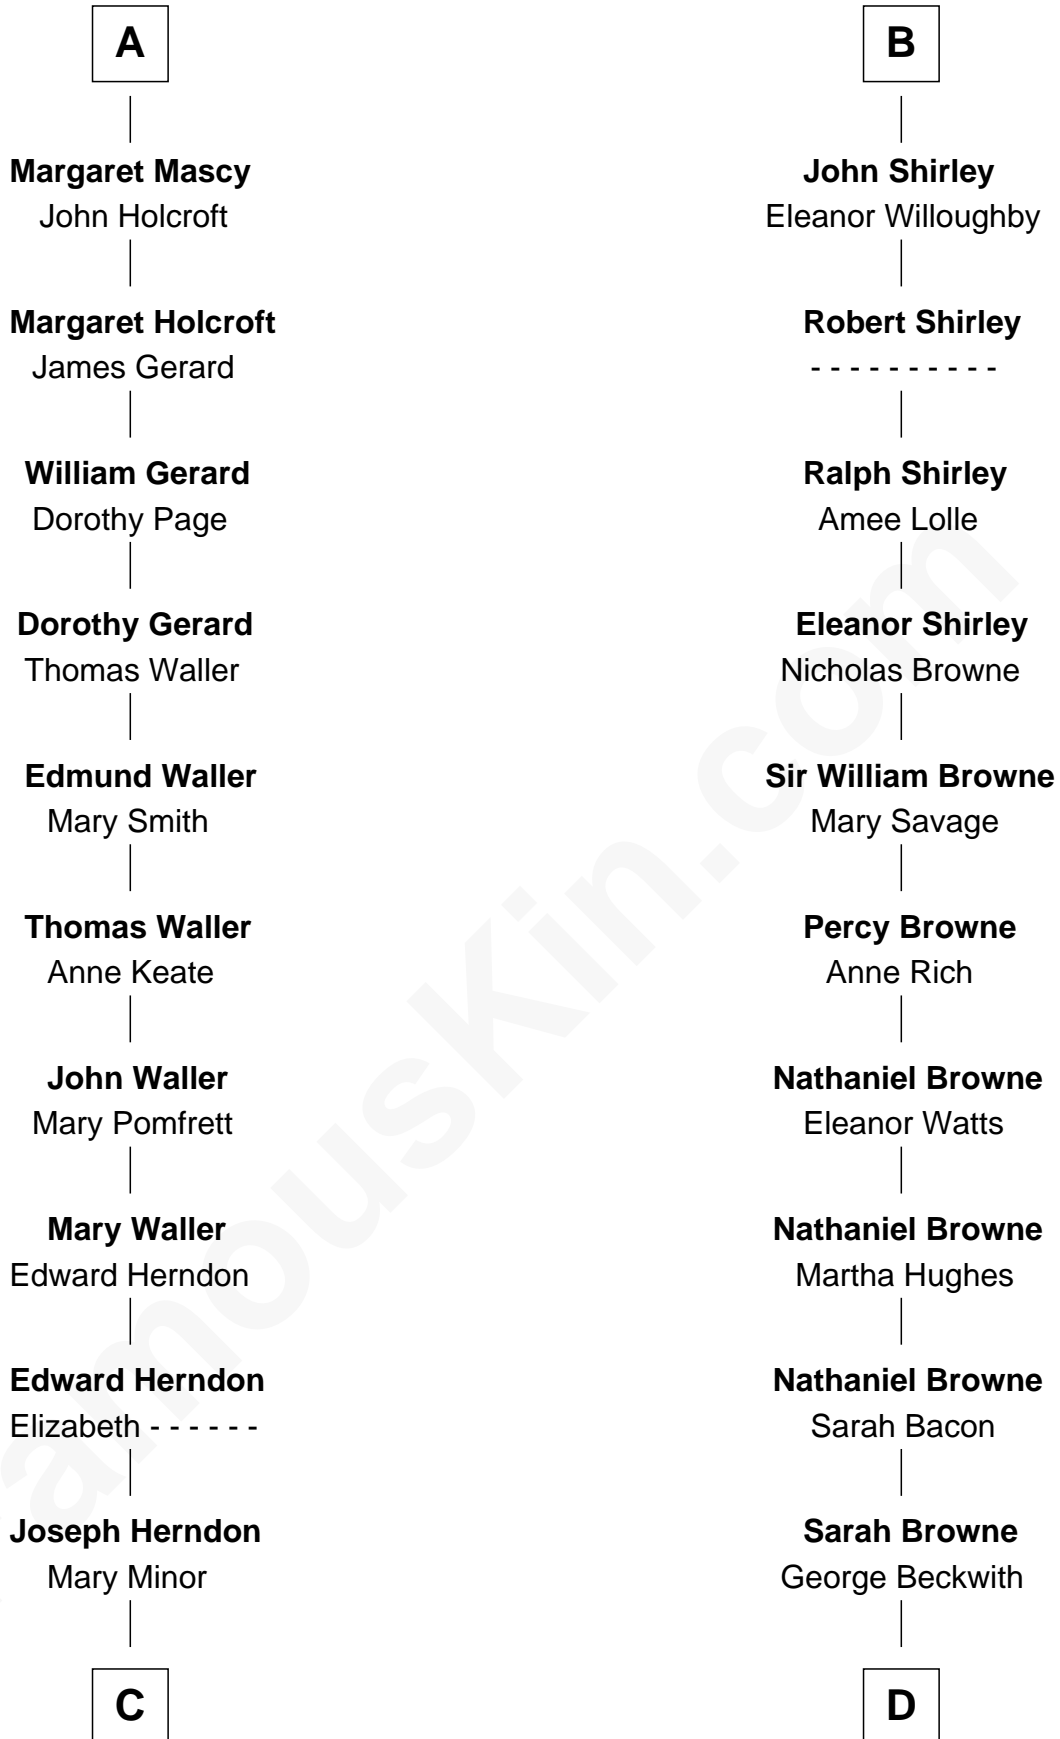

FamousKin.com

Relationship Chart of

Ellen (Herndon) Arthur

Wife of President Chester A. Arthur

19th cousin 1 time removed of

William Henry Moore

Co-Founder, U.S. Steel and Nabisco

Sir William de Ros

Lucy FitzPiers

C

Dabney Herndon

Elizabeth Hull

Capt. William Lewis Herndon
Frances Elizabeth Hansborough

Ellen (Herndon) Arthur
Wife of President Chester Arthur

D

George Beckwith

Rachel Marsh

George Beckwith
Mary Bradley

Rachael Arvilla Beckwith
Nathaniel Ford Moore

William Henry Moore
Co-Founder, U.S. Steel and Nabisco

FamousKin.com