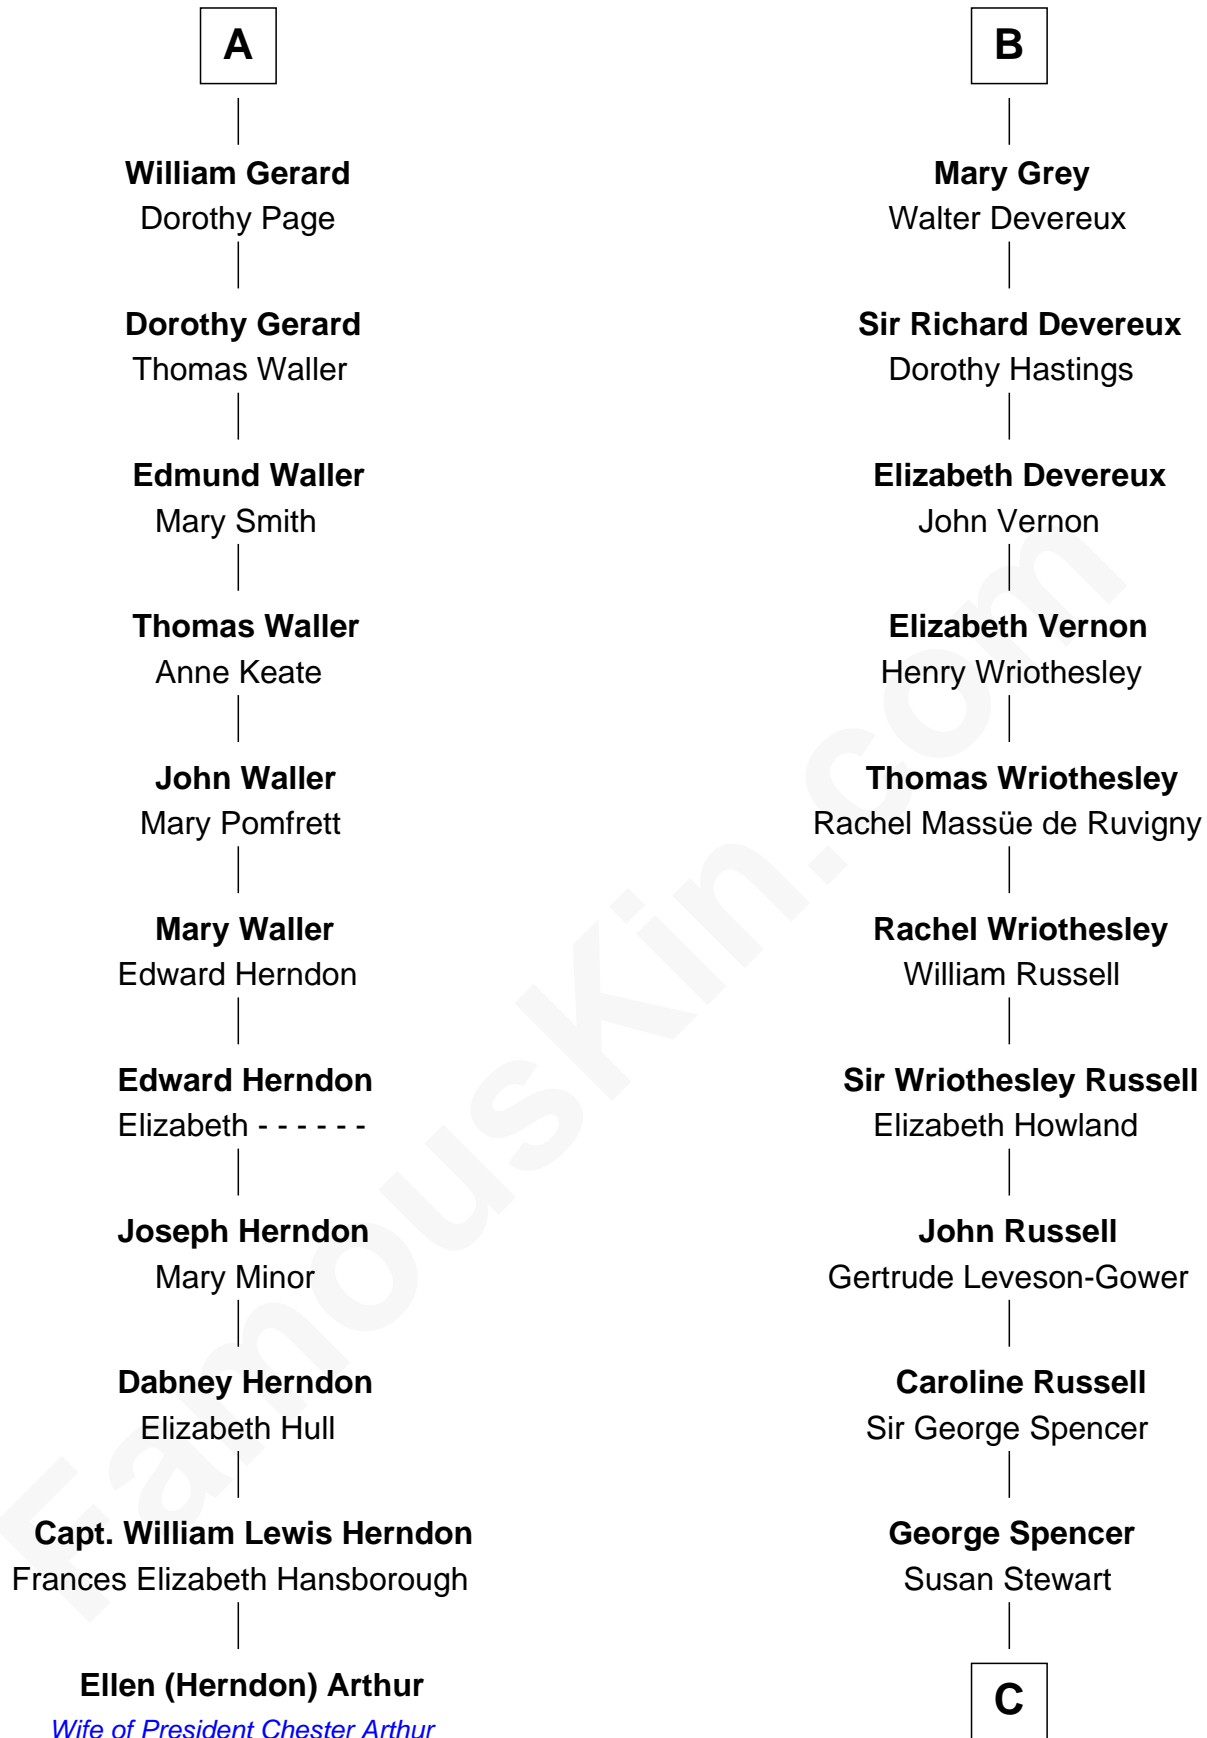

FamousKin.com Relationship Chart of

Ellen (Herndon) Arthur

Wife of President Chester A. Arthur

17th cousin 3 times removed of

Sir Winston Churchill

Prime Minister of the United Kingdom

C

Sir George Spencer-Churchill

Jane Stewart

Sir John Winston Spencer-Churchill

Frances Anne Emily Vane

Randolph Henry Spencer-Churchill

Jeanette Jerome

Sir Winston Churchill

Prime Minister of the United Kingdom