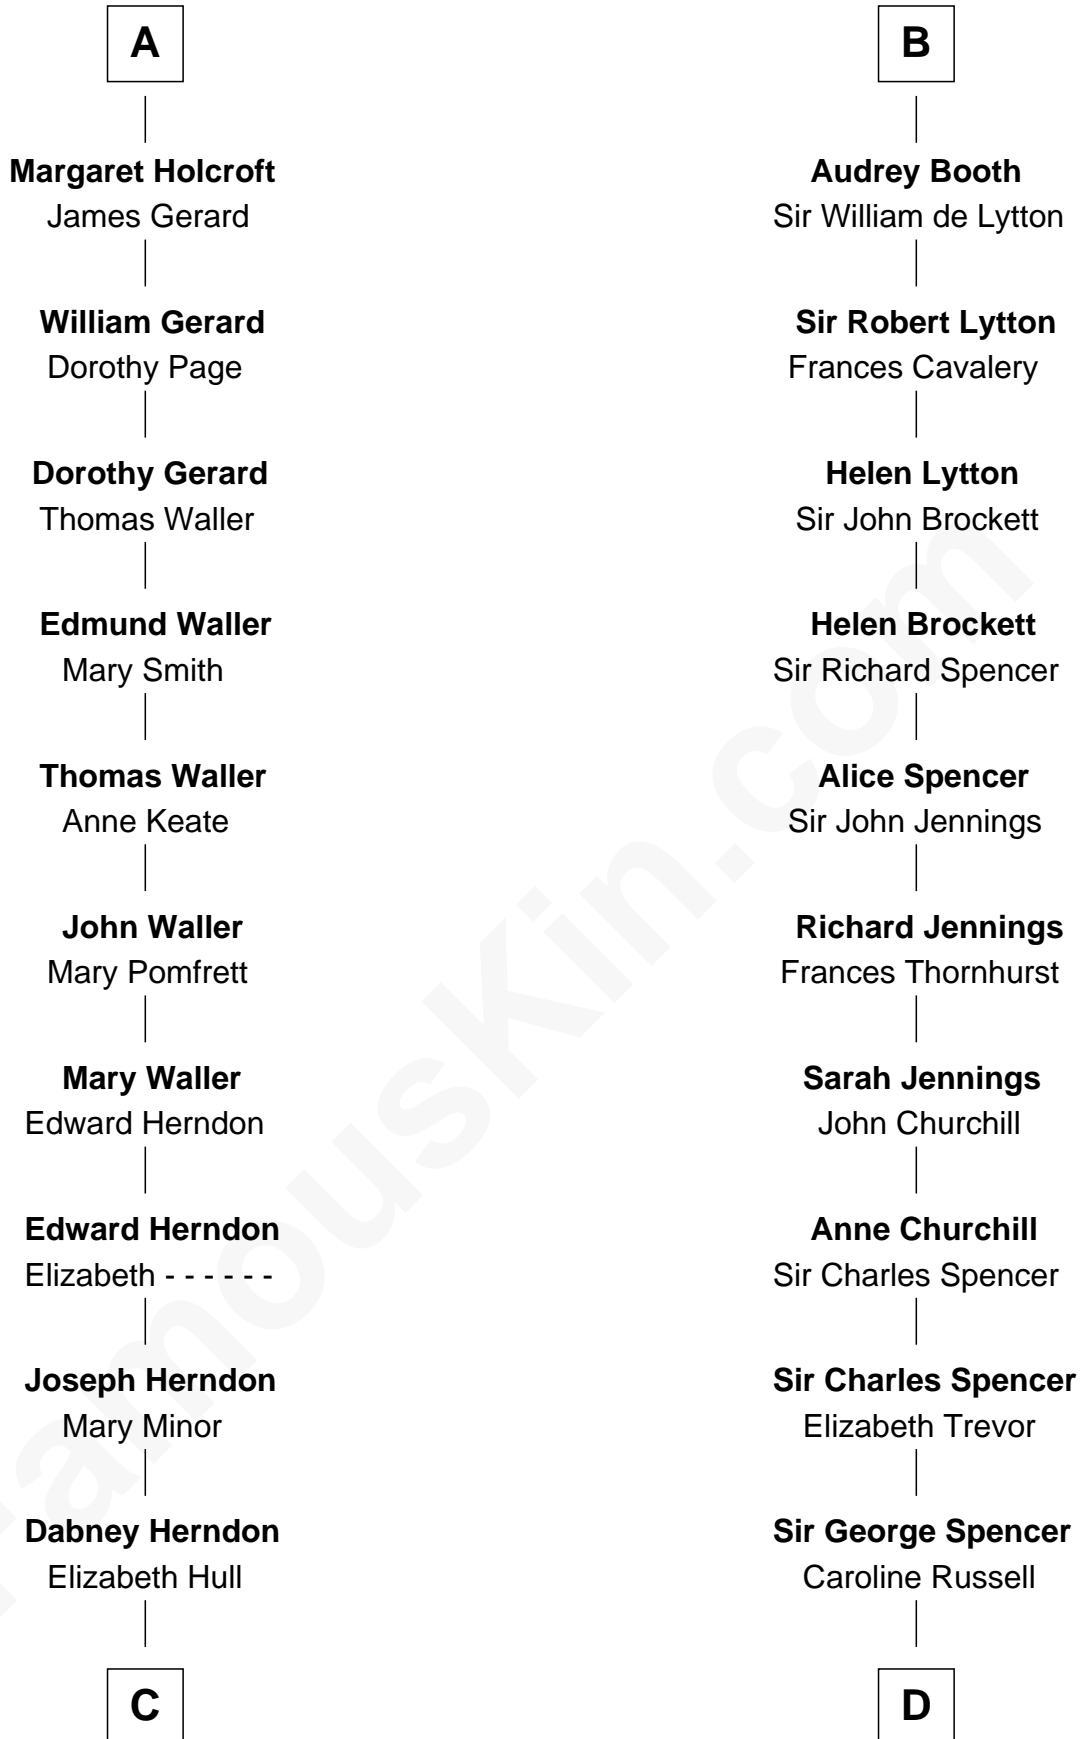

FamousKin.com

Relationship Chart of

Ellen (Herndon) Arthur

Wife of President Chester A. Arthur

18th cousin 3 times removed of

Sir Winston Churchill

Prime Minister of the United Kingdom

Sir William de Ros

Eustache Fitz Ralph

C

Capt. William Lewis Herndon
Frances Elizabeth Hansborough

Ellen (Herndon) Arthur
Wife of President Chester Arthur

D

George Spencer
Susan Stewart

Sir George Spencer-Churchill
Jane Stewart