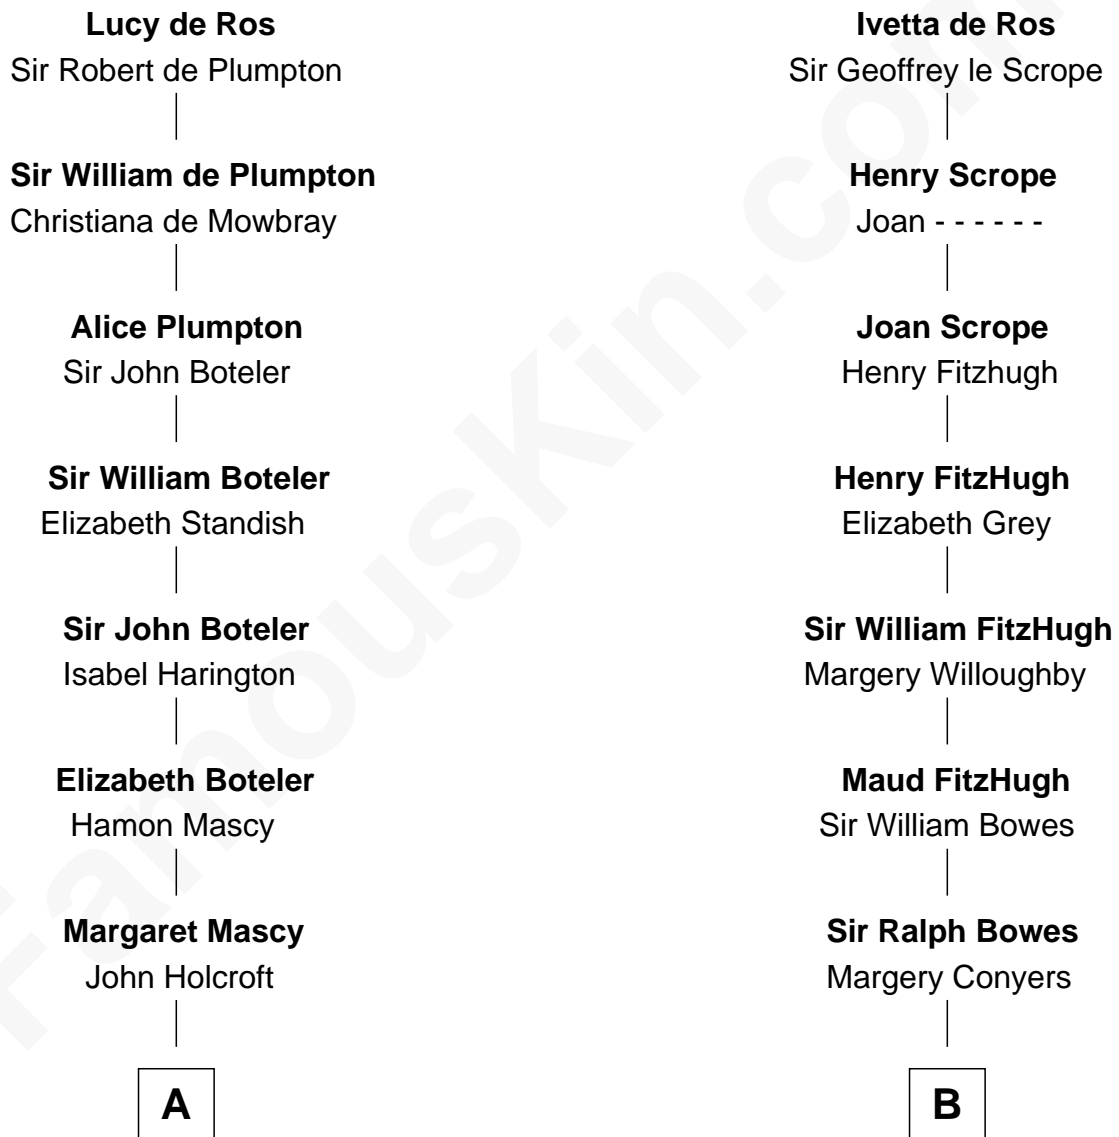

FamousKin.com

Relationship Chart of

Ellen (Herndon) Arthur

Wife of President Chester A. Arthur

18th cousin 1 time removed of

William Howard Taft

27th U.S. President

Sir William de Ros

Eustache Fitz Ralph

C

Capt. William Lewis Herndon
Frances Elizabeth Hansborough

Ellen (Herndon) Arthur
Wife of President Chester Arthur

D

Peter Rawson Taft
Sylvia Howard

Alphonso Taft
Louisa Maria Torrey

William Howard Taft
27th U.S. President