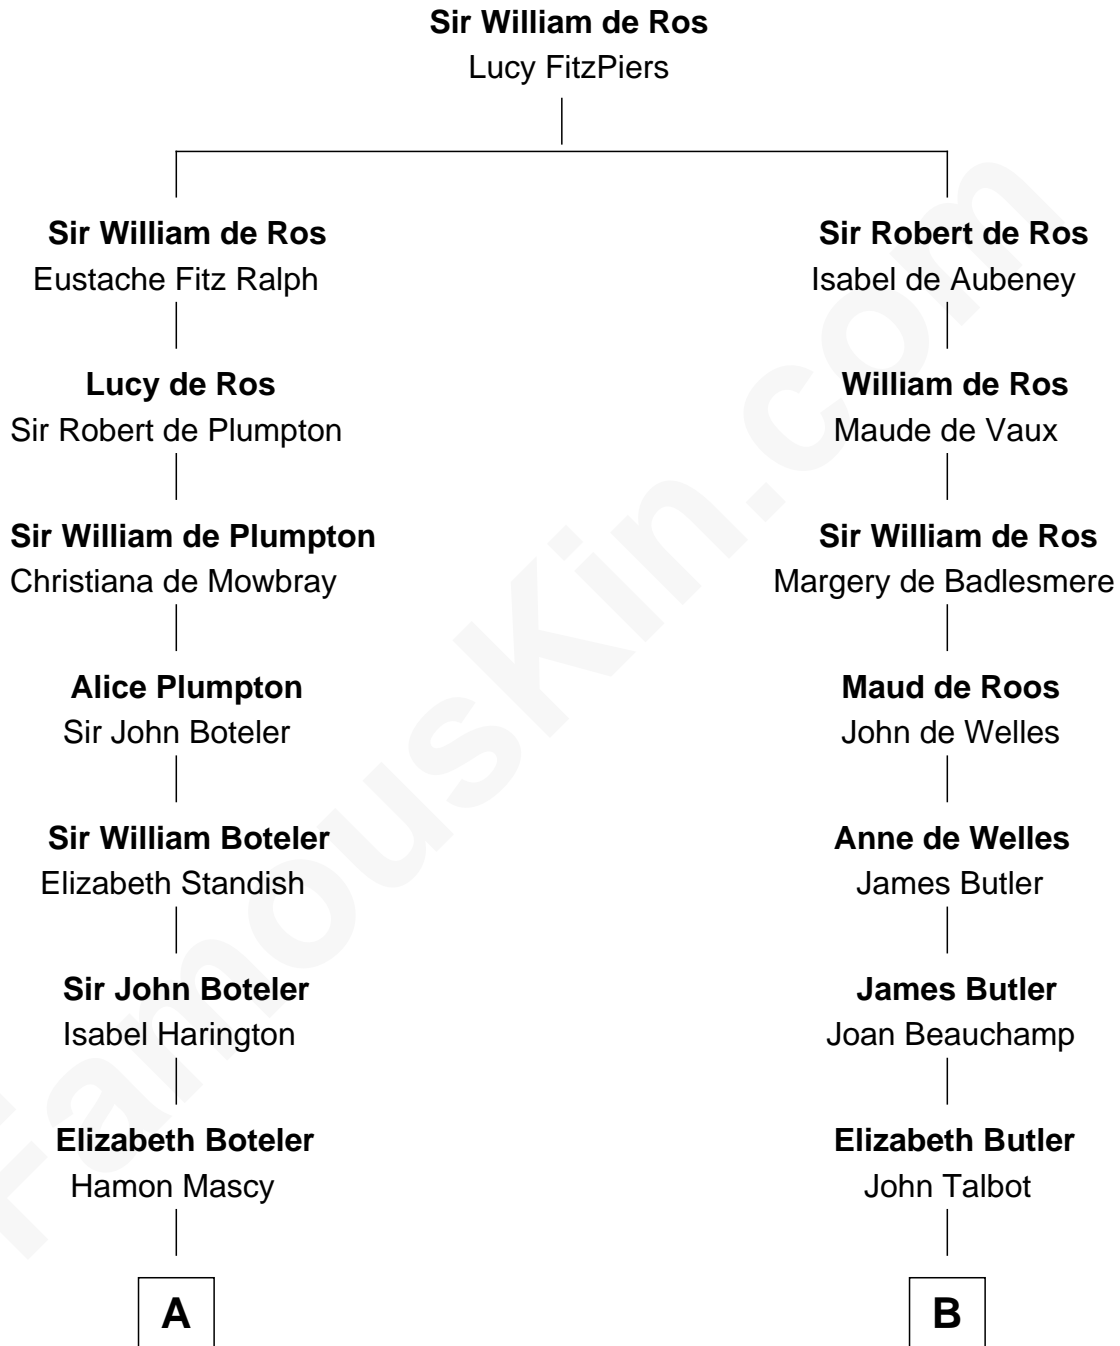

FamousKin.com

Relationship Chart of

Ellen (Herndon) Arthur

Wife of President Chester A. Arthur

19th cousin 2 times removed of

John D. Rockefeller

Founder of the Standard Oil Company