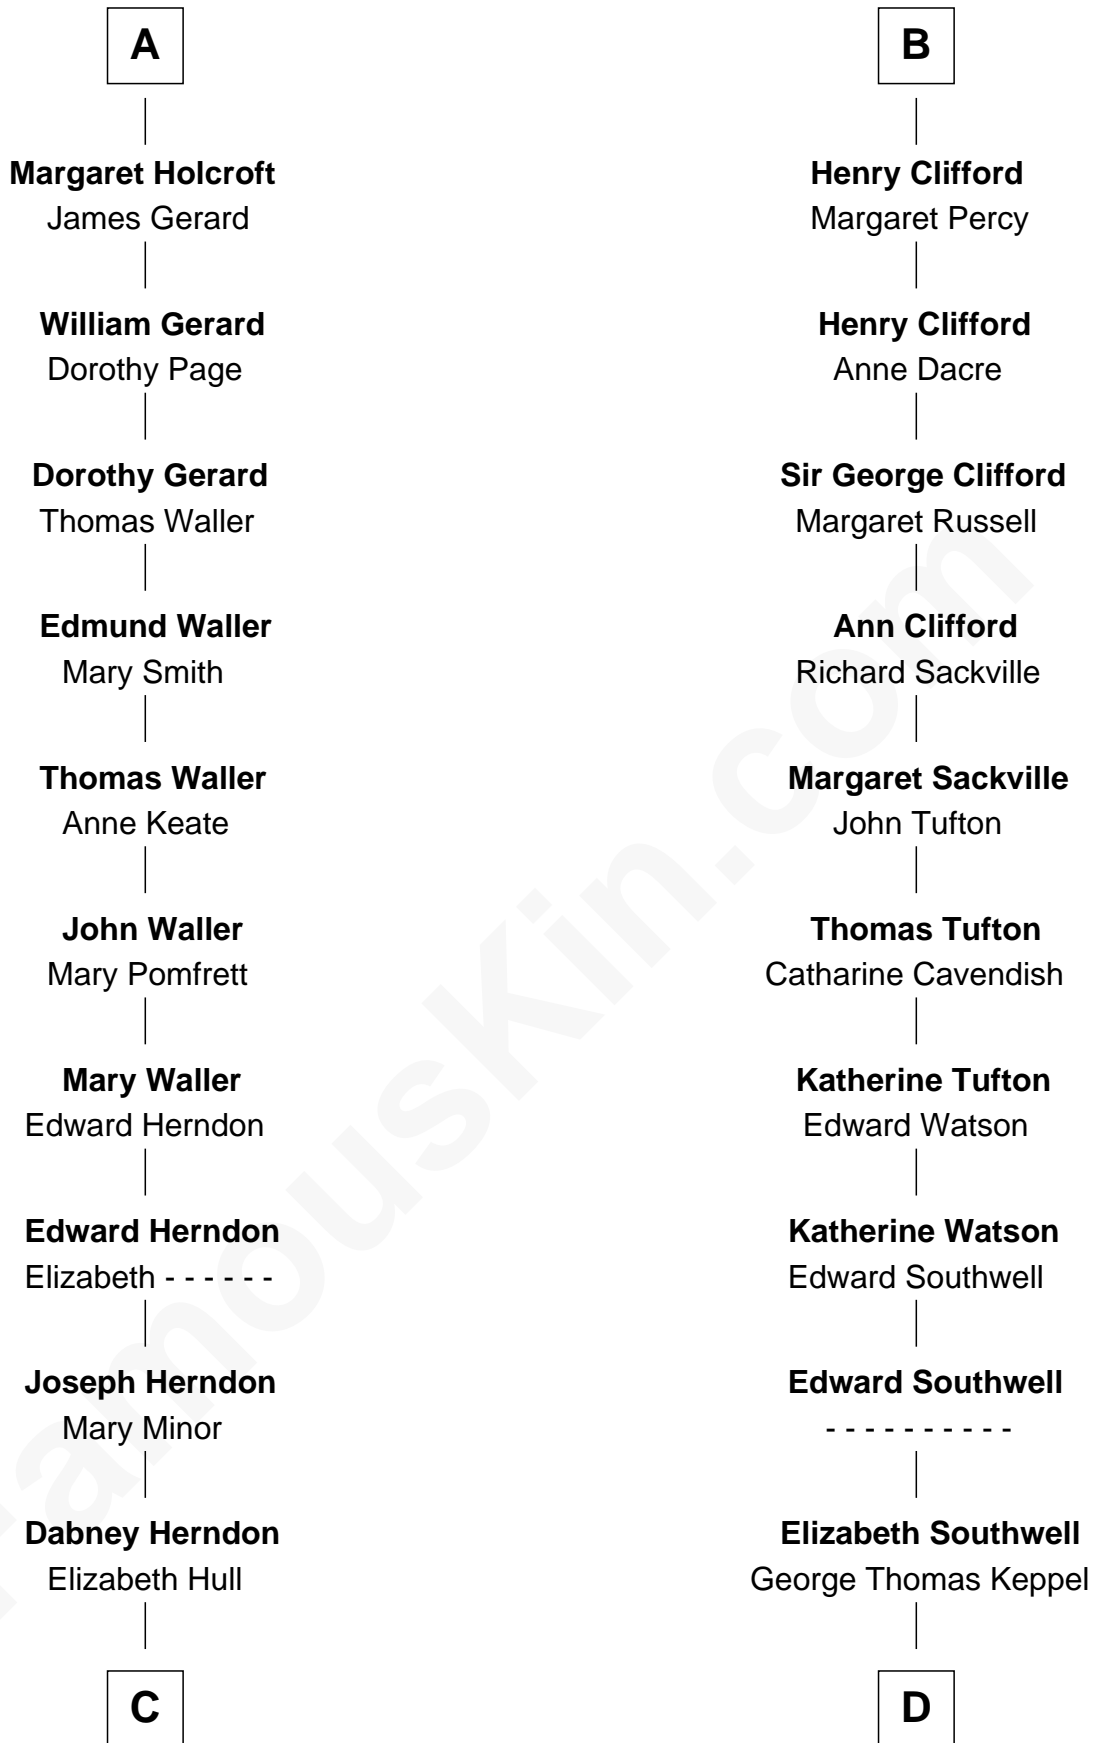

FamousKin.com

Relationship Chart of

Ellen (Herndon) Arthur

Wife of President Chester A. Arthur

18th cousin 3 times removed of

Camilla Parker Bowles

Queen Consort of the United Kingdom

Sir William de Ros

Eustache Fitz Ralph

C

Capt. William Lewis Herndon
Frances Elizabeth Hansborough

Ellen (Herndon) Arthur
Wife of President Chester Arthur

D

William Coutts Keppel
Sophia Mary McNab

George Keppel
Alice Frederica Edmonstone