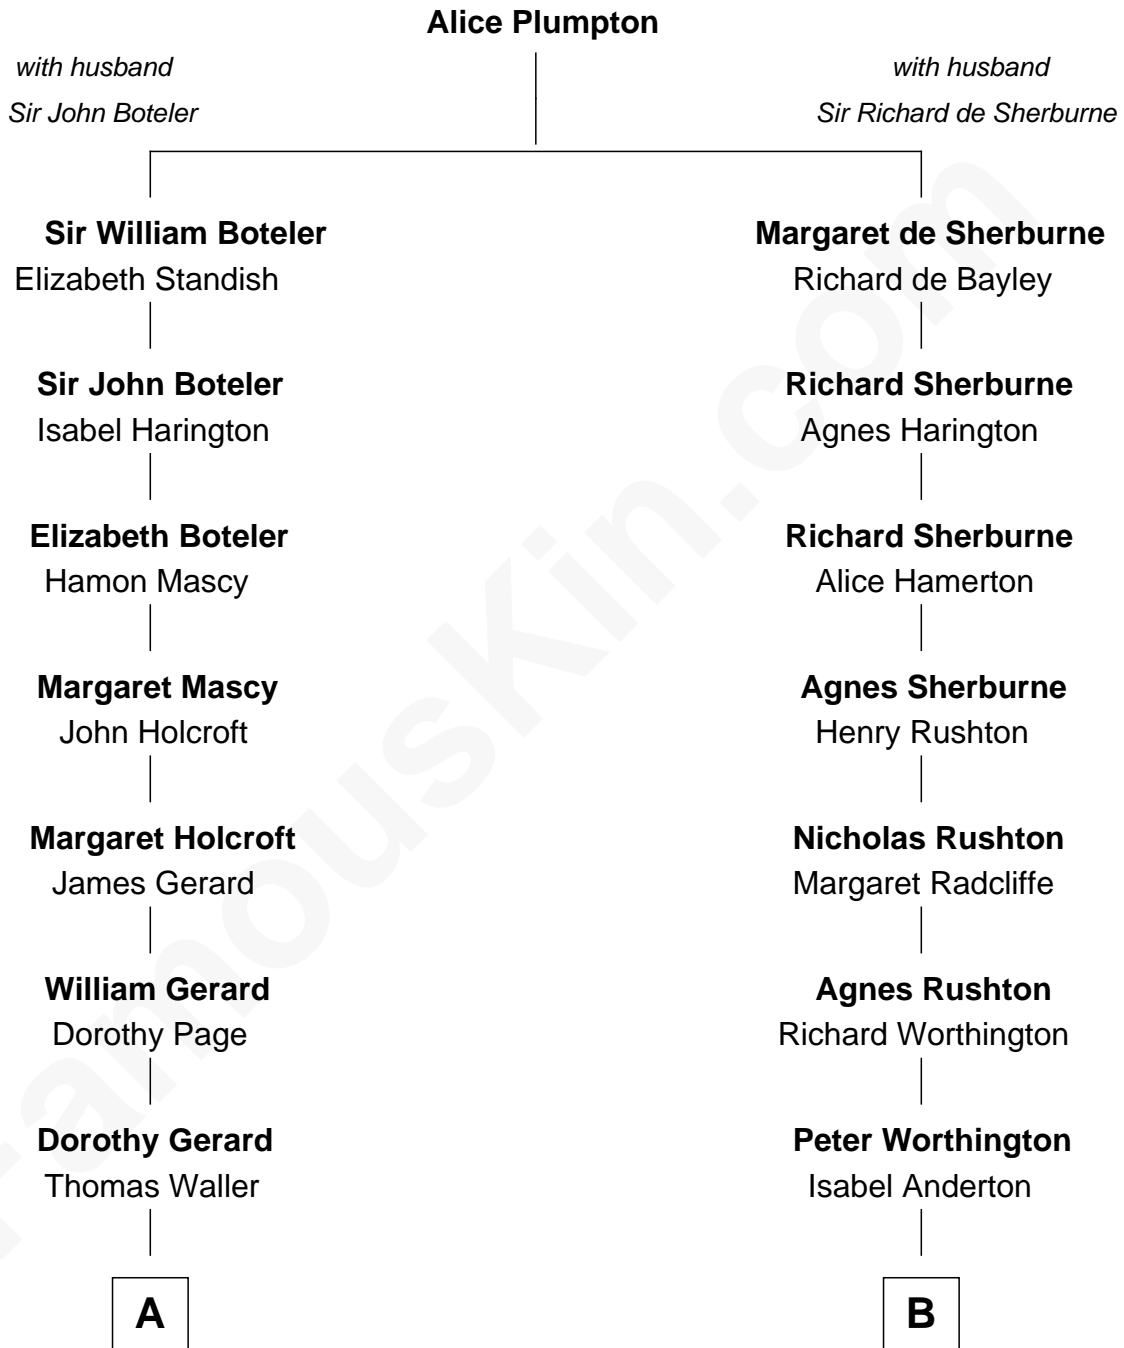

## Relationship Chart of

**Ellen (Herndon) Arthur**

*Wife of President Chester A. Arthur*

15th cousin 3 times removed of

**Henry Howard Sessions**

*Railroad Car Inventor*

C

Milton Sessions

Rosanna Beals

Henry Howard Sessions

*Railroad Car Inventor*

FamousKin.com