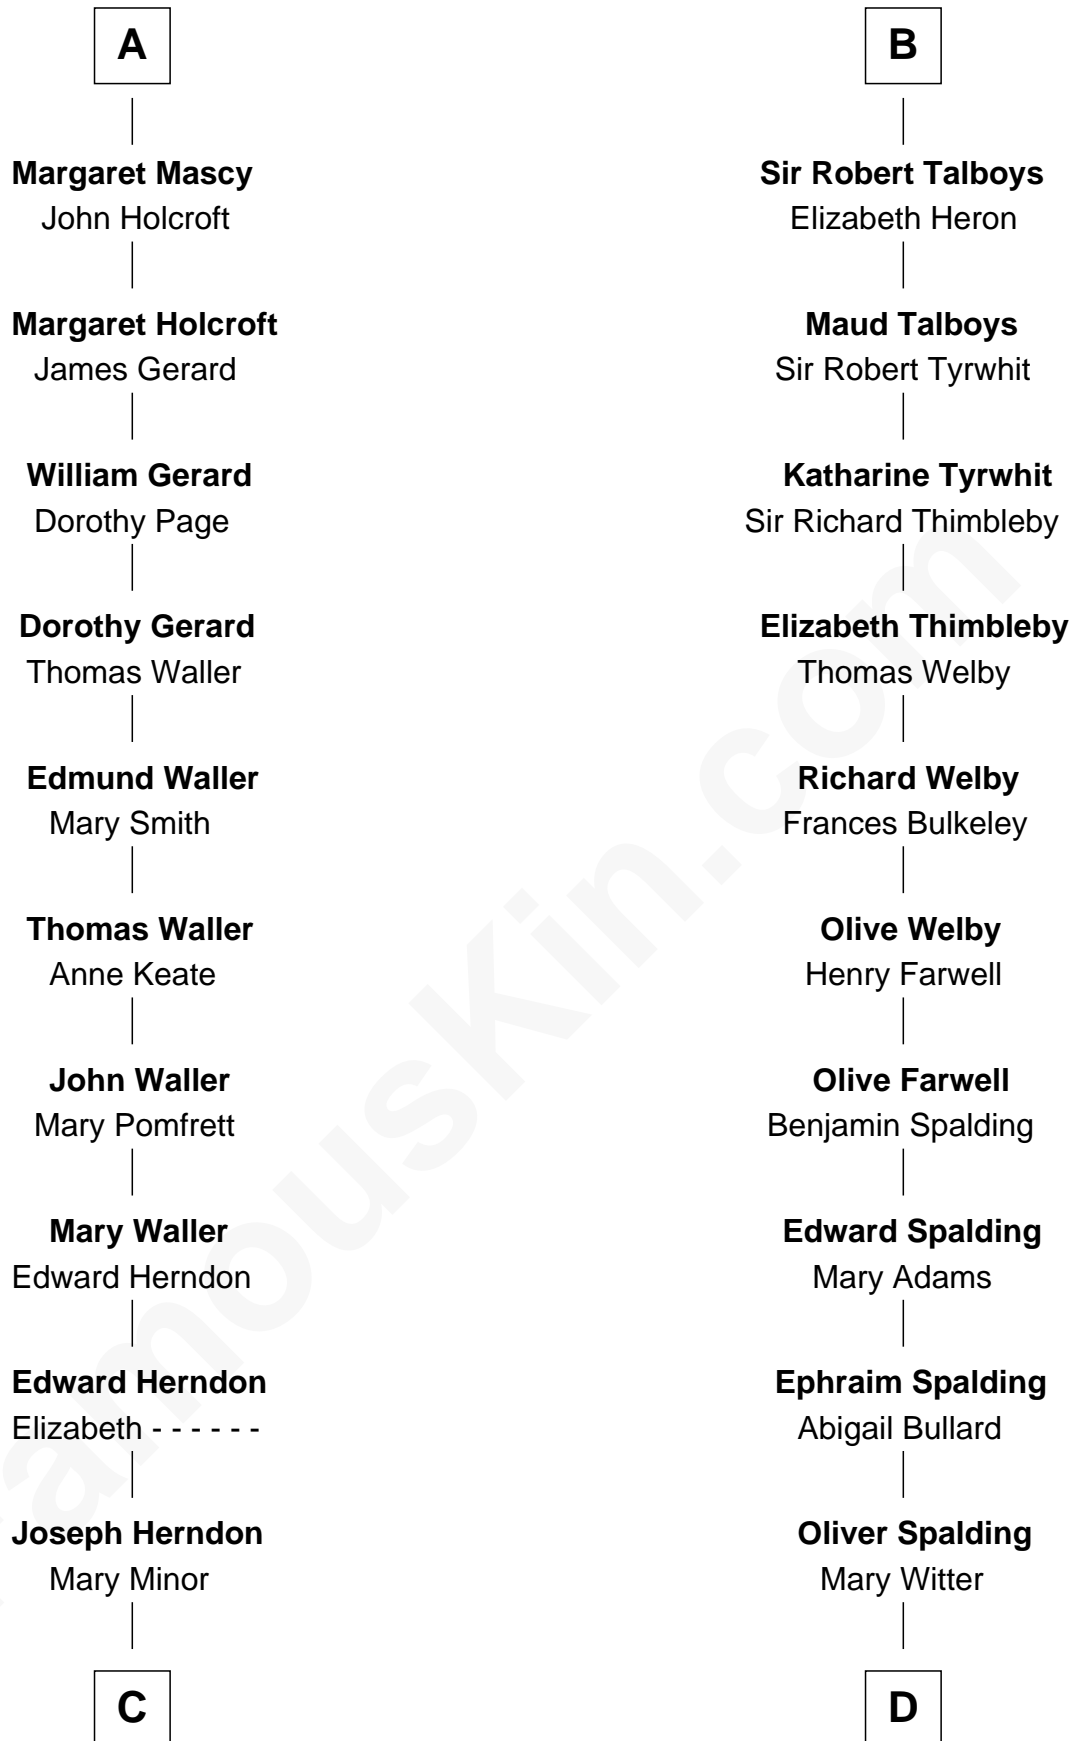

## Relationship Chart of

**Ellen (Herndon) Arthur**

*Wife of President Chester A. Arthur*

19th cousin 2 times removed of

**Katharine Hepburn**

*Movie Actress*

**Sir William de Ros**

Lucy FitzPiers

**C**

**Dabney Herndon**

Elizabeth Hull

**Capt. William Lewis Herndon**  
Frances Elizabeth Hansborough

**Ellen (Herndon) Arthur**  
*Wife of President Chester Arthur*

**D**

**Erastus Spalding**

Jennet Mack