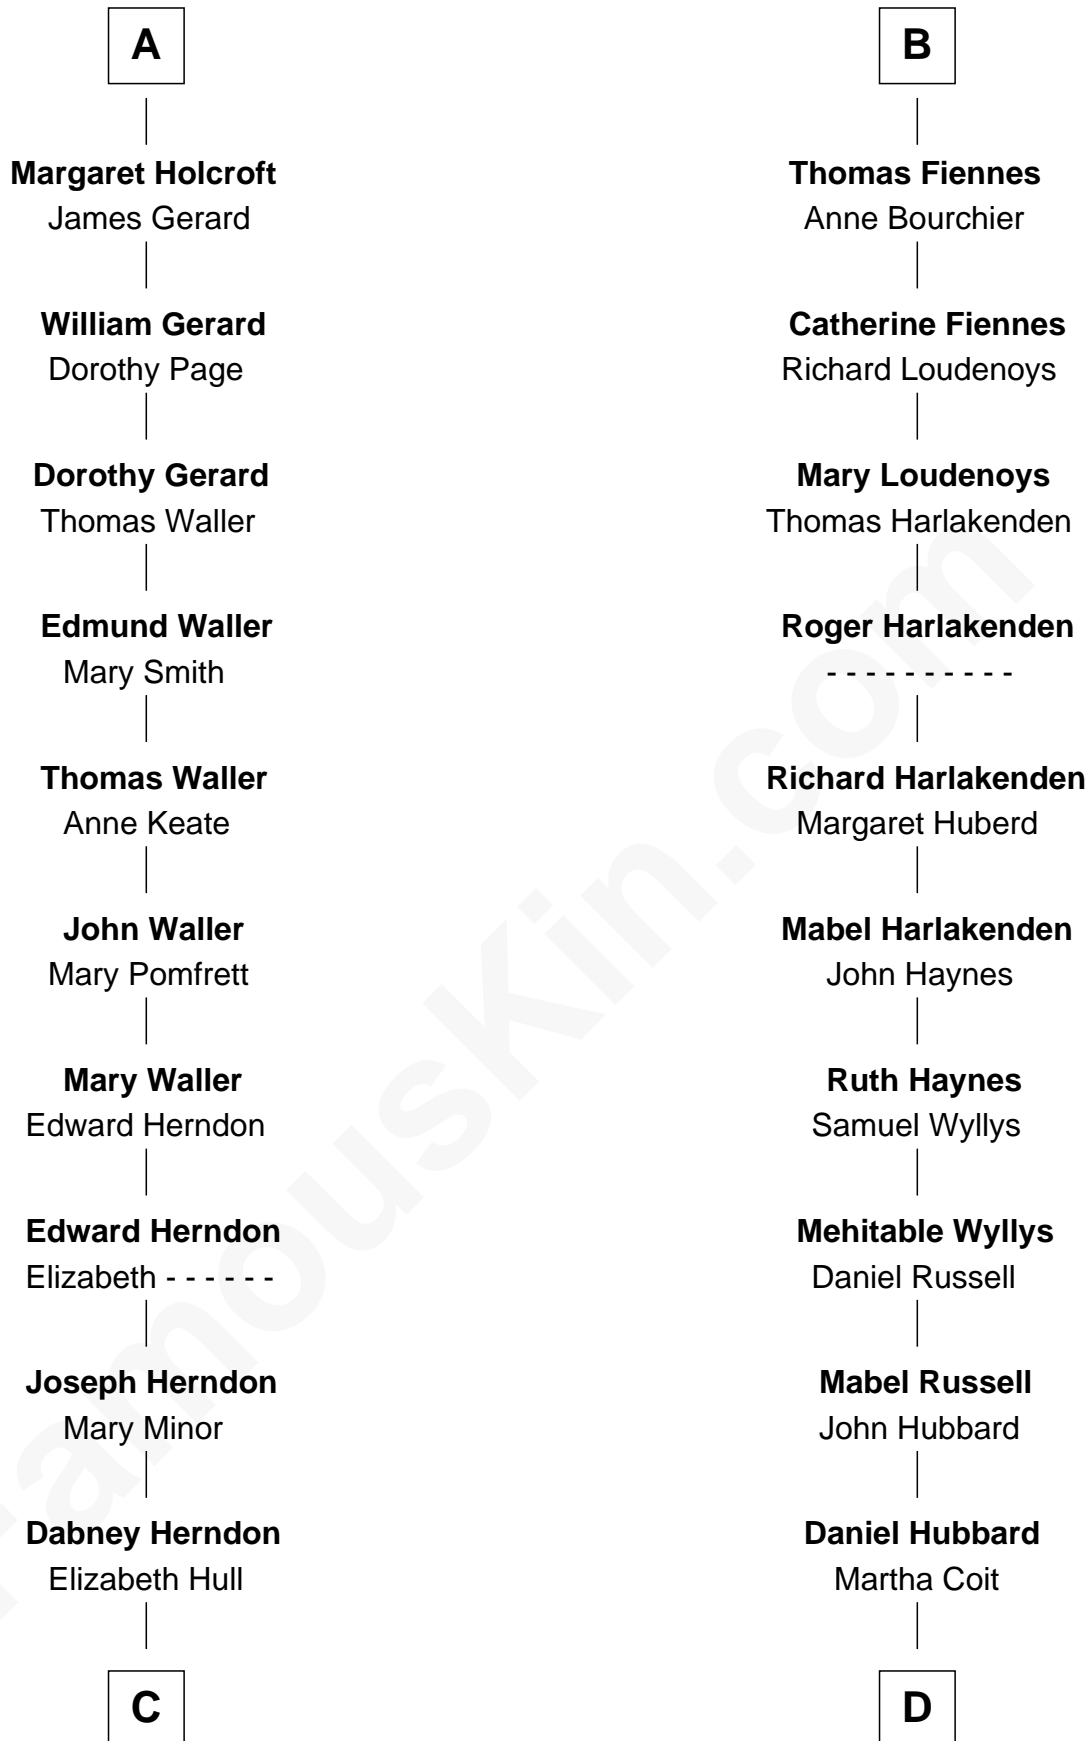

FamousKin.com

Relationship Chart of

Ellen (Herndon) Arthur

Wife of President Chester A. Arthur

18th cousin 3 times removed of

Frank Lloyd Wright

American Architect

Sir William de Ros

Eustache Fitz Ralph

C

Capt. William Lewis Herndon
Frances Elizabeth Hansborough

Ellen (Herndon) Arthur
Wife of President Chester Arthur

D

Capt. Russell Hubbard
Mary Gray

Martha Hubbard
David Wright

Rev. David Wright
Abigail Goddard

William Carey Wright
Anna Lloyd Jones

Frank Lloyd Wright
American Architect