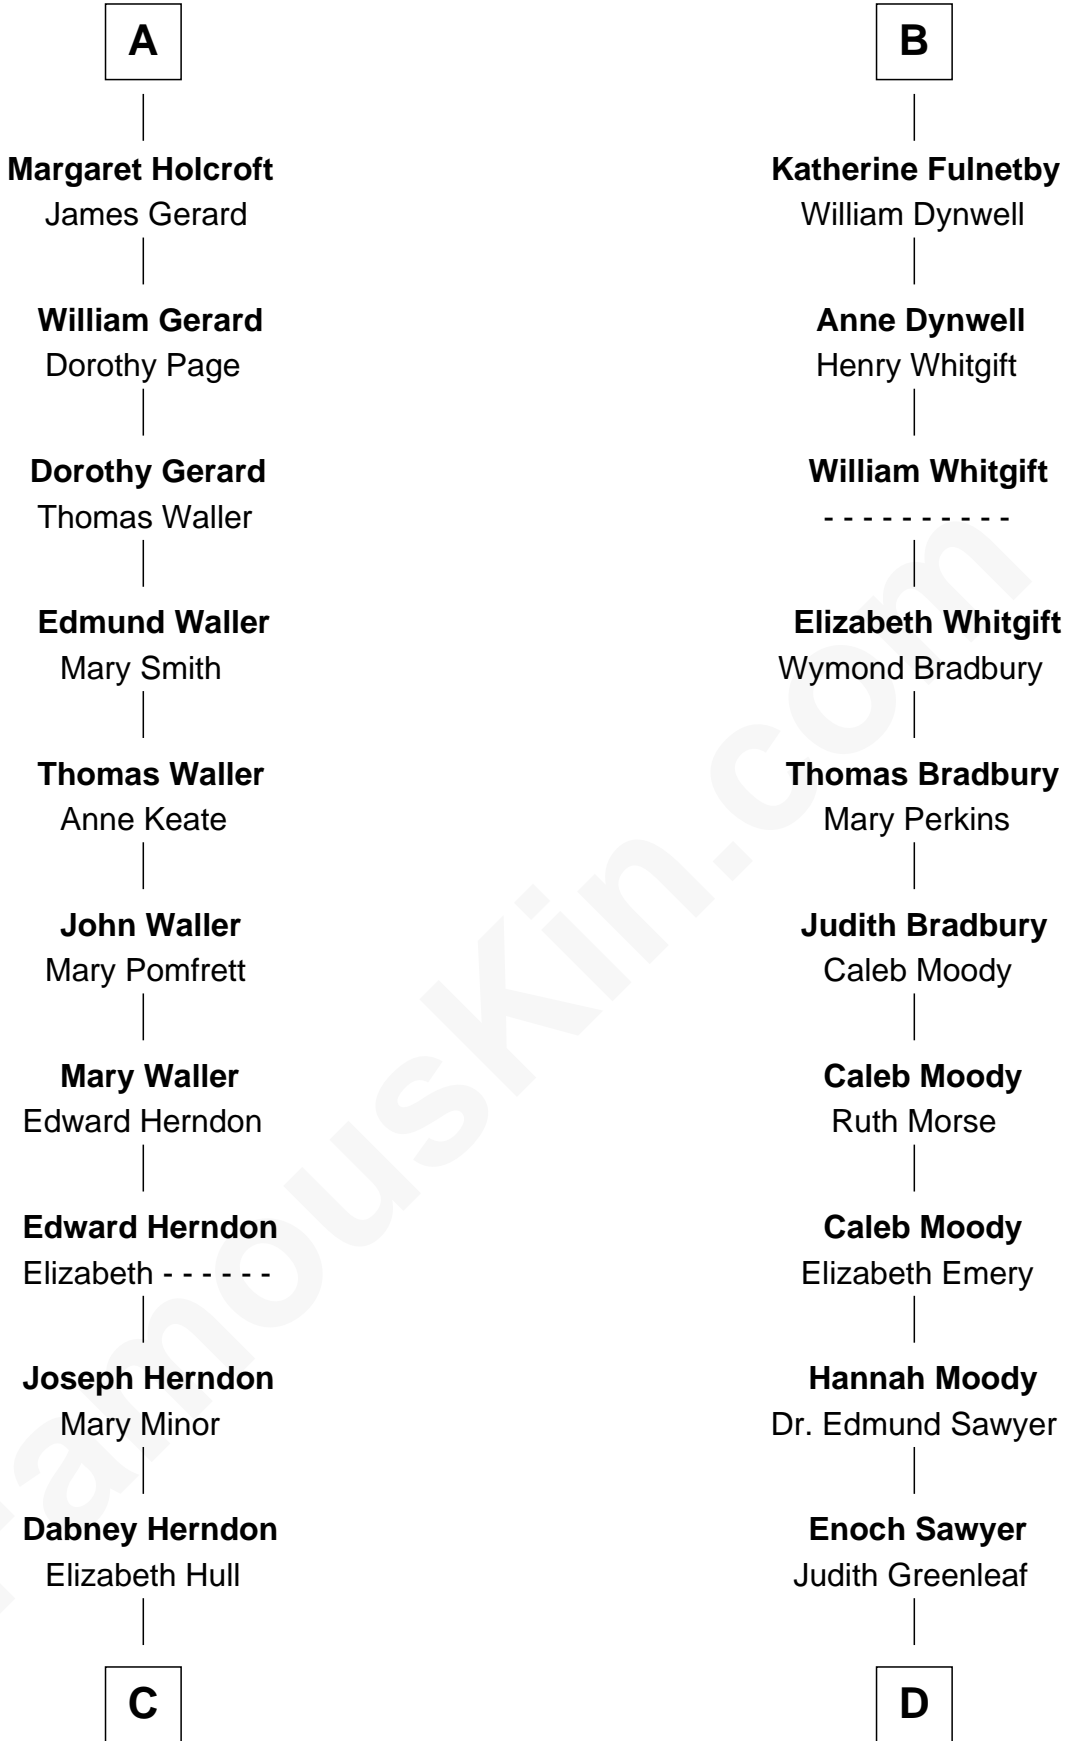

FamousKin.com

Relationship Chart of

Ellen (Herndon) Arthur

Wife of President Chester A. Arthur

18th cousin 3 times removed of

Sam Waterston

Stage, TV and Movie Actor

Sir William de Ros

Eustache Fitz Ralph

C

Capt. William Lewis Herndon
Frances Elizabeth Hansborough

Ellen (Herndon) Arthur
Wife of President Chester Arthur

D

Anna Greenleaf Sawyer
Amos Atkinson

Edward Atkinson
Mary Caroline Heath

Robert Whitman Atkinson
Ellizabeth Bispham Page

Alice Tucker Atkinson
George Chychele Waterston

Sam Waterston
Stage, TV and Movie Actor