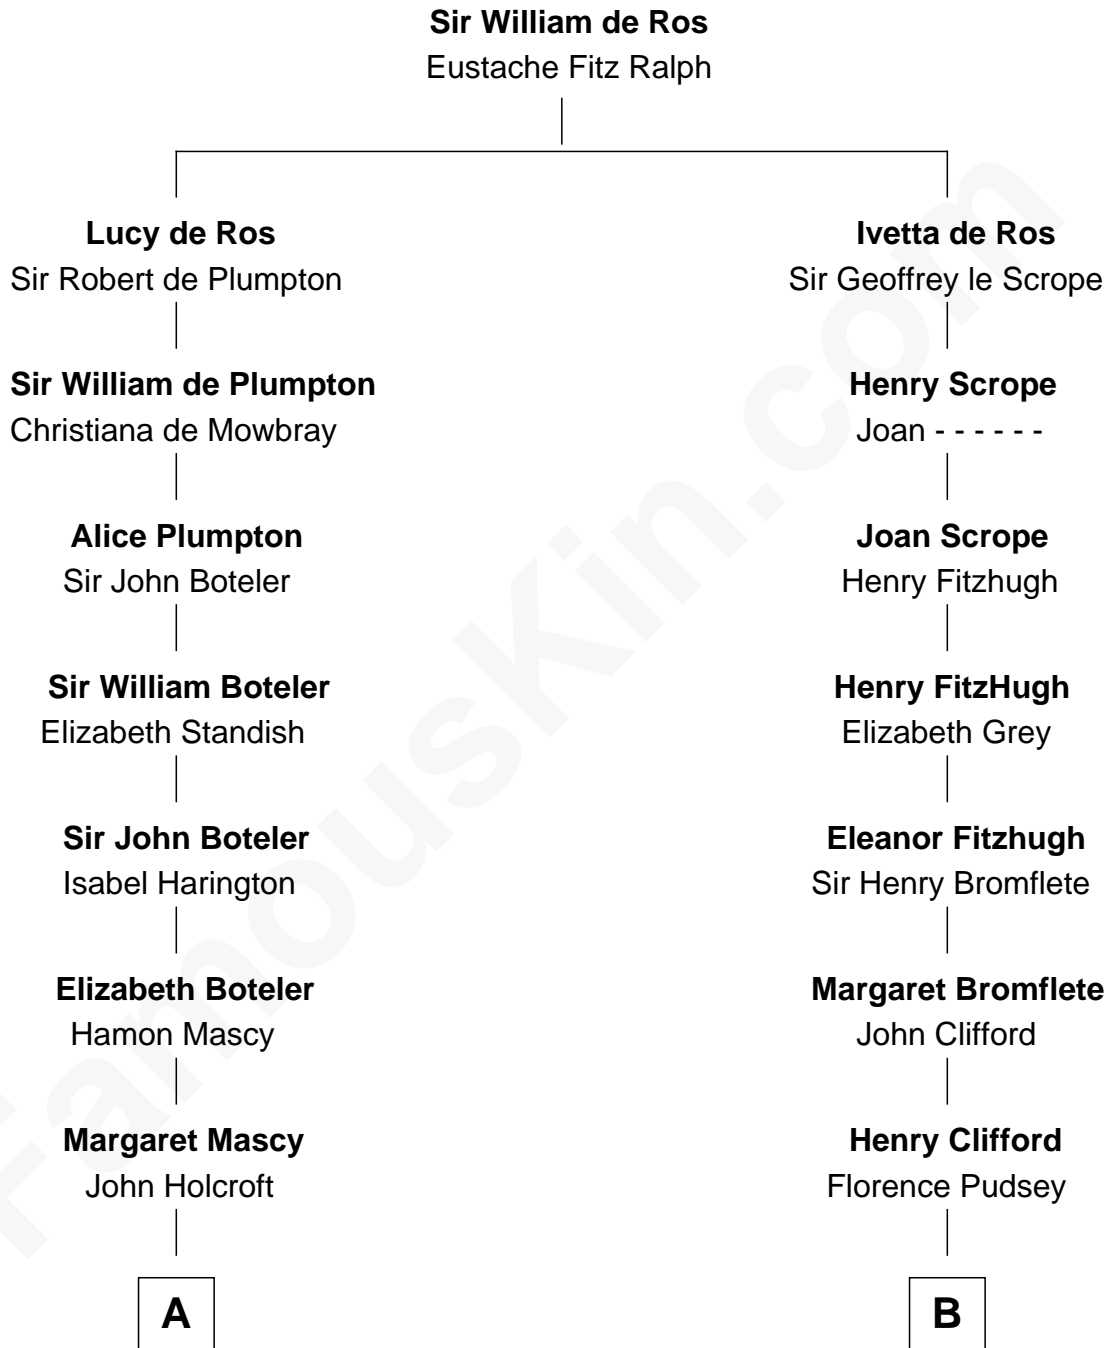

FamousKin.com

Relationship Chart of

Ellen (Herndon) Arthur

Wife of President Chester A. Arthur

16th cousin 2 times removed of

Fletcher Christian

Leader of the mutiny on the Bounty

THE "BOUNTY" AT OAHU

C

—
Capt. William Lewis Herndon
Frances Elizabeth Hansborough

—
Ellen (Herndon) Arthur
Wife of President Chester Arthur

FamousKin.com