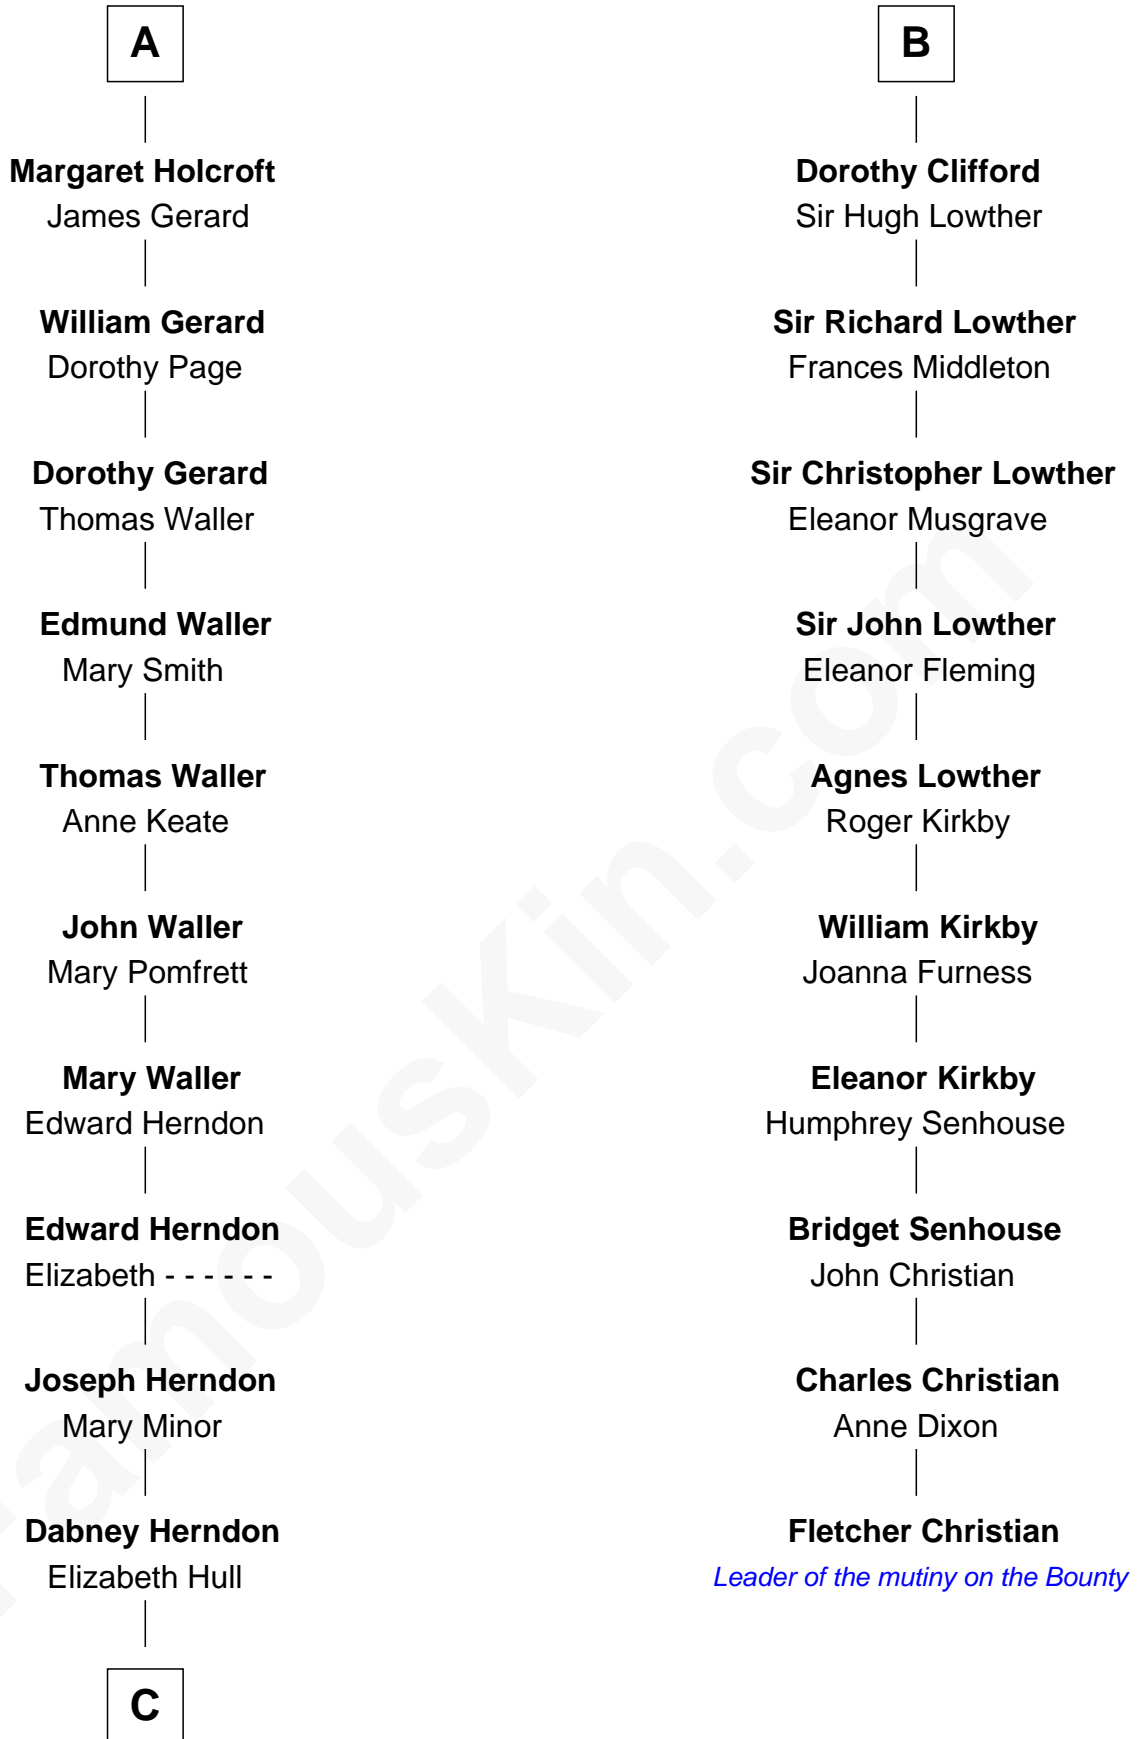

FamousKin.com

Relationship Chart of

Ellen (Herndon) Arthur

Wife of President Chester A. Arthur

16th cousin 2 times removed of

Fletcher Christian

Leader of the mutiny on the Bounty

THE "BOUNTY" AT OAHU

C

—
Capt. William Lewis Herndon
Frances Elizabeth Hansborough

—
Ellen (Herndon) Arthur
Wife of President Chester Arthur

FamousKin.com